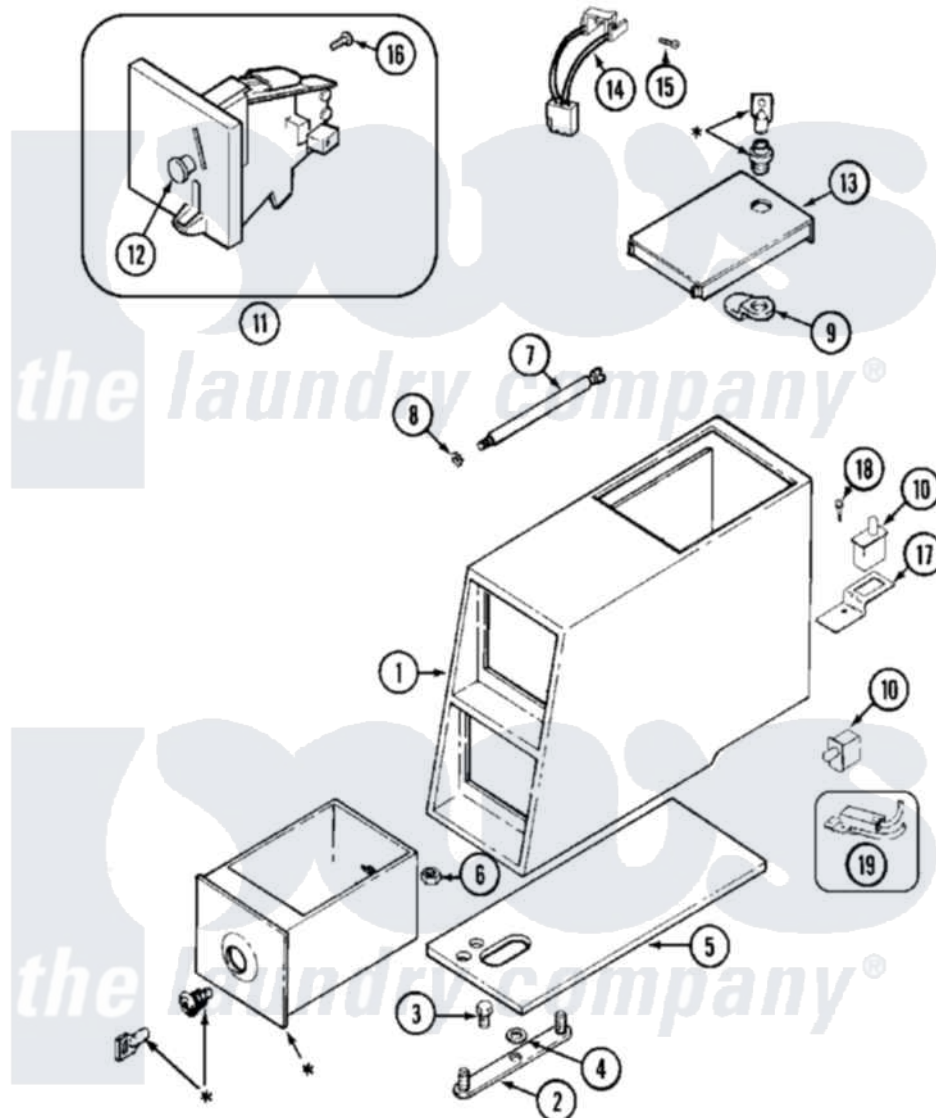

Maytag MAH14PDABL 02 - CONTROL CENTER (PD)

* CONTACT YOUR COMMERCIAL LAUNDRY DISTRIBUTOR

Maytag [Commercial Maytag MAH14PDABL Washer Parts](#) Parts Diagram 02 - CONTROL CENTER (PD)
 Click on the part number to view part

Item	Original Part Number	Replaced By	Status	Part Description
001	22002480			Vault, Coin PD Coin Drop Supplied By Dist.
"	22002481	22002480		Vault, Coin PD Coin Drop Supplied By Dist.
002	22001810		Not Available	STRAP, MOUNTING
003	22001996	3370225		Screw
004	910309			Washer, Mounting Strap
005	22002072			Gasket, Control Center
"	22002073	22002618		Gasket, Control Center
006	Y052740	62739		Nut, Lock
007	213035			Bolt, Locking
008	910181			Lockwasher, Terminal Block
009	NLA		Not Available	CAM, LOCKING
010	33001250			Switch, Vault And Service Door
"	912012	3400409		Screw
011	22001873	22004112		Coin Drop Greenwald Us.25

"	22001875		Coin Drop Assembly-Dual
"	22002144		Single Faceplate
"	22002535	W10133245	Dual Coin Drop Assembly
"	22003815		Dual Faceplate
012	216200		Face Plate Return Button
013	22001910	22003679	Timer Access Door Assembly
"	22001911	22003692	Timer Access Door Assembly
014	22001965		Optic Switch Assembly
015	314665		Screw, Switch Assembly
016	216068		Screw, Coin Drop
017	22001404		Bracket, Service Switch
018	22001069		Screw, Vault To Control Cover
019	22001966		Harness, Sensor Switch