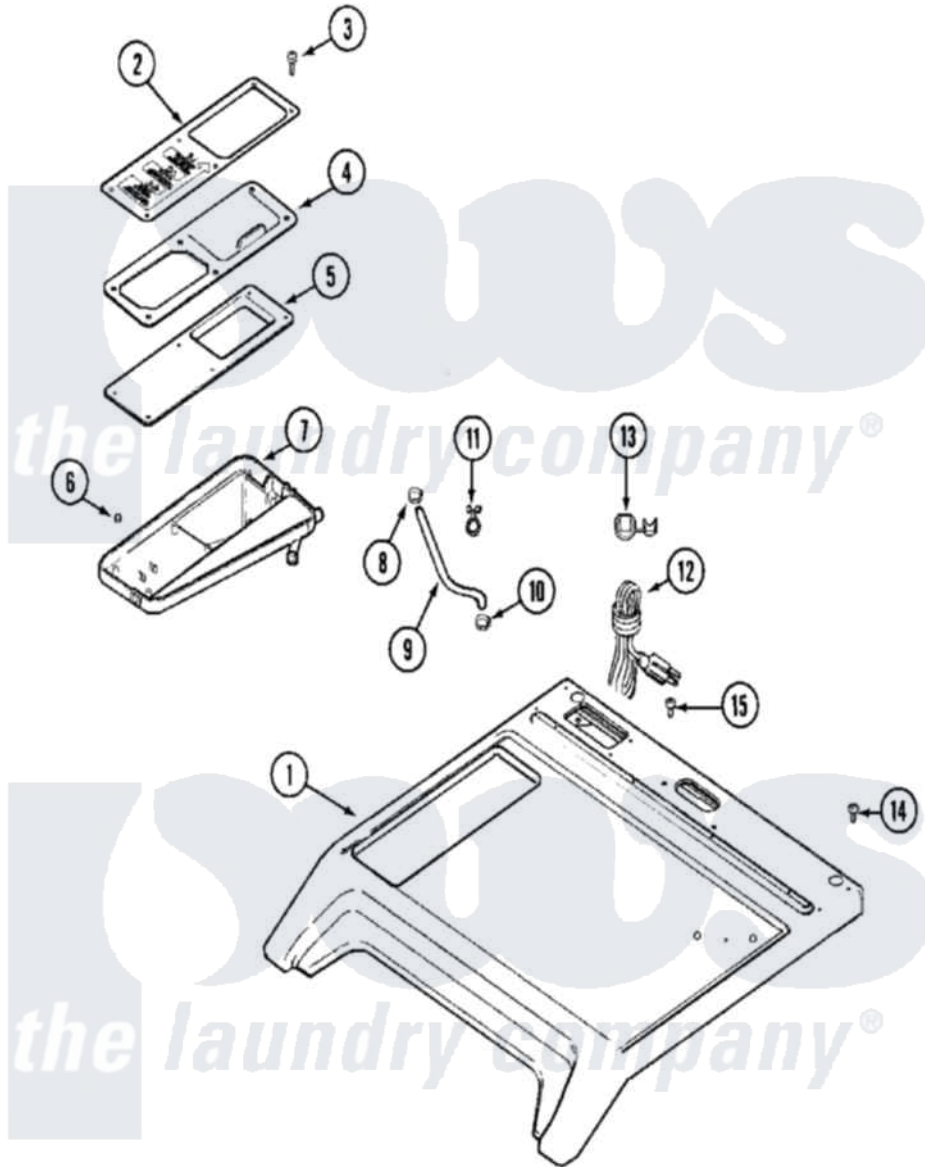

# Maytag MAH14PDABL 03 - TOP

Maytag [Commercial Maytag MAH14PDABL Washer Parts](#) Parts Diagram 03 - TOP  
 Click on the part number to view part

Item	Original Part Number	Replaced By	Status	Part Description
001	22002108		Not Available	(ALM)
"	NLA		Not Available	COVER, TOP (WHT)
002	22002032		Not Available	COVER, COMM. DISPENSER (WHT)
"	22002176	<a href="#">22002930</a>		Cover, Comm. Dispenser
003	22002230	<a href="#">400021-1</a>		Screw
004	22002091		Not Available	LID, COMMERCIAL DISPENSER
005	22002074		Not Available	BEZEL, COMMERCIAL
006	<a href="#">22002031</a>			Palnut, Bezel
007	22002075		Not Available	DISPENSER BOTTOM, COMMERCIAL
008	22002054	<a href="#">285655</a>		Clamp, Hose
009	<a href="#">22002084</a>			Hose, Shower
010	201011	<a href="#">285655</a>		Clamp, Hose
011	212276	<a href="#">W10116760</a>		Screw
"	22002027	<a href="#">74007164</a>		Lock- Purs

012	22001178	<a href="#">22003062</a>	Cord, Power
013	<a href="#">211881</a>		Grommet, Cord Part Not Used- Gas Models Only
014	912365	<a href="#">3370225</a>	Screw
015	210186	<a href="#">3370225</a>	Screw