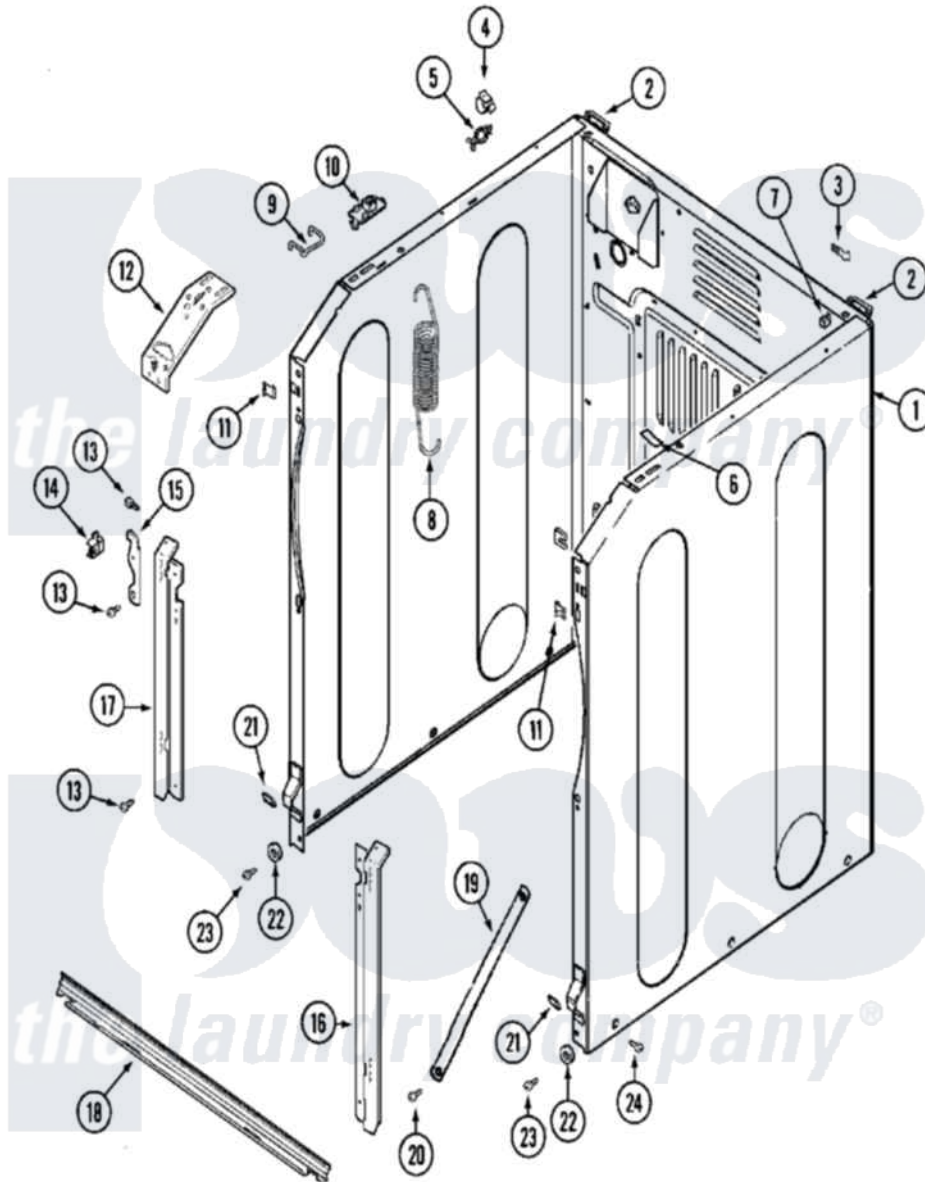

# Maytag MAH14PDABL 04 - CABINET-FRONT

Maytag Commercial Maytag MAH14PDABL Washer Parts Parts Diagram 04 - CABINET-FRONT  
 Click on the part number to view part

Item	Original Part Number	Replaced By	Status	Part Description
001	22002245	<a href="#">22003639</a>		Cabinet Assembly
"	22002246	<a href="#">22003639</a>		Cabinet Assembly
"	NLA		Not Available	CABINET ASSY. (WHT)
002	NLA		Not Available	BRACKET, CABINET HINGE
003	22001996	<a href="#">3370225</a>		Screw
"	<a href="#">22002178</a>			Bracket, Air Dome Hose
"	NLA		Not Available	TIE, WIRE
004	<a href="#">Y310376</a>			Clip, Door Switch Harness
005	315471	<a href="#">22003298</a>		Retainer, Wire
006	<a href="#">33001836</a>			Strap, Top Cover Support
007	310933	<a href="#">33002194</a>		Nut, Speed
008	<a href="#">22002100</a>			Spring
009	22002098	<a href="#">22002297</a>		Support, Spring
010	<a href="#">22001997</a>			Spacer, Top Cover
011	<a href="#">22002049</a>			Clip Note: Clip, Front Panel
012	<a href="#">22002090</a>			Brace, Corner

013	<a href="#">22001995</a>		Screw Note: Screw, Tumbler Front And Shroud
014	<a href="#">22002001</a>		Support, Hinge
015	22002247	<a href="#">33002597</a>	Hook, Security
016	22002034	<a href="#">22003224</a>	Bracket, Shroud
017	22002035	<a href="#">22002985</a>	Bracket, Shroud
018	<a href="#">22001993</a>		Bridge, Shroud Support
019	<a href="#">22001995</a>		Screw Note: Screw, Tumbler Front And Shroud
"	22002231	<a href="#">22002767</a>	Brace, Cross
020	<a href="#">22001995</a>		Screw Note: Screw, Tumbler Front And Shroud
021	213280	<a href="#">204439</a>	Screw And Fstner Assembly
"	<a href="#">22002239</a>		Clip, Front Panel
022	<a href="#">22002025</a>		Disc, Front Panel Spacer
023	<a href="#">22001496</a>		Front Panel Fastener And Screw
"	<a href="#">22001995</a>		Screw Note: Screw, Tumbler Front And Shroud
024	<a href="#">213007</a>		Xfor Cabinet See Cabinet, Back