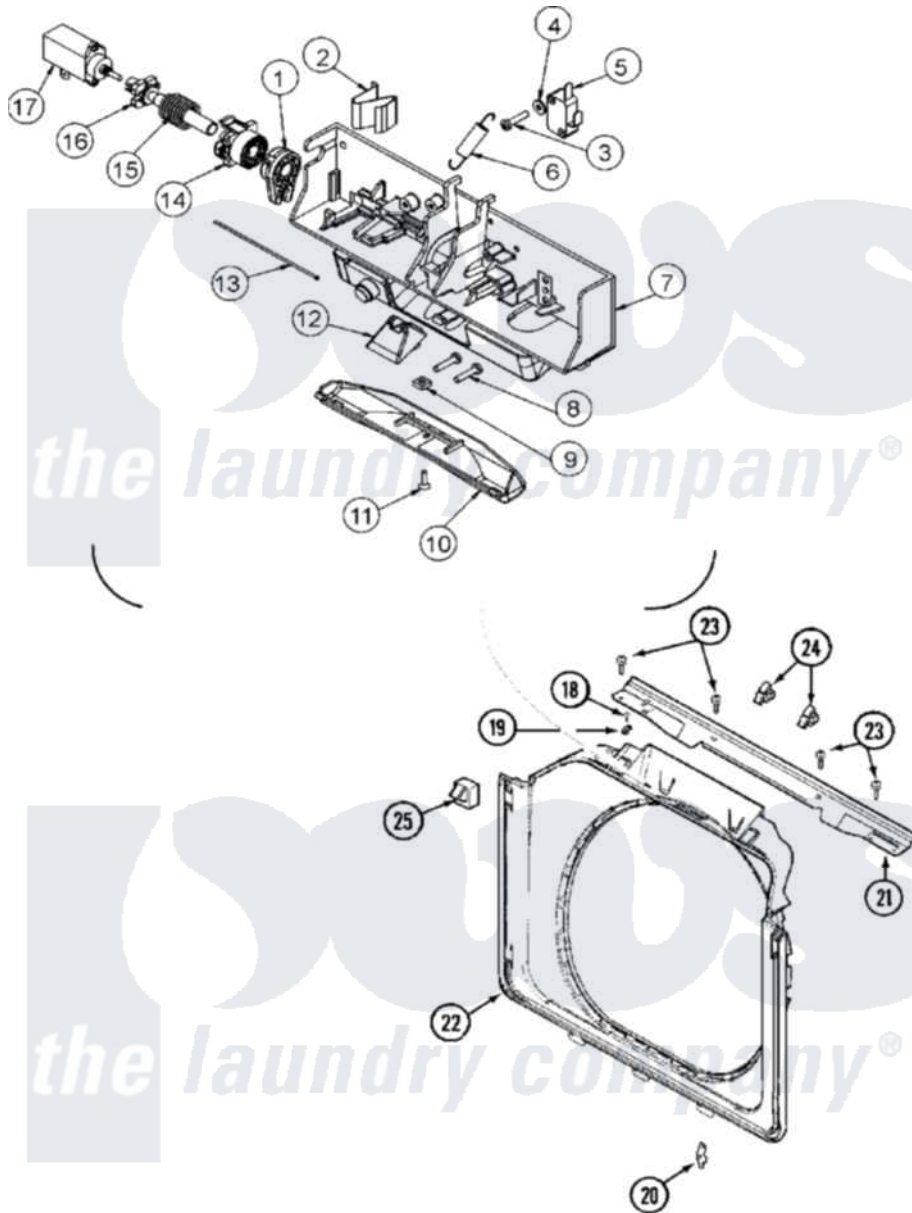

Maytag MAH14PDABL 05 - DOOR SHROUD & DOOR LATCH ASSEMBLY

Maytag [Commercial Maytag MAH14PDABL Washer Parts](#) Parts Diagram 05 - DOOR SHROUD & DOOR LATCH ASSEMBLY

[Click on the part number to view part](#)

Item	Original Part Number	Replaced By	Status	Part Description
001	22003716			Rotating Gear, Latch
002	22003717			Spring, Latch
003	22001352			Screw, Check Switch
004	22002165			Washer, Door Lock Switch
005	22002162			Switch, Door Lock Spin Enable
006	22002158			Spring, Gear Return
007	22003722			Switch Holder Assembly, Latch
008	22003719			Screw, Latch
009	22003720			Nut, Latch
010	22002957			Cover, Latch Assembly
011	22002435	241877		Screw
012	22003055			Ramp, Door Hoop
013	22002164			Cable, Door
014	22003715			Sliding Gear, Latch
015	22003721			Spring, Axle / Latch

016	22003718		Axle, Latch
017	22002119		Motor, Wax
018	22001996	3370225	Screw
019	22002014		Clip, Harness To Support
020	22002095	12001994	Cover
"	22002096		COVER, HINGE (ALM)
021	22002015		Support, Door Lock
022	22002071	Not Available	SHROUD (ALM)
"	22002234		Shroud And Dispenser Hose
"	NLA	Not Available	SHROUD (WHT)
023	22001995		Screw Note: Screw, Tumbler Front And Shroud
024	Y310376		Clip, Door Switch Harness
025	22002046		Switch, Secondary Door
"	22002047	22002046	Switch, Secondary Door