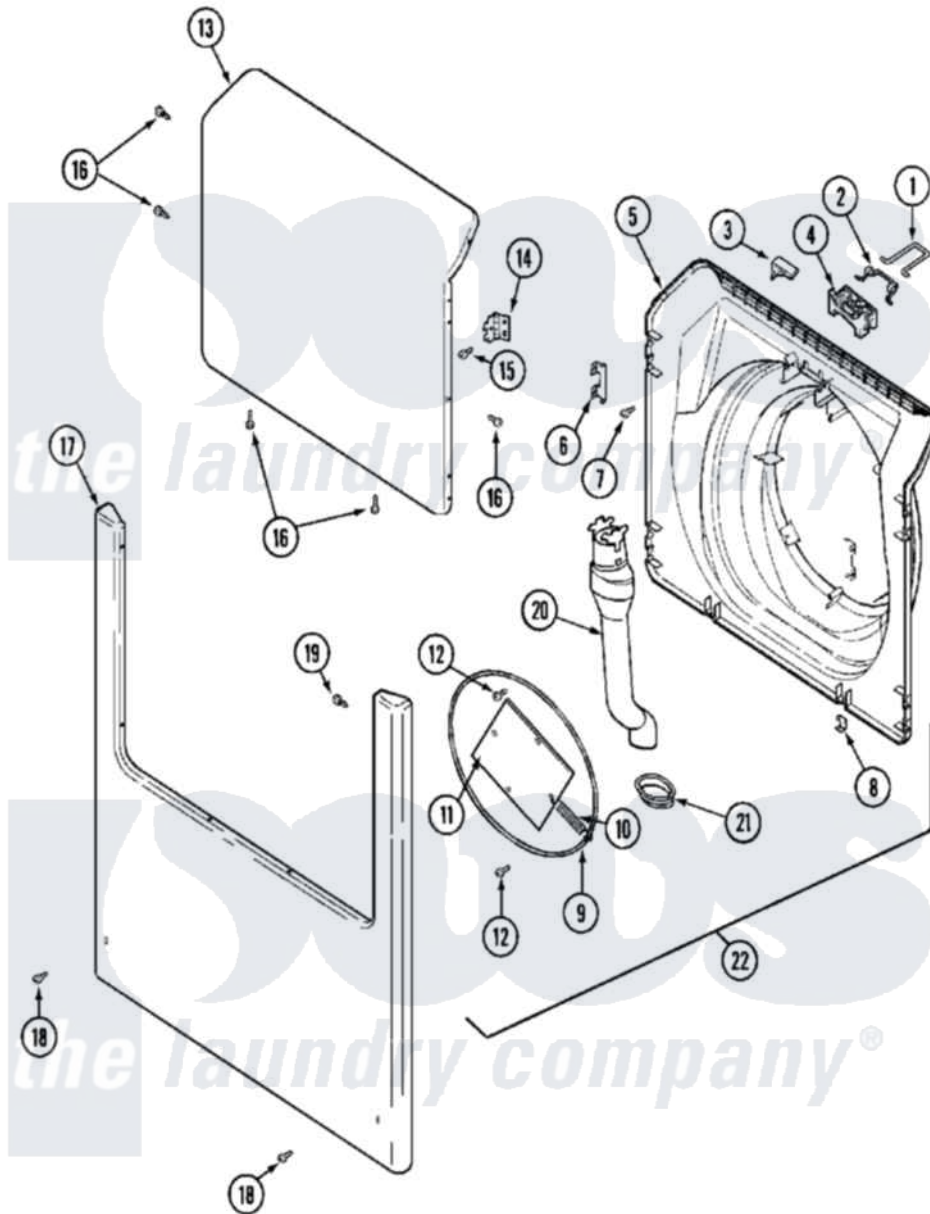

# Maytag MAH14PDABL 06 - DOOR & FRONT PANEL

Maytag Commercial Maytag MAH14PDABL Washer Parts Parts Diagram 06 - DOOR & FRONT PANEL  
 Click on the part number to view part

Item	Original Part Number	Replaced By	Status	Part Description
001	22002002	<a href="#">22003222</a>		Hoop, Lock
002	<a href="#">22002003</a>			Spring, Latch
003	22002166	<a href="#">22003611</a>		Kit- Inner
"	22002167	<a href="#">22003611</a>		Kit- Inner
"	W10124350		Not Available	NOT REQUIRED PART OR SEE NOTE
004	<a href="#">22002168</a>			Support, Lock Hoop
005	22002250	<a href="#">22003611</a>		Kit- Inner
"	22002251	<a href="#">22003611</a>		Kit- Inner
"	22002252	<a href="#">22003083</a>		Liner, Door Assembly W/Vent
"	22002253		Not Available	DOOR, INNER/DOOR STRIKE (ALM)
"	22002539	<a href="#">22003083</a>		Liner, Door Assembly W/Vent
"	22002540		Not Available	DOOR, INNER (W/VENT-ALM)
"	22003076	<a href="#">22003083</a>		Liner, Door Assembly W/Vent
"	<a href="#">22003077</a>			Door, Inner
006	<a href="#">22002038</a>			Clip, Door