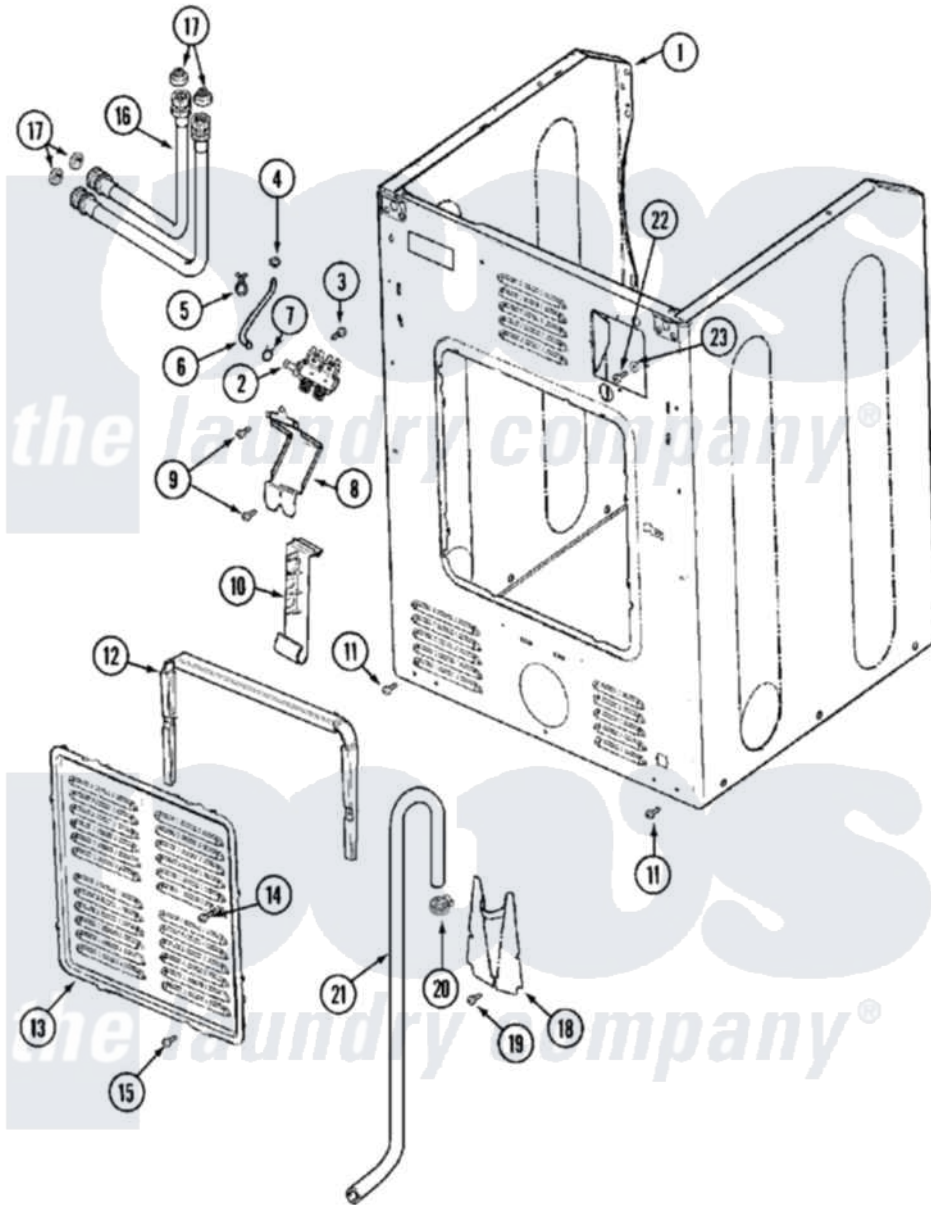

Maytag MAH14PDABL 07 - CABINET-REAR

Maytag Commercial Maytag MAH14PDABL Washer Parts Parts Diagram 07 - CABINET-REAR
 Click on the part number to view part

Item	Original Part Number	Replaced By	Status	Part Description
001	22002245	22003639		Cabinet Assembly
"	22002246	22003639		Cabinet Assembly
"	NLA		Not Available	CABINET ASSY. (WHT)
002	22002101			Valve, Water
003	Y313561			Screw---NA
004	22002054	285655		Clamp, Hose
005	22002027	74007164		Lock- Purs
006	22001987	22002296		Hose, Injector
007	216169	596669		Clamp, Manifold
008	22002089	22002572		Bracket- W
009	22001996	3370225		Screw
010	22002076	33002213		Rack, Hose
011	22001995			Screw Note: Screw, Tumbler Front And Shroud
012	22002022			Spacer, Access Panel
013	22002092			Panel, Access
014	213117	67006908		Screw, Ice Rack

015	22001996	3370225	Screw
016	202860		Inlet Hose Assembly
017	Y013783		Washer, Inlet Hose
018	22002093	22002704	Cover, Drain Hose
019	22001995		Screw Note: Screw, Tumbler Front And Shroud
020	22001984	285655	Clamp, Hose
021	12001659	12001807	Drain Hose Kit
"	22002891	12001807	Drain Hose Kit
"	22002892		Retainer, Drain Hose
"	22002893	8539404	Tie-Wire
"	NLA	Not Available	HOSE, DRAIN---N
022	NLA	Not Available	SCREW, GROUND LUG
023	NLA	Not Available	WASHER, GROUND LUG