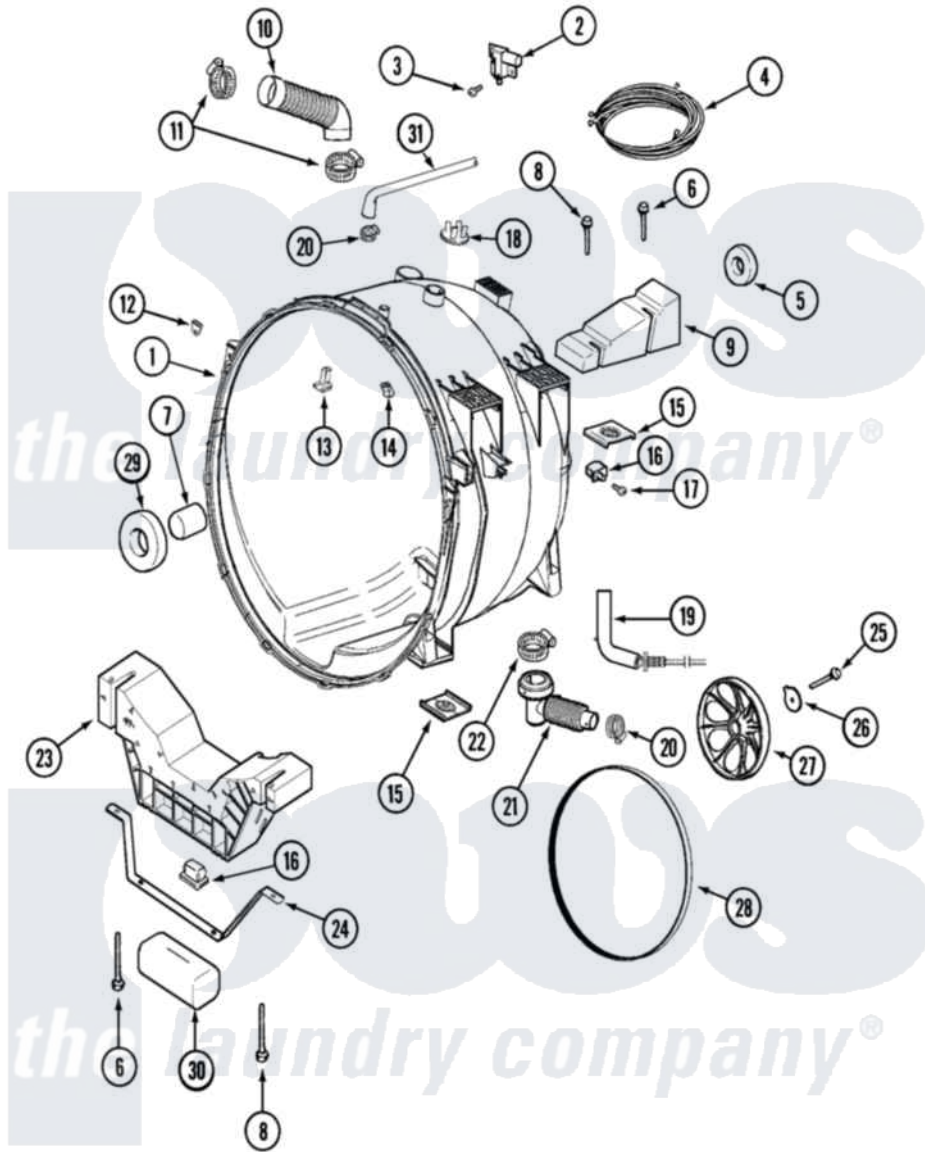

# Maytag MAH14PDABL 08 - OUTER TUB

Maytag [Commercial Maytag MAH14PDABL Washer Parts](#) Parts Diagram 08 - OUTER TUB  
 Click on the part number to view part

Item	Original Part Number	Replaced By	Status	Part Description
001	22002068	<a href="#">22004464</a>		Outer Tub Cover Kit
"	22002154	<a href="#">22004465</a>		Outer Tub Assembly, As Pack
002	22002045	<a href="#">22003302</a>		Switch, Internal Unbalance
003	912615	<a href="#">33002917</a>		Screw, No.10-16
004	<a href="#">22002545</a>			Wire Harness, Displacement
005	Y200720	<a href="#">22003441</a>		Bearing, Rear
006	<a href="#">22003615</a>			Bolt, Double Sems 5-3/8
007	<a href="#">22002935</a>			Spacer, Bearing
008	<a href="#">22003616</a>			Bolt, Double Sems 3-3/8
009	<a href="#">22002102</a>			Weight, Counter Balance
010	<a href="#">22002083</a>			Hose, Injector
011	22002052	<a href="#">616099</a>		Clamp
012	<a href="#">22002103</a>			Clip, U
013	22002004	<a href="#">22004310</a>		Water Deflector
014	<a href="#">22002006</a>			Clip, Unbalance Switch Harness
"	22002061	<a href="#">910187</a>		Screw

015	<a href="#">22002065</a>		Nut, Counter Balance
016	<a href="#">22002044</a>		Switch, Tub Displacement
017	22002061	<a href="#">910187</a>	Screw
018	202515	<a href="#">596669</a>	Clamp, Manifold
019	<a href="#">22002010</a>		Hose, Pressure Switch
020	<a href="#">22001984</a>	<a href="#">285655</a>	Clamp, Hose
021	22002081	<a href="#">22003262</a>	Hose, Tub To Pump Outlet
022	22002053	<a href="#">696392</a>	Hose Clamp
023	22002302	Not Available	WEIGHT ASSEMBLY (FRT)
024	<a href="#">22002008</a>		Strap
025	22002057	<a href="#">22003937</a>	Screw, Retaining Bolt
026	22002055	<a href="#">22003936</a>	Washer
027	22001998	<a href="#">22002315</a>	Pulley, Spinner
028	<a href="#">12001788</a>		Kit, Belt And Isolator-W
"	22002040	<a href="#">12001788</a>	Kit, Belt And Isolator-W
029	<a href="#">22002934</a>		Bearing, Front
030	22002011	Not Available	CUSHION