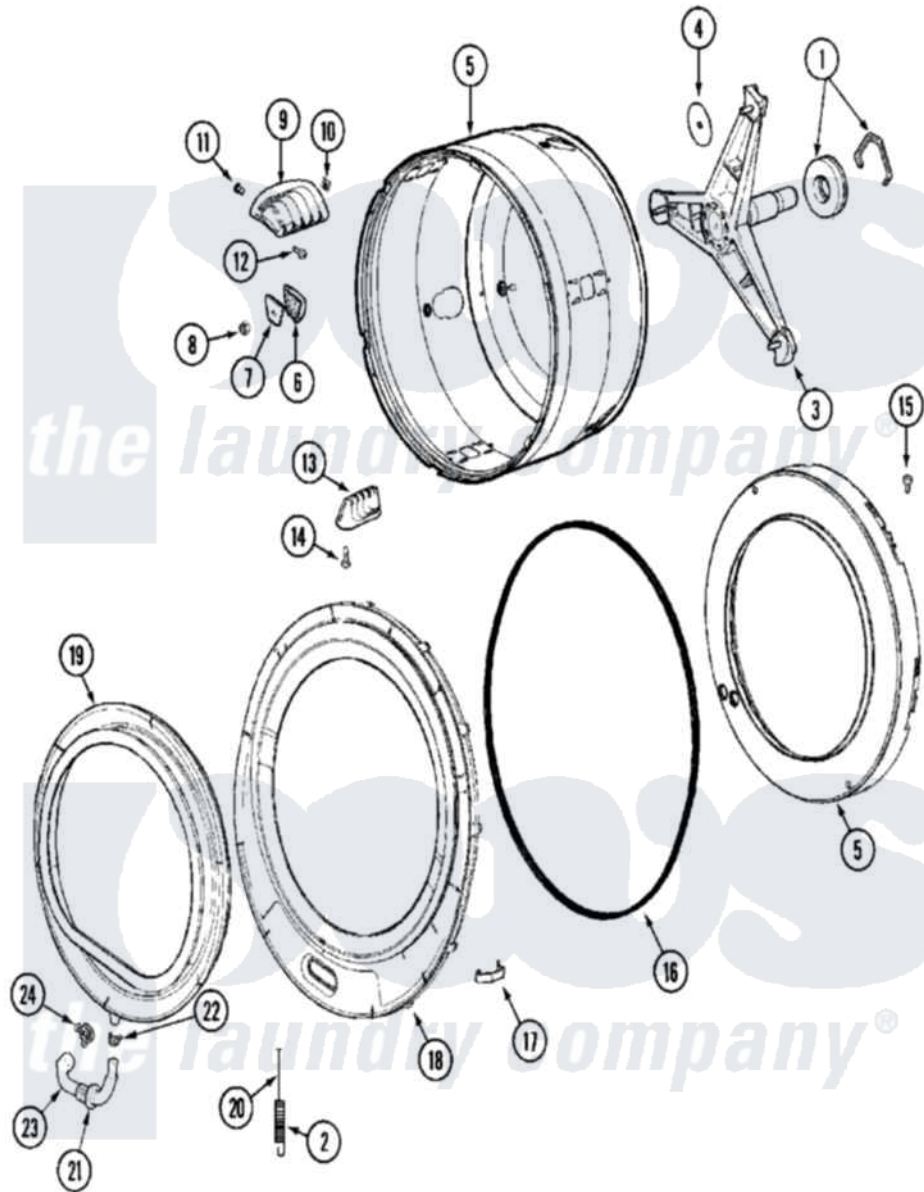

# Maytag MAH14PDABL 09 - SPINNER ASSEMBLY & OUTER TUB COVER

Maytag [Commercial Maytag MAH14PDABL Washer Parts](#) Parts Diagram 09 - SPINNER ASSEMBLY & OUTER TUB COVER

[Click on the part number to view part](#)

Item	Original Part Number	Replaced By	Status	Part Description
001	12001478	<a href="#">12002022</a>		Lip Seal Kit
002	<a href="#">22002099</a>			Spring, Tub
003	22001994	<a href="#">W10181639</a>		Support
"	<a href="#">22002123</a>			Tube, Molykote
"	22002897	<a href="#">W10181639</a>		Support
004	<a href="#">22002023</a>			Washer, Plastic
005	22002115	<a href="#">6-2717080</a>		Spinner As
006	22002021	<a href="#">22002482</a>		Washer, Profile
007	<a href="#">22002020</a>			Washer, Spinner Support
008	22002122	<a href="#">2207454</a>		Nut, Hex
009	<a href="#">22001985</a>			Baffle, Drip
010	<a href="#">22002009</a>			Grommet, Baffle
011	<a href="#">22001999</a>			Grommet, Baffle
012	22002325	<a href="#">22003556</a>		Screw, Baffle
013	<a href="#">22001986</a>			Baffle, Drip
014	<a href="#">22002059</a>			Screw, Baffle

015	22002028		Not Available	PART NEVER USED IN PRODUCTION
"	NLA		Not Available	SCREW, BALANCE RING
016	<a href="#">22002077</a>			Seal, Tub Cover
017	<a href="#">22002050</a>			Clip, Tub To Cover
018	22002069	<a href="#">22004464</a>		Outer Tub Cover Kit
"	22002238	<a href="#">22003212</a>		Cover, Tub --W
"	<a href="#">22003074</a>			Guard, Hose
"	<a href="#">22003212</a>			Cover, Tub --W
019	12001772	<a href="#">12002533</a>		Boot Kit
"	22001978	<a href="#">12002533</a>		Boot Kit
020	22002105	<a href="#">22002327</a>		Wire, Boot Clamp
021	<a href="#">22003074</a>			Guard, Hose
022	<a href="#">22003073</a>	<a href="#">596669</a>		Clamp, Manifold
023	22003071	<a href="#">22004477</a>		Drain Hose, Door Boot
024	Y22003072	<a href="#">22003072</a>		CLAMP, HOSE DOUBLE WIRE