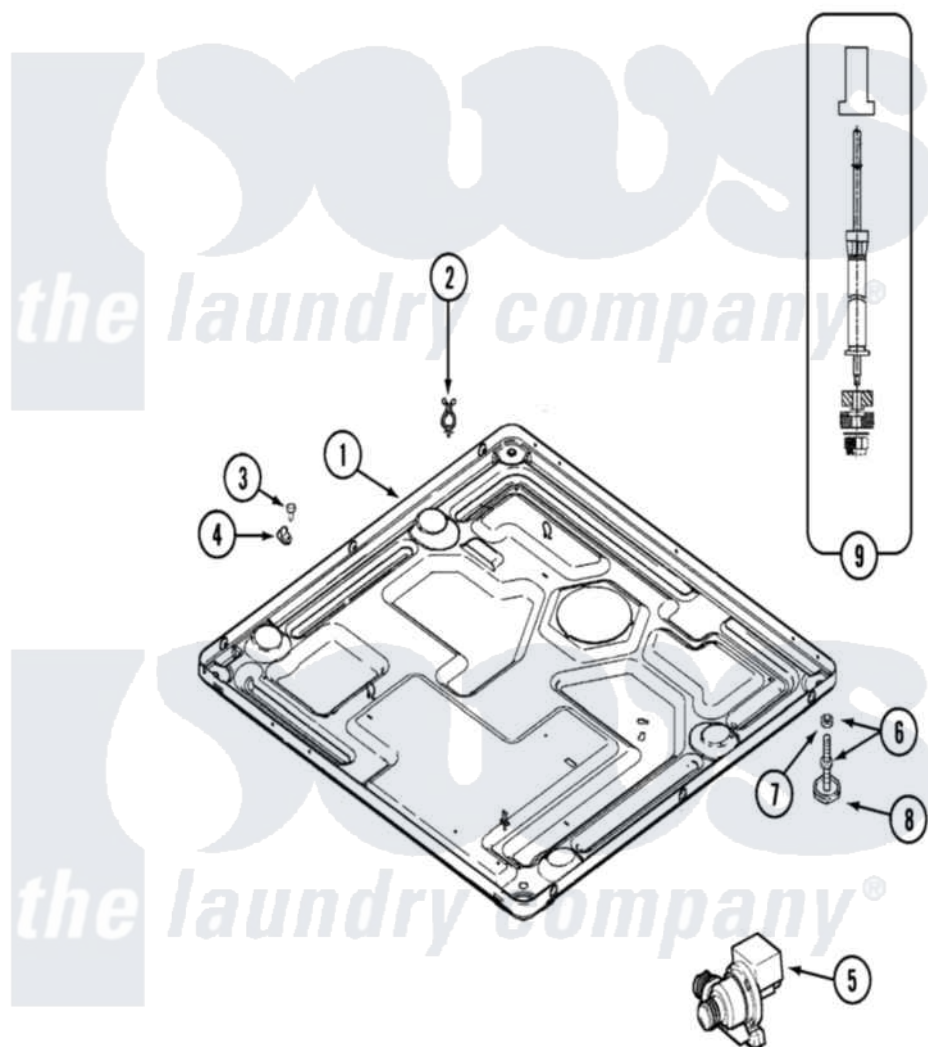

# Maytag MAH14PDABL 10 - BASE

Maytag [Commercial Maytag MAH14PDABL Washer Parts](#) Parts Diagram 10 - BASE  
 Click on the part number to view part

Item	Original Part Number	Replaced By	Status	Part Description
001	22002111	<a href="#">22003605</a>		Base Weld Assembly
"	22002240	<a href="#">22003435</a>		Base, Assembly
002	315471	<a href="#">22003298</a>		Retainer, Wire
003	212276	<a href="#">W10116760</a>		Screw
004	<a href="#">22002014</a>			Clip, Harness To Support
005	22001982	<a href="#">22003059</a>		Pump, Drain
"	22002939	<a href="#">22003059</a>		Pump, Drain
006	22001915	<a href="#">22003544</a>		Adjustable Leg W/Foot And Nut
007	<a href="#">Y052740</a>	<a href="#">62739</a>		Nut, Lock
008	<a href="#">210684</a>			Foot, Adjustable Leg
009	<a href="#">22001988</a>			Strut Assembly-Rear