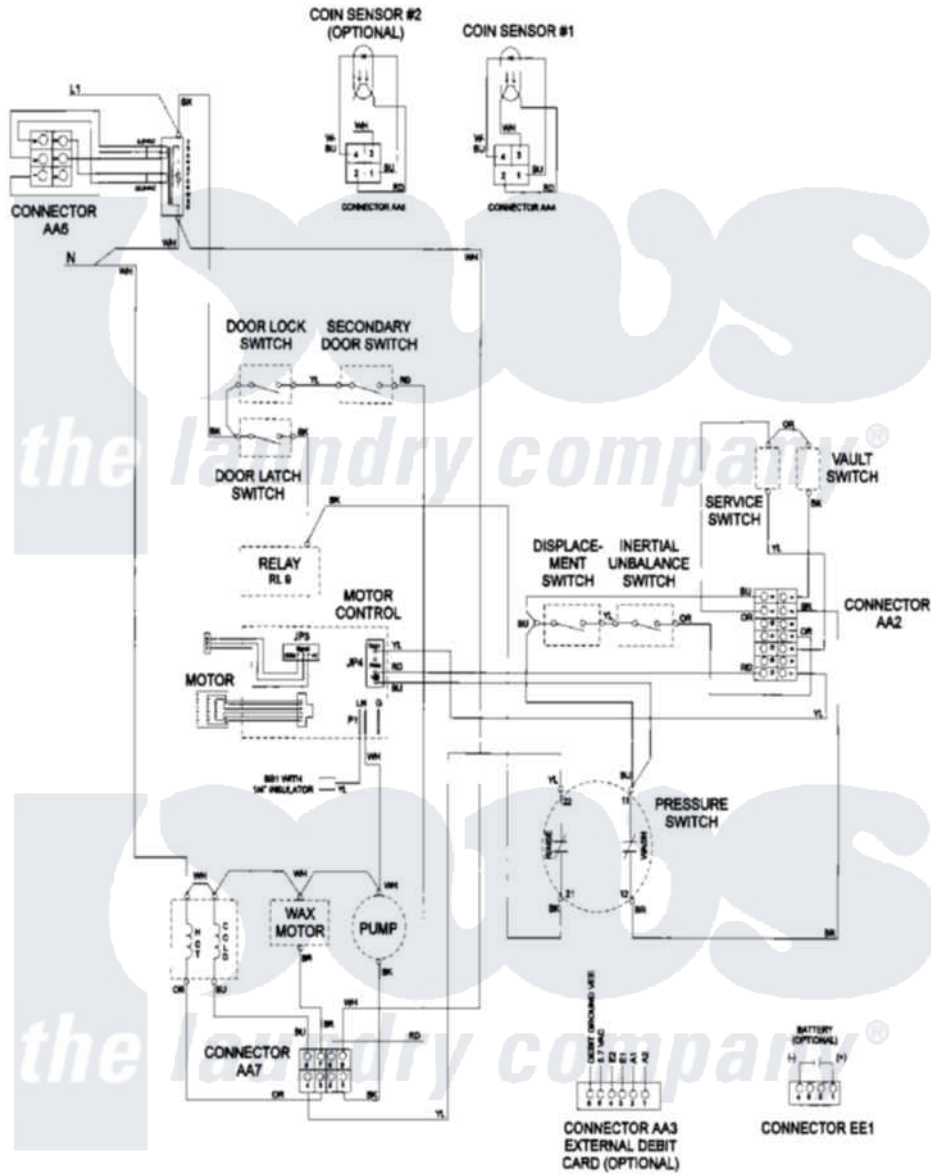

Maytag MAH14PDABL 11 - WIRING INFORMATION

Maytag [Commercial Maytag MAH14PDABL Washer Parts](#) Parts Diagram 11 - WIRING INFORMATION
 Click on the part number to view part

Item	Original Part Number	Replaced By	Status	Part Description
001	NLA		Not Available	WIRING INFORMATION