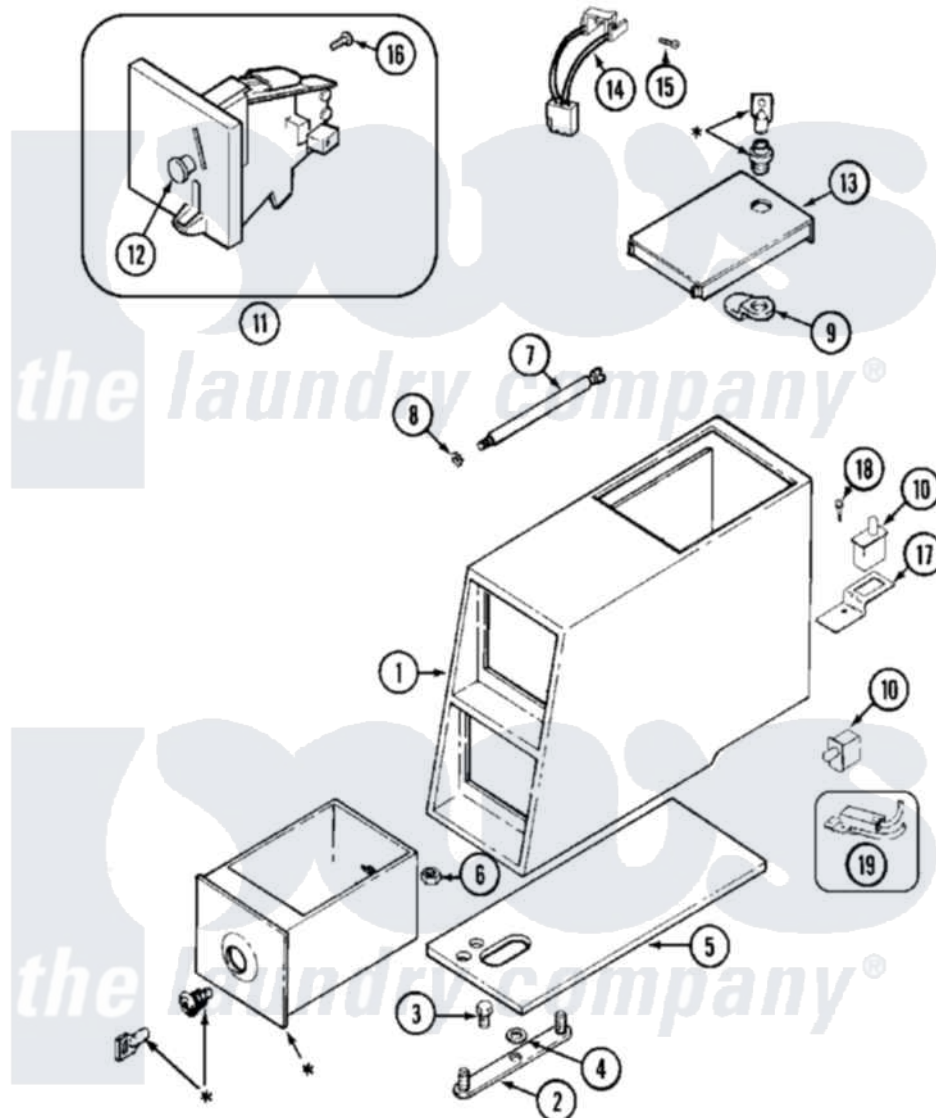

Maytag MAH14PDABW 02 - CONTROL CENTER (PD)

* CONTACT YOUR COMMERCIAL LAUNDRY DISTRIBUTOR

Maytag [Commercial Maytag MAH14PDABW Washer Parts](#) Parts Diagram 02 - CONTROL CENTER (PD)
 Click on the part number to view part

Item	Original Part Number	Replaced By	Status	Part Description
001	22002480			Vault, Coin PD Coin Drop Supplied By Dist.
"	22002481	22002480		Vault, Coin PD Coin Drop Supplied By Dist.
002	22001810		Not Available	STRAP, MOUNTING
003	22001996	3370225		Screw
004	910309			Washer, Mounting Strap
005	22002072			Gasket, Control Center
"	22002073	22002618		Gasket, Control Center
006	Y052740	62739		Nut, Lock
007	213035			Bolt, Locking
008	910181			Lockwasher, Terminal Block
009	NLA		Not Available	CAM, LOCKING
010	33001250			Switch, Vault And Service Door
"	912012	3400409		Screw
011	22001873	22004112		Coin Drop Greenwald Us.25

"	22001875		Coin Drop Assembly-Dual
"	22002144		Single Faceplate
"	22002535	W10133245	Dual Coin Drop Assembly
"	22003815		Dual Faceplate
012	216200		Face Plate Return Button
013	22001910	22003679	Timer Access Door Assembly
"	22001911	22003692	Timer Access Door Assembly
014	22001965		Optic Switch Assembly
015	314665		Screw, Switch Assembly
016	216068		Screw, Coin Drop
017	22001404		Bracket, Service Switch
018	22001069		Screw, Vault To Control Cover
019	22001966		Harness, Sensor Switch