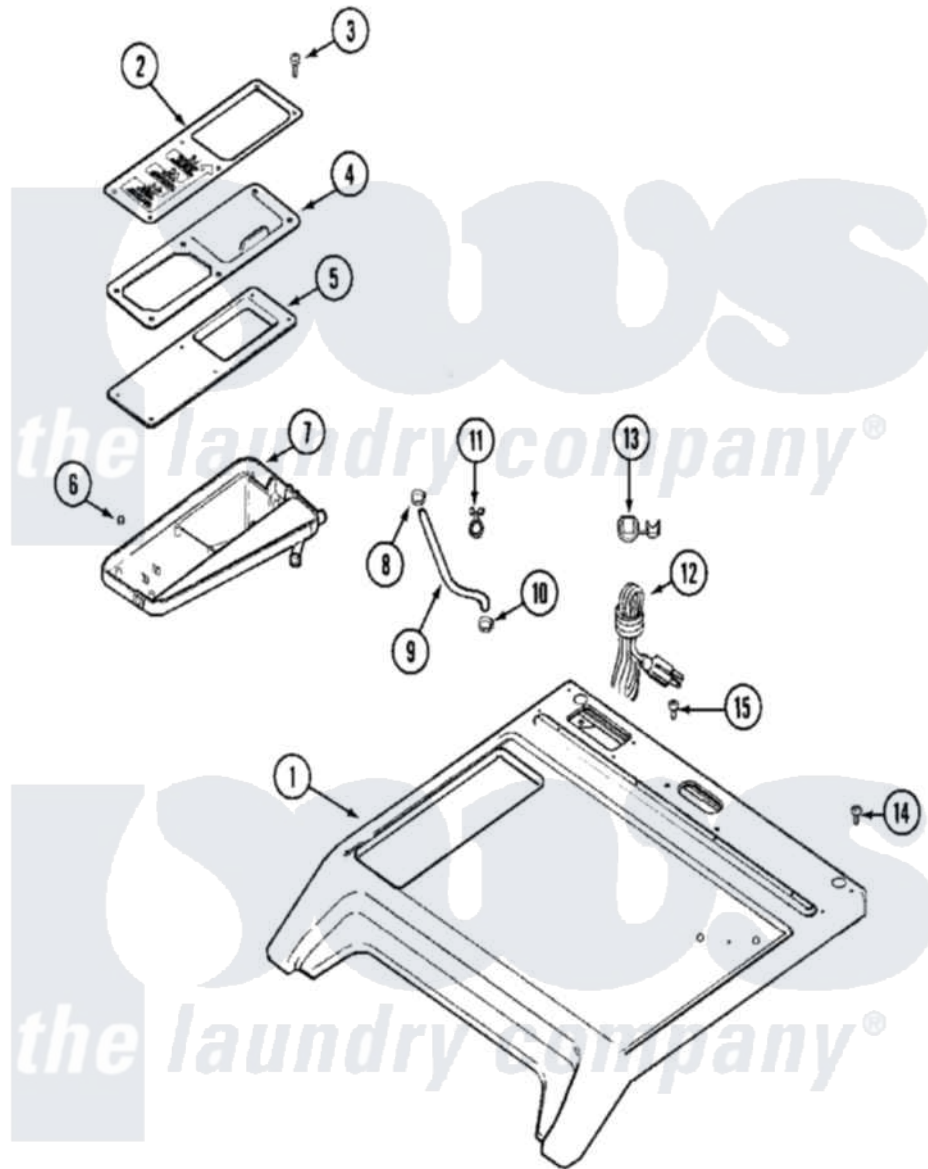

Maytag MAH14PDABW 03 - TOP

Maytag [Commercial Maytag MAH14PDABW Washer Parts](#) Parts Diagram 03 - TOP
 Click on the part number to view part

Item	Original Part Number	Replaced By	Status	Part Description
001	22002108		Not Available	(ALM)
"	NLA		Not Available	COVER, TOP (WHT)
002	22002032		Not Available	COVER, COMM. DISPENSER (WHT)
"	22002176	22002930		Cover, Comm. Dispenser
003	22002230	400021-1		Screw
004	22002091		Not Available	LID, COMMERCIAL DISPENSER
005	22002074		Not Available	BEZEL, COMMERCIAL
006	22002031			Palnut, Bezel
007	22002075		Not Available	DISPENSER BOTTOM, COMMERCIAL
008	22002054	285655		Clamp, Hose
009	22002084			Hose, Shower
010	201011	285655		Clamp, Hose
011	212276	W10116760		Screw
"	22002027	74007164		Lock- Purs

012	22001178	22003062	Cord, Power
013	211881		Grommet, Cord Part Not Used- Gas Models Only
014	912365	3370225	Screw
015	210186	3370225	Screw