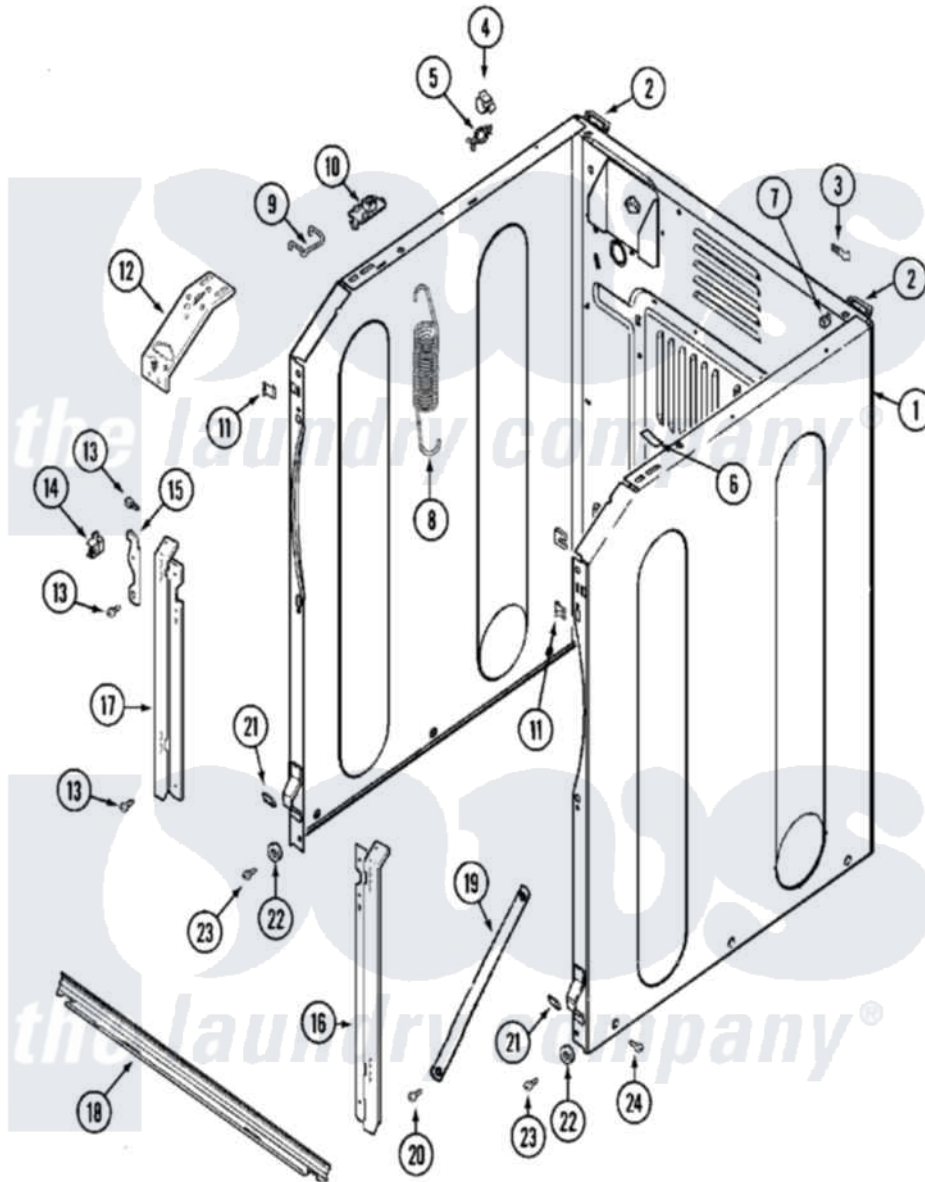

Maytag MAH14PDABW 04 - CABINET-FRONT

Maytag Commercial Maytag MAH14PDABW Washer Parts Parts Diagram 04 - CABINET-FRONT
 Click on the part number to view part

Item	Original Part Number	Replaced By	Status	Part Description
001	22002245	22003639		Cabinet Assembly
"	22002246	22003639		Cabinet Assembly
"	NLA		Not Available	CABINET ASSY. (WHT)
002	NLA		Not Available	BRACKET, CABINET HINGE
003	22001996	3370225		Screw
"	22002178			Bracket, Air Dome Hose
"	NLA		Not Available	TIE, WIRE
004	Y310376			Clip, Door Switch Harness
005	315471	22003298		Retainer, Wire
006	33001836			Strap, Top Cover Support
007	310933	33002194		Nut, Speed
008	22002100			Spring
009	22002098	22002297		Support, Spring
010	22001997			Spacer, Top Cover
011	22002049			Clip Note: Clip, Front Panel
012	22002090			Brace, Corner

013	22001995		Screw Note: Screw, Tumbler Front And Shroud
014	22002001		Support, Hinge
015	22002247	33002597	Hook, Security
016	22002034	22003224	Bracket, Shroud
017	22002035	22002985	Bracket, Shroud
018	22001993		Bridge, Shroud Support
019	22001995		Screw Note: Screw, Tumbler Front And Shroud
"	22002231	22002767	Brace, Cross
020	22001995		Screw Note: Screw, Tumbler Front And Shroud
021	213280	204439	Screw And Fstner Assembly
"	22002239		Clip, Front Panel
022	22002025		Disc, Front Panel Spacer
023	22001496		Front Panel Fastener And Screw
"	22001995		Screw Note: Screw, Tumbler Front And Shroud
024	213007		Xfor Cabinet See Cabinet, Back