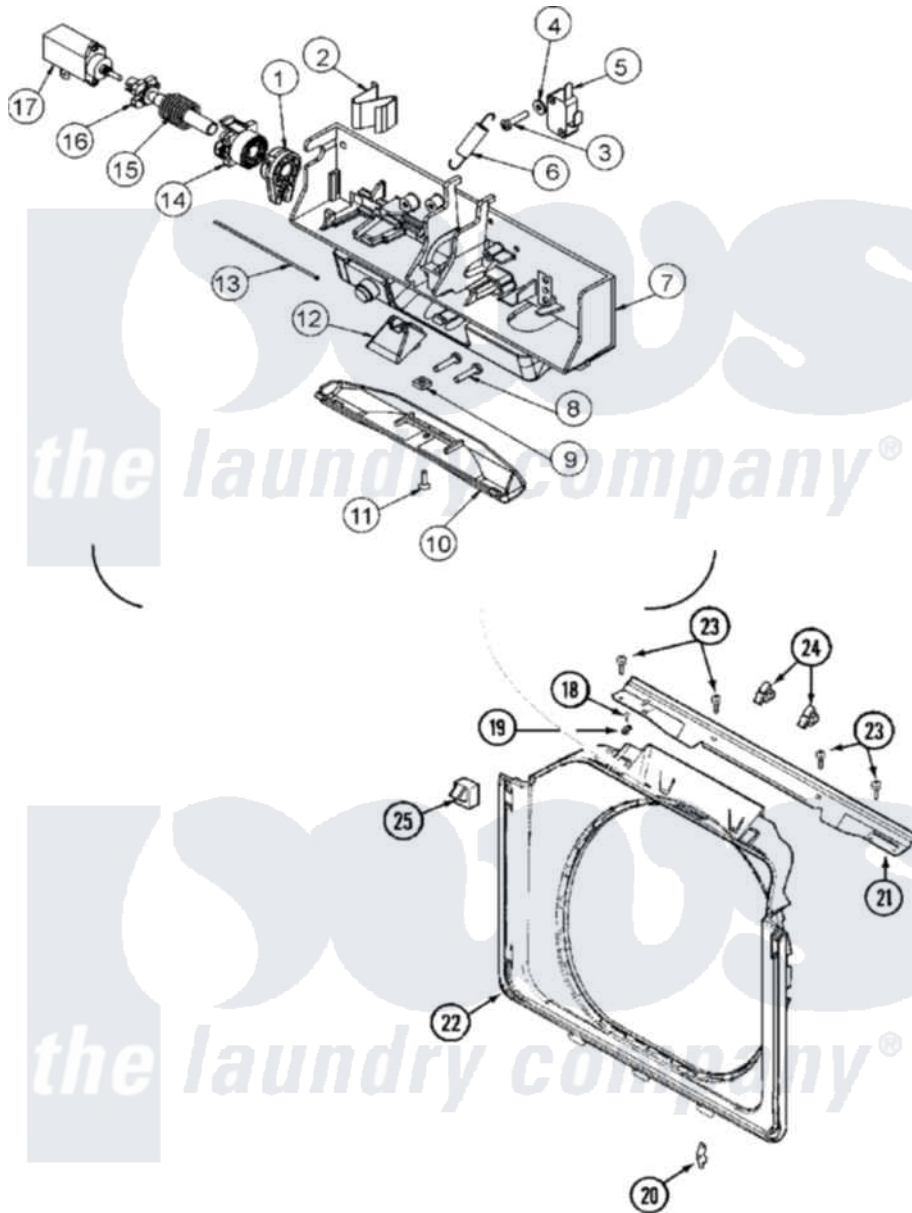

# Maytag MAH14PDABW 05 - DOOR SHROUD & DOOR LATCH ASSEMBLY

Maytag Commercial Maytag MAH14PDABW Washer Parts Parts Diagram 05 - DOOR SHROUD & DOOR LATCH ASSEMBLY

[Click on the part number to view part](#)

Item	Original Part Number	Replaced By	Status	Part Description
001	<a href="#">22003716</a>			Rotating Gear, Latch
002	<a href="#">22003717</a>			Spring, Latch
003	<a href="#">22001352</a>			Screw, Check Switch
004	<a href="#">22002165</a>			Washer, Door Lock Switch
005	<a href="#">22002162</a>			Switch, Door Lock Spin Enable
006	<a href="#">22002158</a>			Spring, Gear Return
007	<a href="#">22003722</a>			Switch Holder Assembly, Latch
008	<a href="#">22003719</a>			Screw, Latch
009	<a href="#">22003720</a>			Nut, Latch
010	<a href="#">22002957</a>			Cover, Latch Assembly
011	22002435	<a href="#">241877</a>		Screw
012	<a href="#">22003055</a>			Ramp, Door Hoop
013	<a href="#">22002164</a>			Cable, Door
014	<a href="#">22003715</a>			Sliding Gear, Latch
015	<a href="#">22003721</a>			Spring, Axle / Latch

016	<a href="#">22003718</a>		Axle, Latch
017	<a href="#">22002119</a>		Motor, Wax
018	22001996	<a href="#">3370225</a>	Screw
019	<a href="#">22002014</a>		Clip, Harness To Support
020	22002095	<a href="#">12001994</a>	Cover
"	<a href="#">22002096</a>		COVER, HINGE (ALM)
021	<a href="#">22002015</a>		Support, Door Lock
022	22002071	Not Available	SHROUD (ALM)
"	<a href="#">22002234</a>		Shroud And Dispenser Hose
"	NLA	Not Available	SHROUD (WHT)
023	<a href="#">22001995</a>		Screw Note: Screw, Tumbler Front And Shroud
024	<a href="#">Y310376</a>		Clip, Door Switch Harness
025	<a href="#">22002046</a>		Switch, Secondary Door
"	22002047	<a href="#">22002046</a>	Switch, Secondary Door