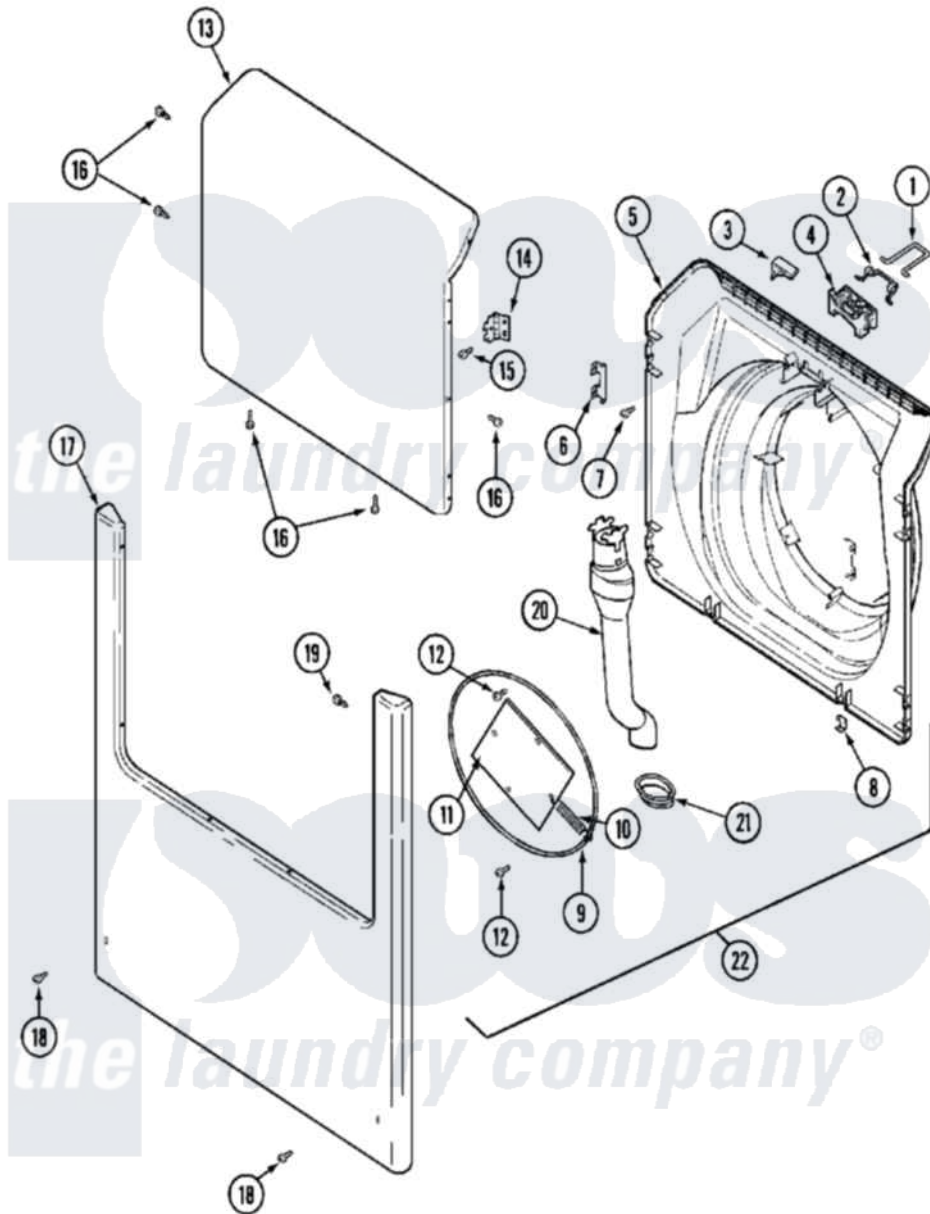

Maytag MAH14PDABW 06 - DOOR & FRONT PANEL

Maytag [Commercial Maytag MAH14PDABW Washer Parts](#) Parts Diagram 06 - DOOR & FRONT PANEL
 Click on the part number to view part

Item	Original Part Number	Replaced By	Status	Part Description
001	22002002	22003222		Hoop, Lock
002	22002003			Spring, Latch
003	22002166	22003611		Kit- Inner
"	22002167	22003611		Kit- Inner
"	W10124350		Not Available	NOT REQUIRED PART OR SEE NOTE
004	22002168			Support, Lock Hoop
005	22002250	22003611		Kit- Inner
"	22002251	22003611		Kit- Inner
"	22002252	22003083		Liner, Door Assembly W/Vent
"	22002253		Not Available	DOOR, INNER/DOOR STRIKE (ALM)
"	22002539	22003083		Liner, Door Assembly W/Vent
"	22002540		Not Available	DOOR, INNER (W/VENT-ALM)
"	22003076	22003083		Liner, Door Assembly W/Vent
"	22003077			Door, Inner
006	22002038			Clip, Door

007	22002007		Screw, Wire Frame
008	22002039		Clip, Door
009	22002104		Frame, Wire
010	22002356		Spring, Plate
011	22002094		Frame, Wire
012	22002007		Screw, Wire Frame
013	22001979		Door, Outer
"	22001980	Not Available	(ALM-W/DAMPER)
"	22002333		Label, Open Door
014	22002000	22002798	Hinge, Door
015	22002062	98006631	Screw
016	22002063		Screw No.8-18AB Wafer Head
"	22002064	489355	Screw, 8 X 1/2
017	22002087	Not Available	PANEL, FRONT (WHT)
"	22002241	22002836	Panel, Front
"	22002242	Not Available	PANEL, FRONT (ALM)
"	NLA	Not Available	(ALM)
018	22001496		Front Panel Fastener And Screw
019	22002012		Screw, Hinge Note: Screw, Hinge Bracket
"	22002243		Screw, Front Panel And Hinge
"	22002244		Clip, Grounding
020	22002990	22003850	Vent Tube Assembly
021	22003075		Grommet, Vent Tube
022	22003083		Liner, Door Assembly W/Vent
"	22003084	Not Available	LINER, DOOR ASSY W/VENT (ALM)