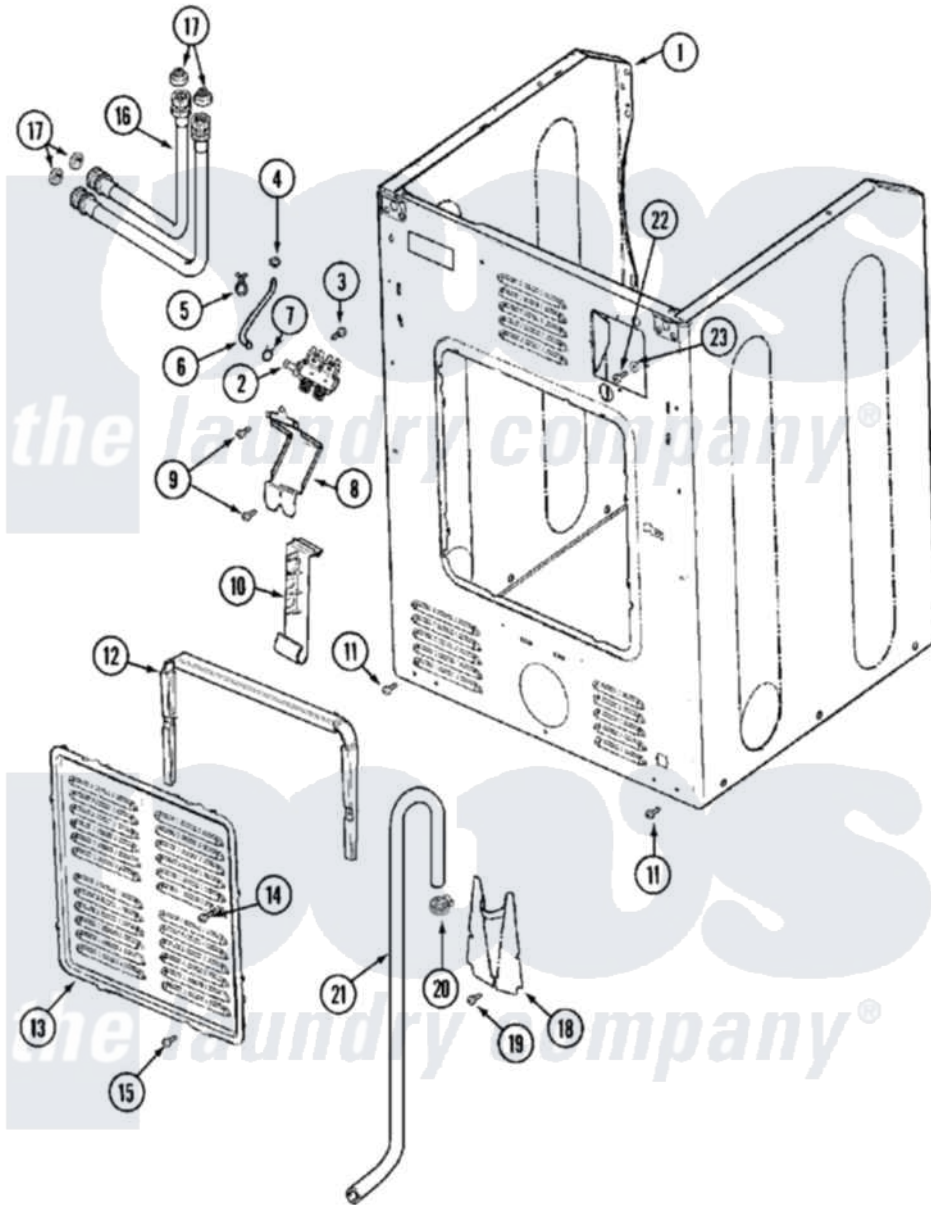

Maytag MAH14PDABW 07 - CABINET-REAR

Maytag Commercial Maytag MAH14PDABW Washer Parts Parts Diagram 07 - CABINET-REAR
 Click on the part number to view part

Item	Original Part Number	Replaced By	Status	Part Description
001	22002245	22003639		Cabinet Assembly
"	22002246	22003639		Cabinet Assembly
"	NLA		Not Available	CABINET ASSY. (WHT)
002	22002101			Valve, Water
003	Y313561			Screw---NA
004	22002054	285655		Clamp, Hose
005	22002027	74007164		Lock- Purs
006	22001987	22002296		Hose, Injector
007	216169	596669		Clamp, Manifold
008	22002089	22002572		Bracket- W
009	22001996	3370225		Screw
010	22002076	33002213		Rack, Hose
011	22001995			Screw Note: Screw, Tumbler Front And Shroud
012	22002022			Spacer, Access Panel
013	22002092			Panel, Access
014	213117	67006908		Screw, Ice Rack

015	22001996	3370225	Screw
016	202860		Inlet Hose Assembly
017	Y013783		Washer, Inlet Hose
018	22002093	22002704	Cover, Drain Hose
019	22001995		Screw Note: Screw, Tumbler Front And Shroud
020	22001984	285655	Clamp, Hose
021	12001659	12001807	Drain Hose Kit
"	22002891	12001807	Drain Hose Kit
"	22002892		Retainer, Drain Hose
"	22002893	8539404	Tie-Wire
"	NLA	Not Available	HOSE, DRAIN---N
022	NLA	Not Available	SCREW, GROUND LUG
023	NLA	Not Available	WASHER, GROUND LUG