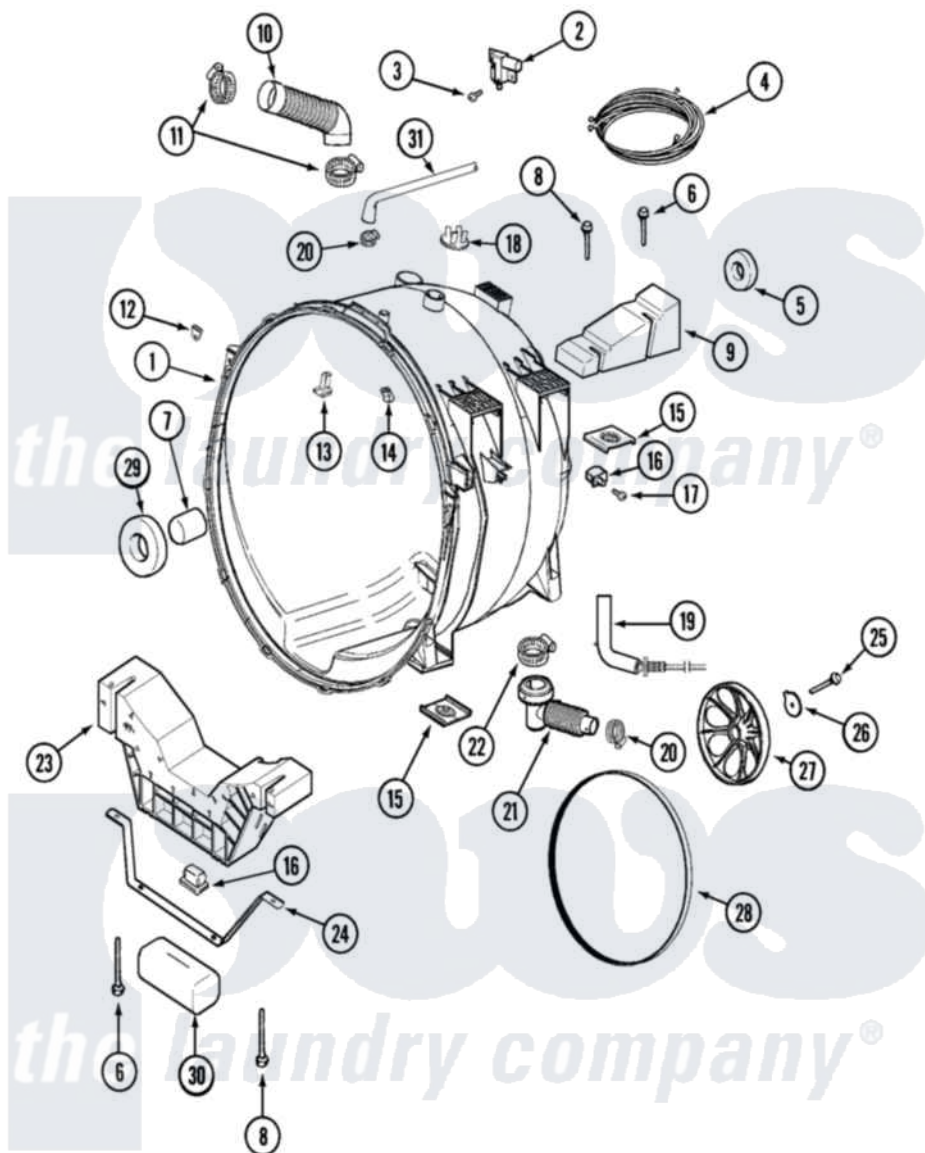

Maytag MAH14PDABW 08 - OUTER TUB

Maytag [Commercial Maytag MAH14PDABW Washer Parts](#) Parts Diagram 08 - OUTER TUB
 Click on the part number to view part

Item	Original Part Number	Replaced By	Status	Part Description
001	22002068	22004464		Outer Tub Cover Kit
"	22002154	22004465		Outer Tub Assembly, As Pack
002	22002045	22003302		Switch, Internal Unbalance
003	912615	33002917		Screw, No.10-16
004	22002545			Wire Harness, Displacement
005	Y200720	22003441		Bearing, Rear
006	22003615			Bolt, Double Sems 5-3/8
007	22002935			Spacer, Bearing
008	22003616			Bolt, Double Sems 3-3/8
009	22002102			Weight, Counter Balance
010	22002083			Hose, Injector
011	22002052	616099		Clamp
012	22002103			Clip, U
013	22002004	22004310		Water Deflector
014	22002006			Clip, Unbalance Switch Harness
"	22002061	910187		Screw

015	22002065		Nut, Counter Balance
016	22002044		Switch, Tub Displacement
017	22002061	910187	Screw
018	202515	596669	Clamp, Manifold
019	22002010		Hose, Pressure Switch
020	22001984	285655	Clamp, Hose
021	22002081	22003262	Hose, Tub To Pump Outlet
022	22002053	696392	Hose Clamp
023	22002302	Not Available	WEIGHT ASSEMBLY (FRT)
024	22002008		Strap
025	22002057	22003937	Screw, Retaining Bolt
026	22002055	22003936	Washer
027	22001998	22002315	Pulley, Spinner
028	12001788		Kit, Belt And Isolator-W
"	22002040	12001788	Kit, Belt And Isolator-W
029	22002934		Bearing, Front
030	22002011	Not Available	CUSHION