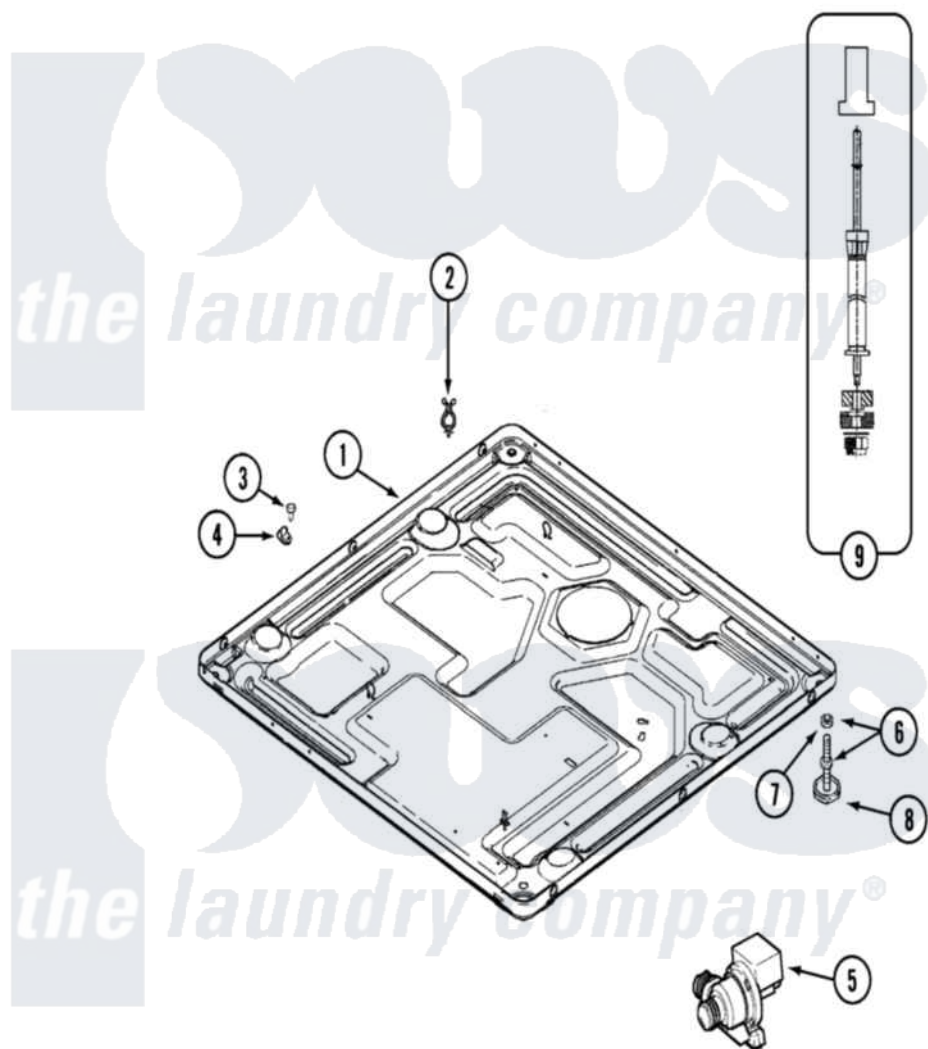

Maytag MAH14PDABW 10 - BASE

Maytag [Commercial Maytag MAH14PDABW Washer Parts](#) Parts Diagram 10 - BASE
 Click on the part number to view part

Item	Original Part Number	Replaced By	Status	Part Description
001	22002111	22003605		Base Weld Assembly
"	22002240	22003435		Base, Assembly
002	315471	22003298		Retainer, Wire
003	212276	W10116760		Screw
004	22002014			Clip, Harness To Support
005	22001982	22003059		Pump, Drain
"	22002939	22003059		Pump, Drain
006	22001915	22003544		Adjustable Leg W/Foot And Nut
007	Y052740	62739		Nut, Lock
008	210684			Foot, Adjustable Leg
009	22001988			Strut Assembly-Rear