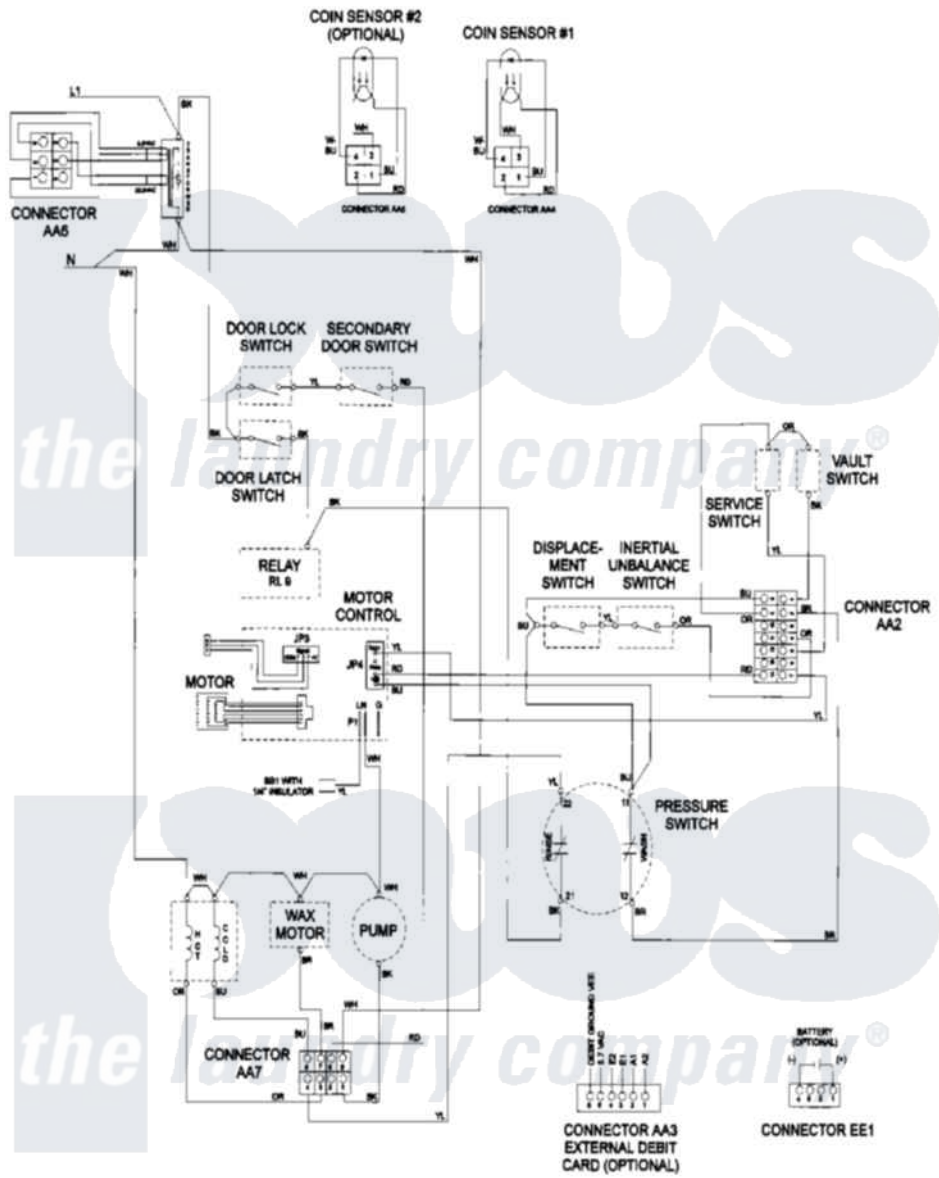

Maytag MAH14PDABW 11 - WIRING INFORMATION

Maytag Commercial Maytag MAH14PDABW Washer Parts Parts Diagram 11 - WIRING INFORMATION
 Click on the part number to view part

Item	Original Part Number	Replaced By	Status	Part Description
001	NLA		Not Available	WIRING INFORMATION