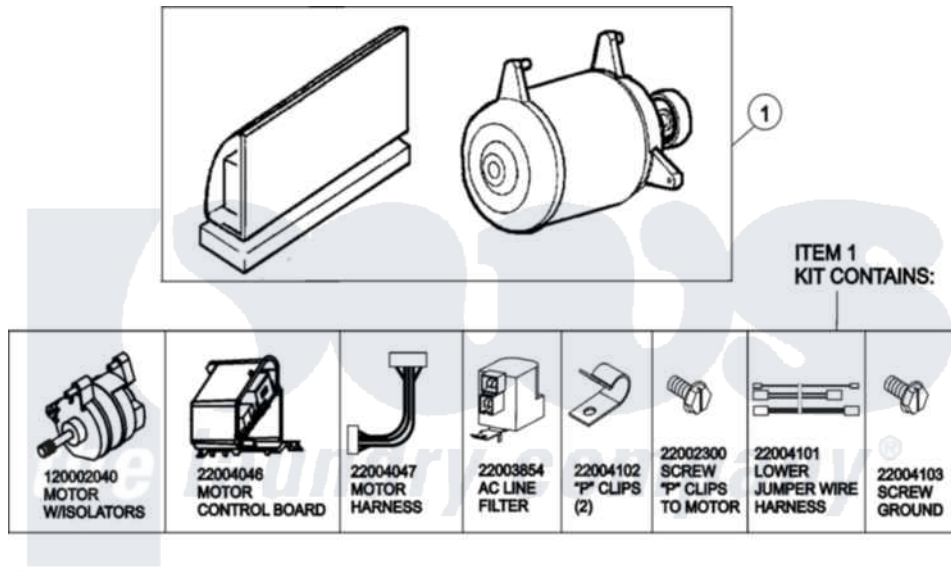

Maytag MAH14PDABW 12 - MOTOR & MOTOR CONTROL

(SEE TEXT FOR ITEMS 2, 3, 4 AND 8)

Maytag Commercial Maytag MAH14PDABW Washer Parts Parts Diagram 12 - MOTOR & MOTOR CONTROL
 Click on the part number to view part

Item	Original Part Number	Replaced By	Status	Part Description
001	12002039			Neptune Motor Conversion Kit
002	22004046			Control Assembly, Motor
003	22003856			Motor, Variable Speed
004	22004047	22004212		Motor Harness
005	33002190			SCrew, C BraCe, BraCket, Cabinet
006	22004102			P Clips
007	22002300	9740848		Screw, Mixing Valve Mounting
008	22003854	22003858		EMI Suppression Filter, 16a
009	22004101			Repair Jumper Harness
010	22003329			Isolator, Motor
011	22003686			Bolt, Motor
012	22002320			Washer, Belt Tension Bolt
013	22004103			Screw