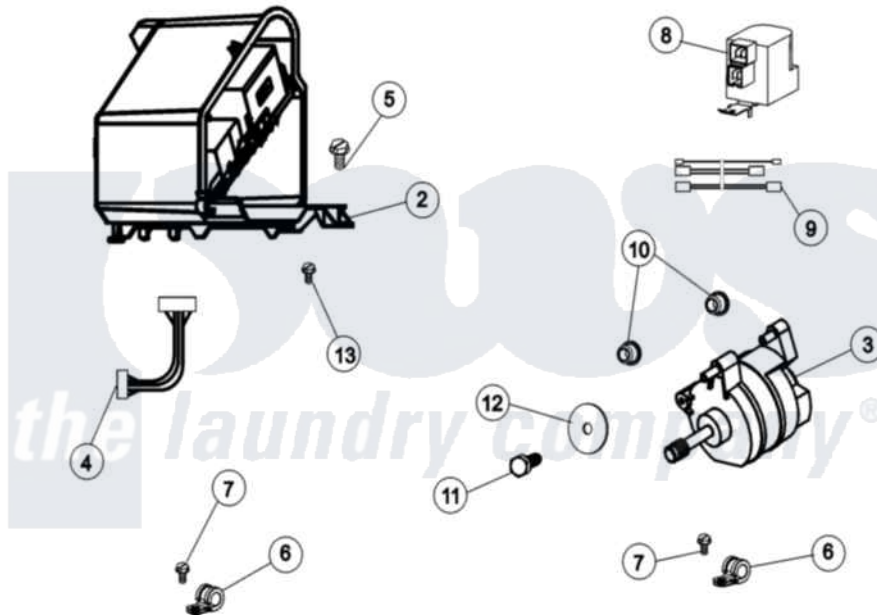

Maytag MAH14PDABW 12 - MOTOR & MOTOR CONTROL

(SEE TEXT FOR ITEMS 2, 3, 4 AND 8)

Maytag Commercial Maytag MAH14PDABW Washer Parts Parts Diagram 12 - MOTOR & MOTOR CONTROL
 Click on the part number to view part

Item	Original Part Number	Replaced By	Status	Part Description
001	12002039			Neptune Motor Conversion Kit
002	22004046			Control Assembly, Motor
003	22003856			Motor, Variable Speed
004	22004047	22004212		Motor Harness
005	33002190			SCrew, C BraCe, BraCket, Cabinet
006	22004102			P Clips
007	22002300	9740848		Screw, Mixing Valve Mounting
008	22003854	22003858		EMI Suppression Filter, 16a
009	22004101			Repair Jumper Harness
010	22003329			Isolator, Motor
011	22003686			Bolt, Motor
012	22002320			Washer, Belt Tension Bolt
013	22004103			Screw