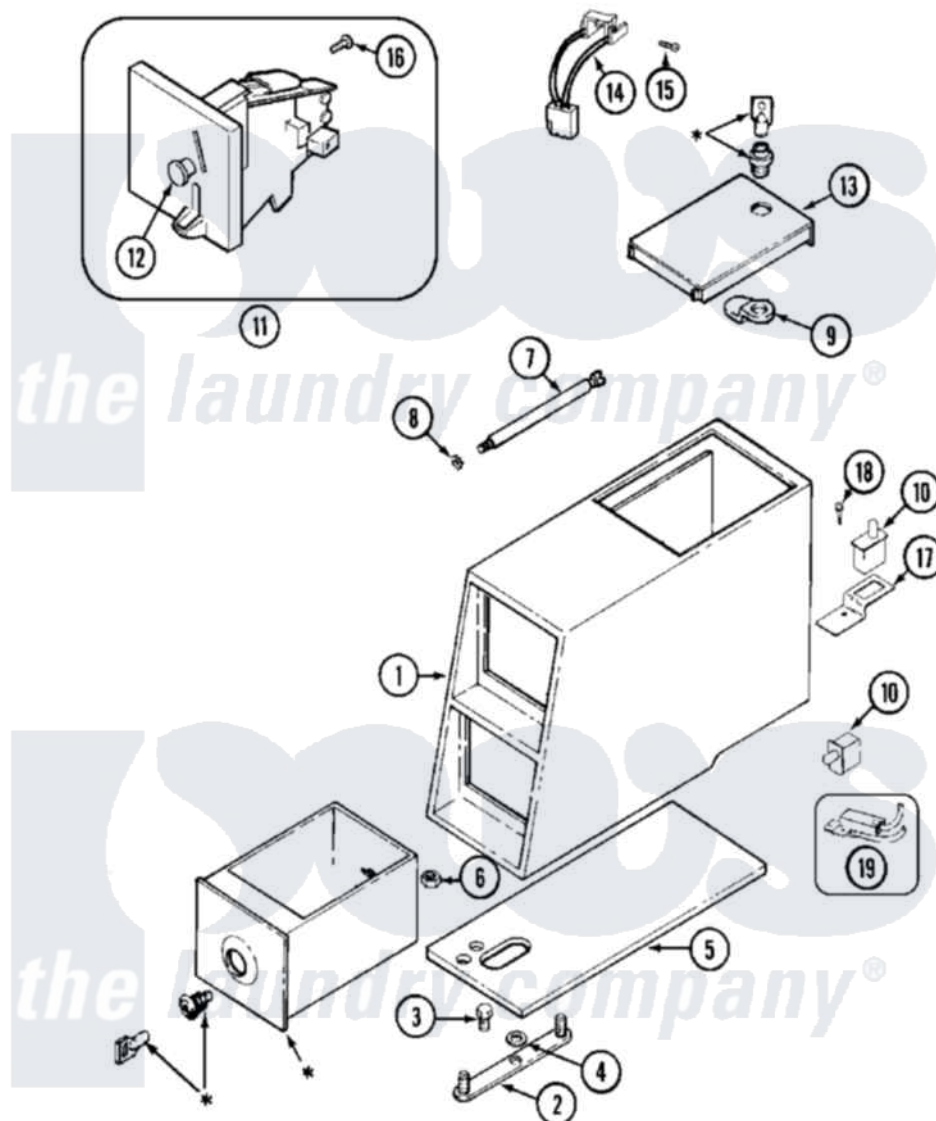

Maytag MAH14PDAEW 02 - CONTROL CENTER (PD)

* CONTACT YOUR COMMERCIAL LAUNDRY DISTRIBUTOR

Maytag [Commercial Maytag MAH14PDAEW Washer Parts](#) Parts Diagram 02 - CONTROL CENTER (PD)
 Click on the part number to view part

Item	Original Part Number	Replaced By	Status	Part Description
001	22002480			Vault, Coin PD Coin Drop Supplied By Dist.
002	22001810		Not Available	STRAP, MOUNTING
003	22001996	3370225		Screw
004	910309			Washer, Mounting Strap
005	22002072			Gasket, Control Center
006	Y052740	62739		Nut, Lock
007	213035			Bolt, Locking
008	910181			Lockwasher, Terminal Block
009	NLA		Not Available	CAM, LOCKING
010	22002536			Switch, Sensor
"	912012	3400409		Screw
011	22001873	22004112		Coin Drop Greenwald Us.25
"	22002144			Single Faceplate
012	216200			Face Plate Return Button
013	22001910	22003679		Timer Access Door Assembly
014	22001965			Optic Switch Assembly

015	314665	Screw, Switch Assembly
016	216068	Screw, Coin Drop
017	22001404	Bracket, Service Switch
018	22001069	Screw, Vault To Control Cover
019	22001966	Harness, Sensor Switch