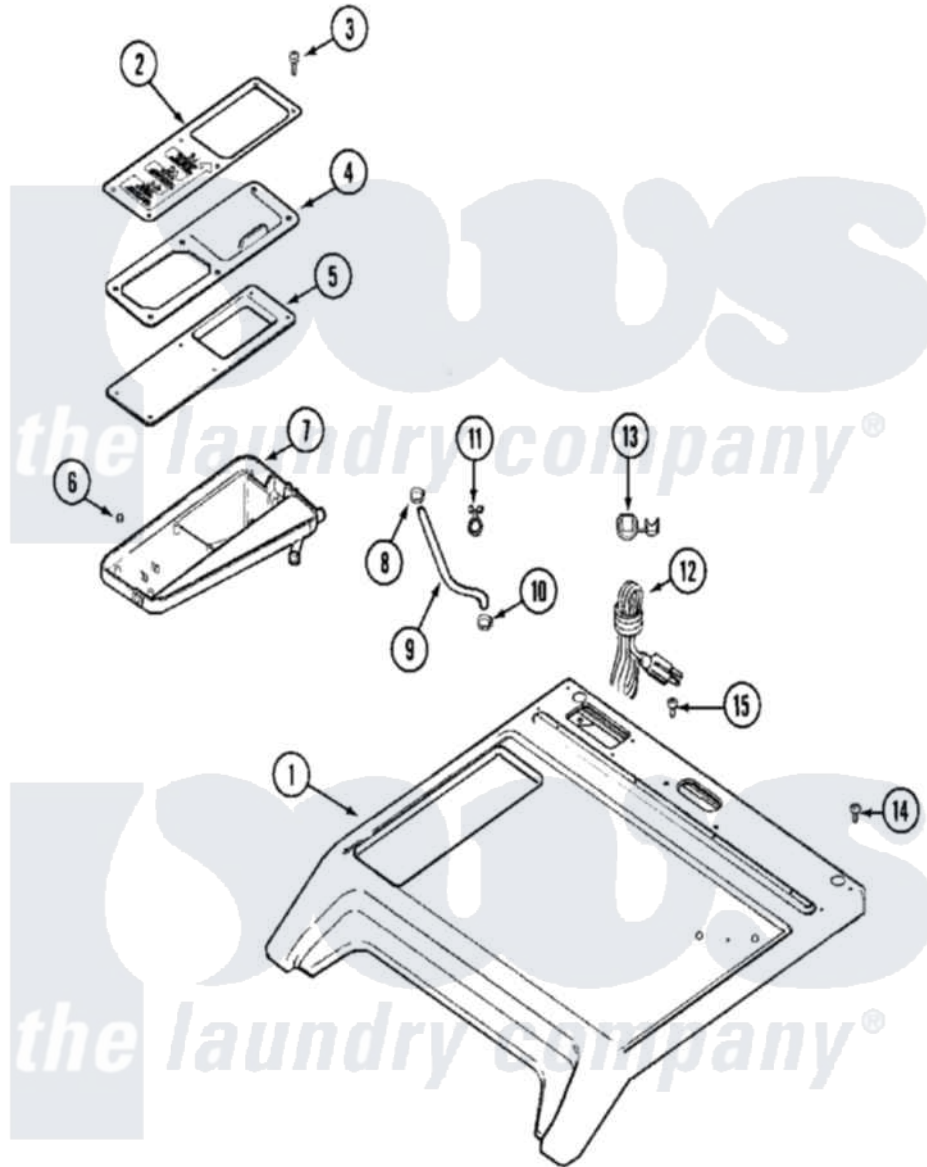

Maytag MAH14PDAEW 03 - TOP

Maytag [Commercial Maytag MAH14PDAEW Washer Parts](#) Parts Diagram 03 - TOP
 Click on the part number to view part

Item	Original Part Number	Replaced By	Status	Part Description
001	22003586	22004178		Cover, Top
"	NLA		Not Available	COVER, TOP (WHT)
002	22002032		Not Available	COVER, COMM. DISPENSER (WHT)
003	22002230	400021-1		Screw
004	22002091		Not Available	LID, COMMERCIAL DISPENSER
005	22002074		Not Available	BEZEL, COMMERCIAL
006	22002031			Pinnut, Bezel
007	22002075		Not Available	DISPENSER BOTTOM, COMMERCIAL
008	22002054	285655		Clamp, Hose
009	22002084			Hose, Shower
010	201011	285655		Clamp, Hose
011	212276	W10116760		Screw
"	22002027	74007164		Lock- Purs
012	308966		Not Available	CORD, POWER (EXPORT)

"	33001285	Not Available	CORD, POWER
"	33001689	Not Available	CORD, POWER (AS WRAPPED)
013	216183		Grommet, Cord Export
"	22002532	216183	Grommet, Cord Export
014	912365	3370225	Screw
015	210186	3370225	Screw