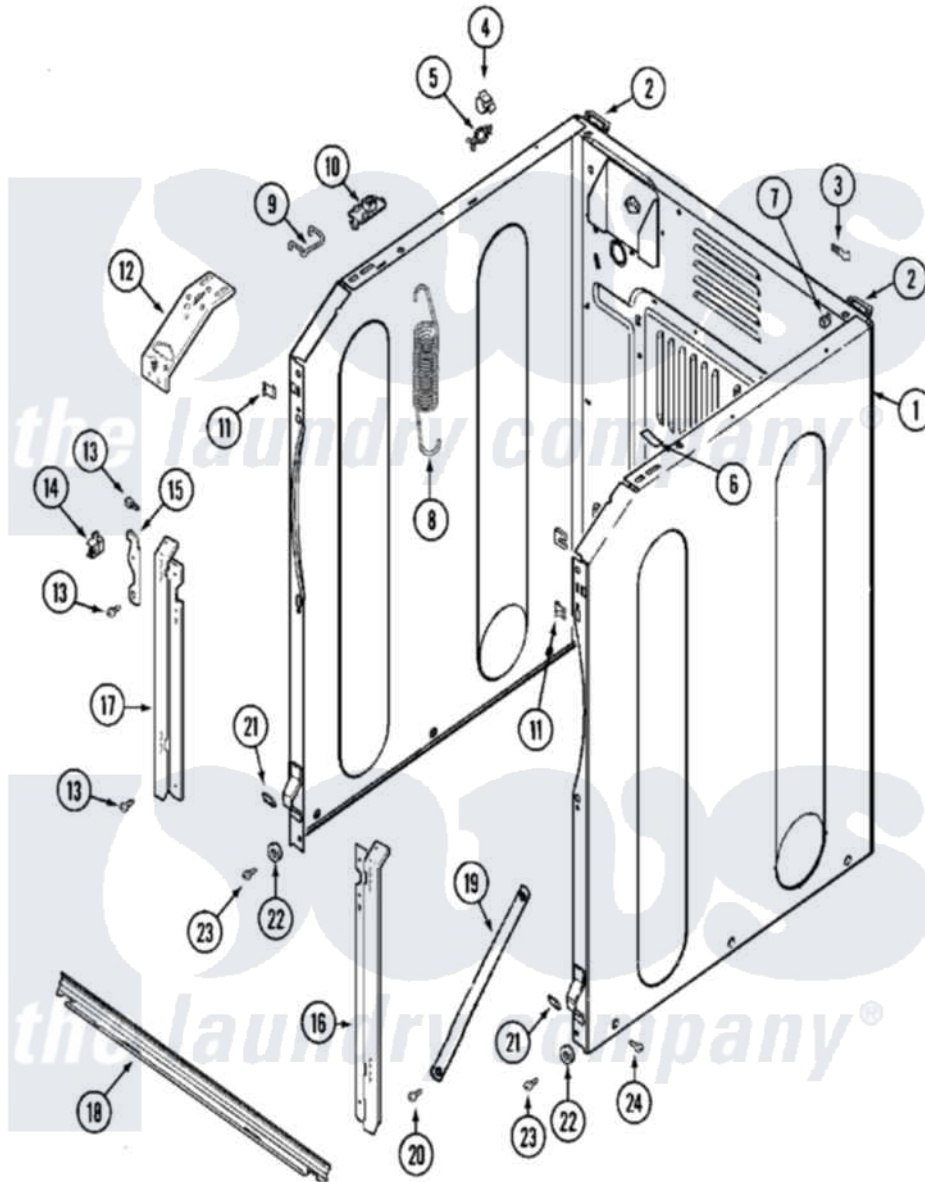

# Maytag MAH14PDAEW 04 - CABINET-FRONT

Maytag Commercial Maytag MAH14PDAEW Washer Parts Parts Diagram 04 - CABINET-FRONT  
 Click on the part number to view part

Item	Original Part Number	Replaced By	Status	Part Description
001	22002245	<a href="#">22003639</a>		Cabinet Assembly
"	<a href="#">22003639</a>			Cabinet Assembly
"	NLA		Not Available	CABINET (WHT)
002	<a href="#">22001995</a>			Screw Note: Screw, Tumbler Front And Shroud
"	22003367	<a href="#">22004095</a>		Hinge, Plastic
"	NLA		Not Available	BRACKET, CABINET HINGE
003	22001996	<a href="#">3370225</a>		Screw
"	<a href="#">22002178</a>			Bracket, Air Dome Hose
"	NLA		Not Available	TIE, WIRE
004	<a href="#">Y310376</a>			Clip, Door Switch Harness
005	315471	<a href="#">22003298</a>		Retainer, Wire
006	<a href="#">33001836</a>			Strap, Top Cover Support
007	310933	<a href="#">33002194</a>		Nut, Speed
008	<a href="#">22002100</a>			Spring
009	22002098	<a href="#">22002297</a>		Support, Spring
010	<a href="#">22001997</a>			Spacer, Top Cover