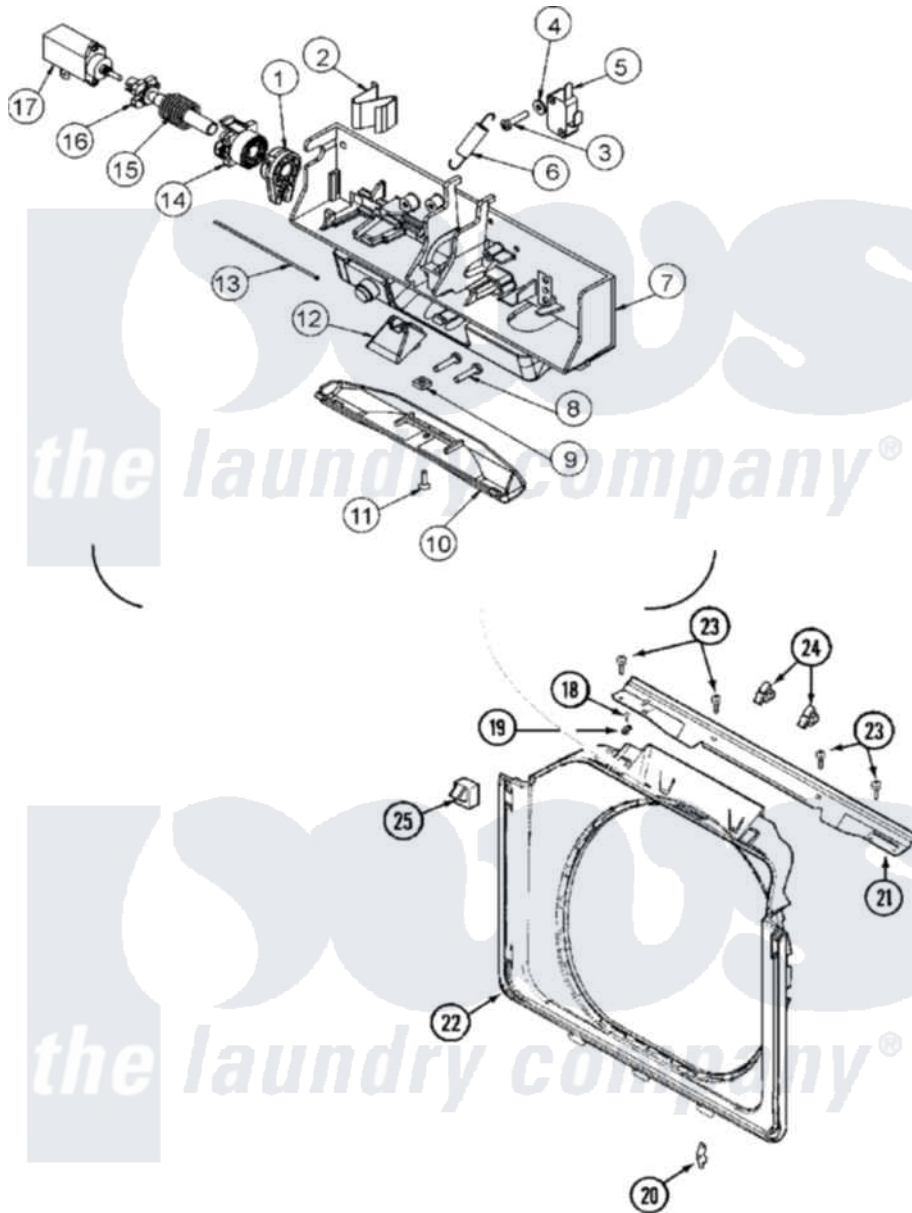

Maytag MAH14PDAEW 05 - DOOR SHROUD & DOOR LATCH ASSEMBLY

Maytag Commercial Maytag MAH14PDAEW Washer Parts Parts Diagram 05 - DOOR SHROUD & DOOR LATCH ASSEMBLY

Click on the part number to view part

Item	Original Part Number	Replaced By	Status	Part Description
001	22003716			Rotating Gear, Latch
002	22003717			Spring, Latch
003	22001352			Screw, Check Switch
004	22002165			Washer, Door Lock Switch
005	22002162			Switch, Door Lock Spin Enable
006	22002158			Spring, Gear Return
007	22003722			Switch Holder Assembly, Latch
008	22003719			Screw, Latch
009	22003720			Nut, Latch
010	22002957			Cover, Latch Assembly
011	22002435	241877		Screw
012	22003055			Ramp, Door Hoop
013	22002164			Cable, Door
014	22003715			Sliding Gear, Latch
015	22003721			Spring, Axle / Latch

016	22003718	Axle, Latch
017	22002119	Motor, Wax
018	22001996	3370225 Screw
019	22002014	Clip, Harness To Support
020	22002095	12001994 Cover
021	22002015	Support, Door Lock
"	22003637	BRACE ASSEMBLY, TOP CROSS CONTAINS ITEMS 12 & 13
022	22002234	Shroud And Dispenser Hose
023	22001995	Screw Note: Screw, Tumbler Front And Shroud
024	Y310376	Clip, Door Switch Harness
025	22002046	Switch, Secondary Door