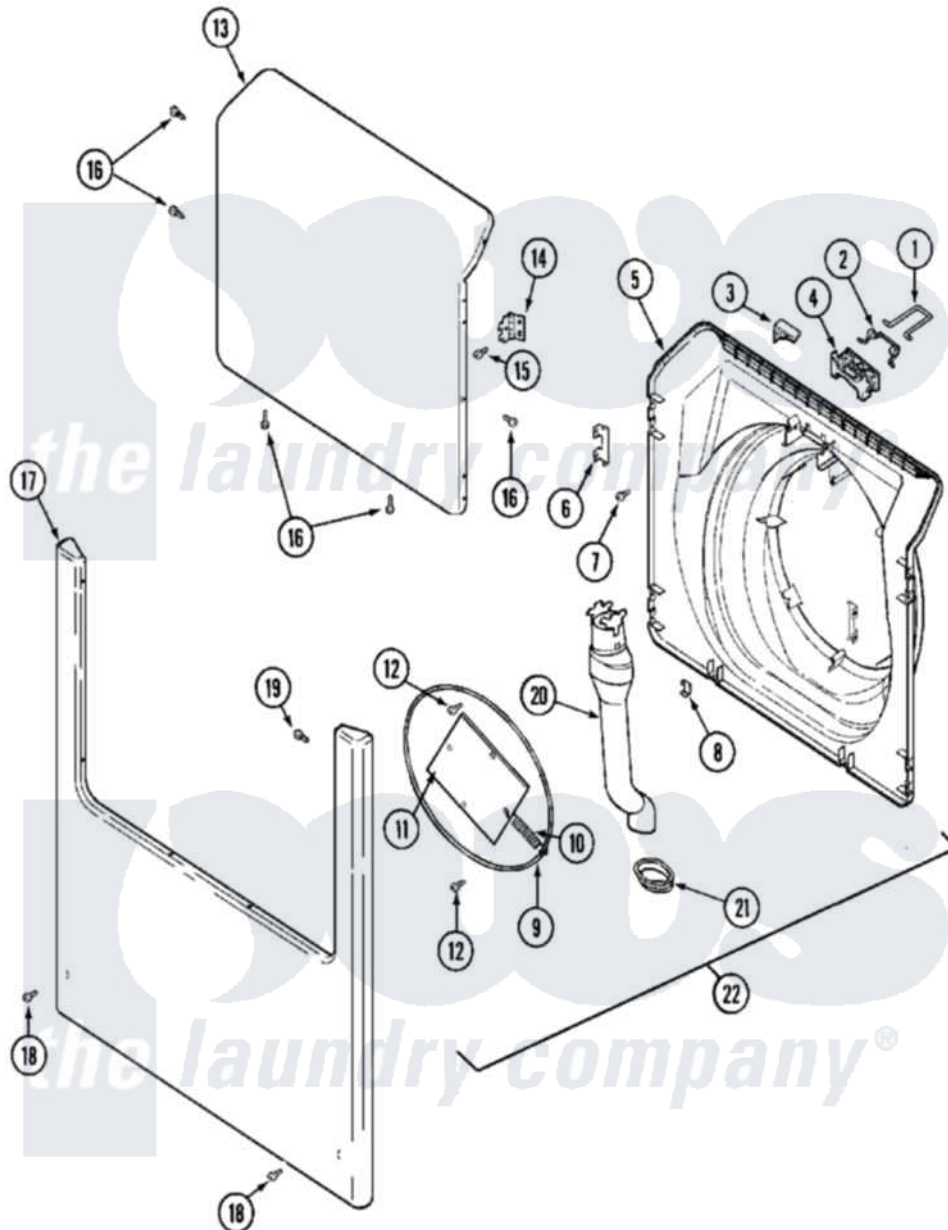

Maytag MAH14PDAEW 06 - DOOR & FRONT PANEL

Maytag [Commercial Maytag MAH14PDAEW Washer Parts](#) Parts Diagram 06 - DOOR & FRONT PANEL
 Click on the part number to view part

| Item | Original Part Number | Replaced By | Status | Part Description |
|------|--------------------------|--------------------------|---------------|-------------------------------|
| 001 | 22002002 | 22003222 | | Hoop, Lock |
| 002 | 22002003 | | | Spring, Latch |
| 003 | 22002355 | 22003083 | | Liner, Door Assembly W/Vent |
| 004 | 22002168 | | | Support, Lock Hoop |
| 005 | 22002355 | 22003083 | | Liner, Door Assembly W/Vent |
| " | 22002539 | 22003083 | | Liner, Door Assembly W/Vent |
| " | 22003076 | 22003083 | | Liner, Door Assembly W/Vent |
| 006 | 22002038 | | | Clip, Door |
| 007 | 22002007 | | | Screw, Wire Frame |
| 008 | 22002039 | | | Clip, Door |
| 009 | 22002104 | | | Frame, Wire |
| " | W10124350 | | Not Available | NOT REQUIRED PART OR SEE NOTE |
| 010 | 22002356 | | | Spring, Plate |
| " | W10124350 | | Not Available | NOT REQUIRED PART OR SEE NOTE |
| 011 | 22002094 | | | Frame, Wire |

| | | | |
|-----|--------------------------|--------------------------|--------------------------------|
| " | W10124350 | Not Available | NOT REQUIRED PART OR SEE NOTE |
| 012 | 22002007 | | Screw, Wire Frame |
| " | W10124350 | Not Available | NOT REQUIRED PART OR SEE NOTE |
| 013 | 22001979 | | Door, Outer |
| " | 22002333 | | Label, Open Door |
| 014 | 22002000 | 22002798 | Hinge, Door |
| 015 | 22002062 | 98006631 | Screw |
| 016 | 22002063 | | Screw No.8-18AB Wafer Head |
| 017 | 22002241 | 22002836 | Panel, Front |
| 018 | 22001496 | | Front Panel Fastener And Screw |
| 019 | 22002243 | | Screw, Front Panel And Hinge |
| " | 22002244 | | Clip, Grounding |
| 020 | 22002990 | 22003850 | Vent Tube Assembly |
| 021 | 22003075 | | Grommet, Vent Tube |
| 022 | 22003083 | | Liner, Door Assembly W/Vent |