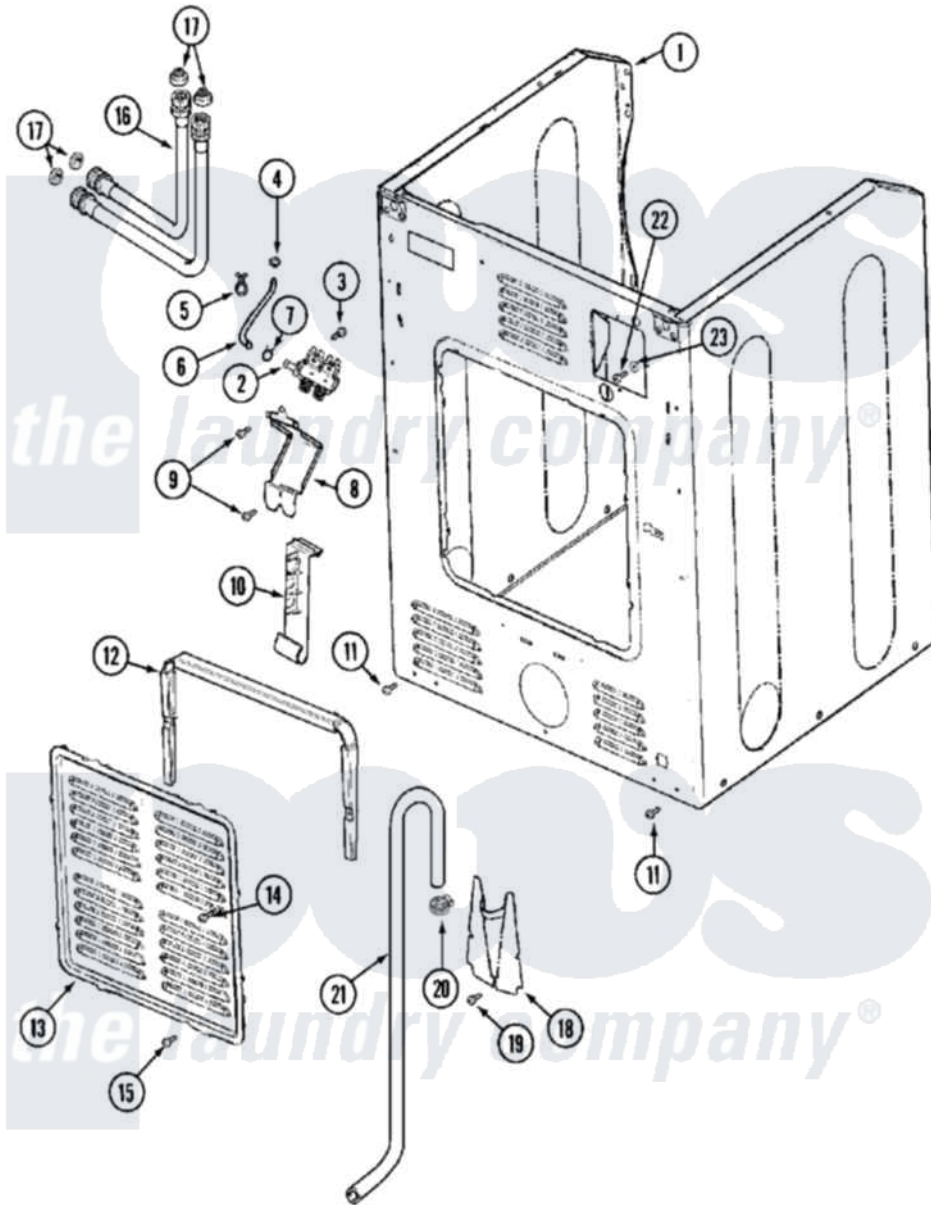

Maytag MAH14PDAEW 07 - CABINET-REAR

Maytag Commercial Maytag MAH14PDAEW Washer Parts Parts Diagram 07 - CABINET-REAR
 Click on the part number to view part

Item	Original Part Number	Replaced By	Status	Part Description
001	22002245	22003639		Cabinet Assembly
"	NLA		Not Available	CABINET (WHT)
002	22003831			Water Valve, 2 Coil
003	Y313561			Screw----NA
004	22002054	285655		Clamp, Hose
005	22002027	74007164		Lock- Purs
006	22001987	22002296		Hose, Injector
007	216169	596669		Clamp, Manifold
008	22002089	22002572		Bracket- W
009	22001996	3370225		Screw
010	22002076	33002213		Rack, Hose
011	22001995			Screw Note: Screw, Tumbler Front And Shroud
012	22002022			Spacer, Access Panel
013	22002092			Panel, Access
014	22002295	67006908		Screw, Ice Rack
015	22001996	3370225		Screw

016	22002475	76313	Hosefill
017	Y013783		Washer, Inlet Hose
018	22002093	22002704	Cover, Drain Hose
019	22001995		Screw Note: Screw, Tumbler Front And Shroud
020	22001984	285655	Clamp, Hose
021	12001659	12001807	Drain Hose Kit
"	22002891	12001807	Drain Hose Kit
"	22002892		Retainer, Drain Hose
"	22002893	8539404	Tie-Wire
"	NLA	Not Available	HOSE, DRAIN---N
022	NLA	Not Available	SCREW, GROUND LUG
023	NLA	Not Available	WASHER, GROUND LUG