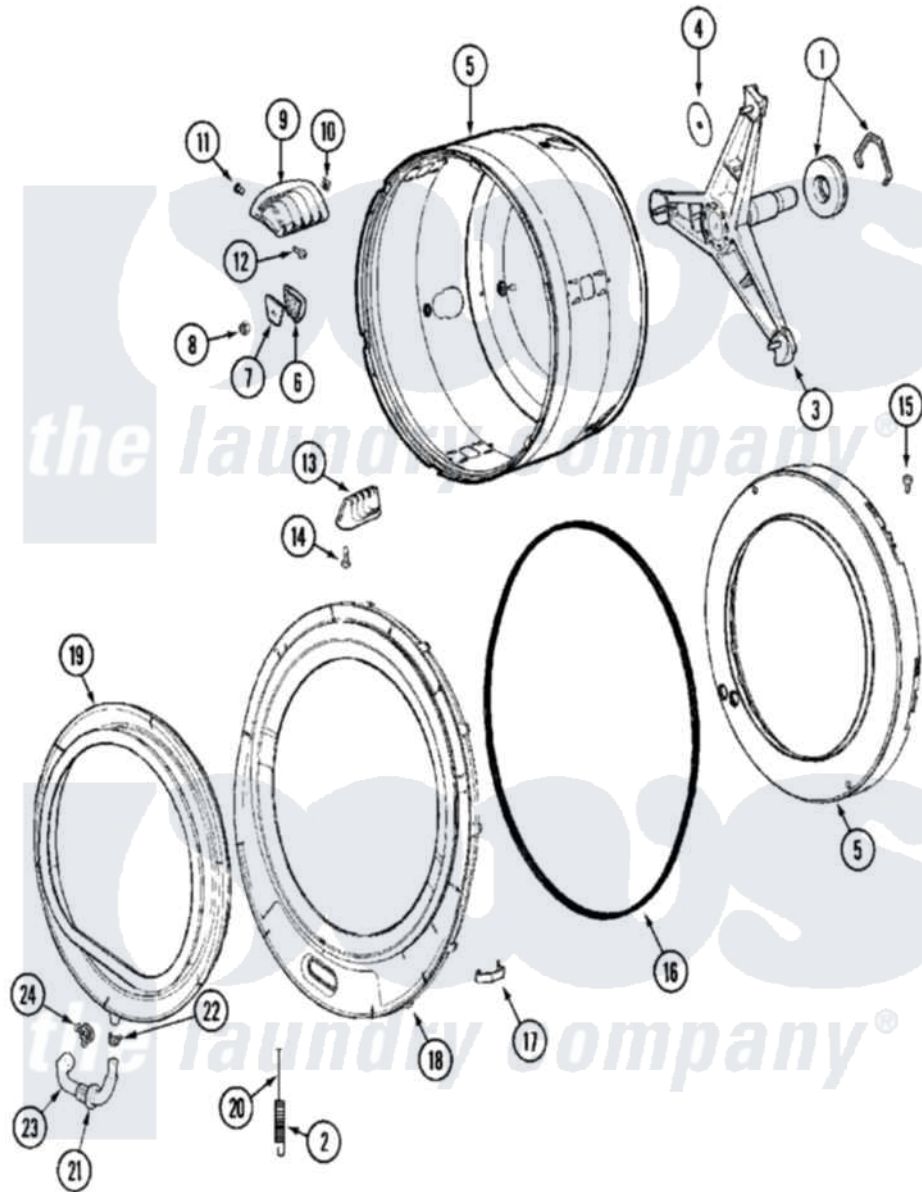

Maytag MAH14PDAEW 09 - SPINNER ASSEMBLY & OUTER TUB COVER

Maytag [Commercial Maytag MAH14PDAEW Washer Parts](#) Parts Diagram 09 - SPINNER ASSEMBLY & OUTER TUB COVER

[Click on the part number to view part](#)

Item	Original Part Number	Replaced By	Status	Part Description
001	12001478	12002022		Lip Seal Kit
002	22002099			Spring, Tub
003	22001994	W10181639		Support
"	22002123			Tube, Molykote
"	22002897	W10181639		Support
004	22002023			Washer, Plastic
005	22002115	6-2717080		Spinner As
006	22002021	22002482		Washer, Profile
007	22002020			Washer, Spinner Support
008	22002122	2207454		Nut, Hex
009	22001985			Baffle, Drip
010	22002009			Grommet, Baffle
011	22001999			Grommet, Baffle
012	22002325	22003556		Screw, Baffle
013	22001986			Baffle, Drip
014	22002059			Screw, Baffle

015	22002028		Not Available	PART NEVER USED IN PRODUCTION
"	NLA		Not Available	SCREW, BALANCE RING
016	22002077			Seal, Tub Cover
017	22002050			Clip, Tub To Cover
018	22002238	22003212		Cover, Tub --W
"	22002961	22003212		Cover, Tub --W
"	22003074			Guard, Hose
"	22003212			Cover, Tub --W
019	12001772	12002533		Boot Kit
"	22001978	12002533		Boot Kit
020	22002327			Wire, Boot Clamp