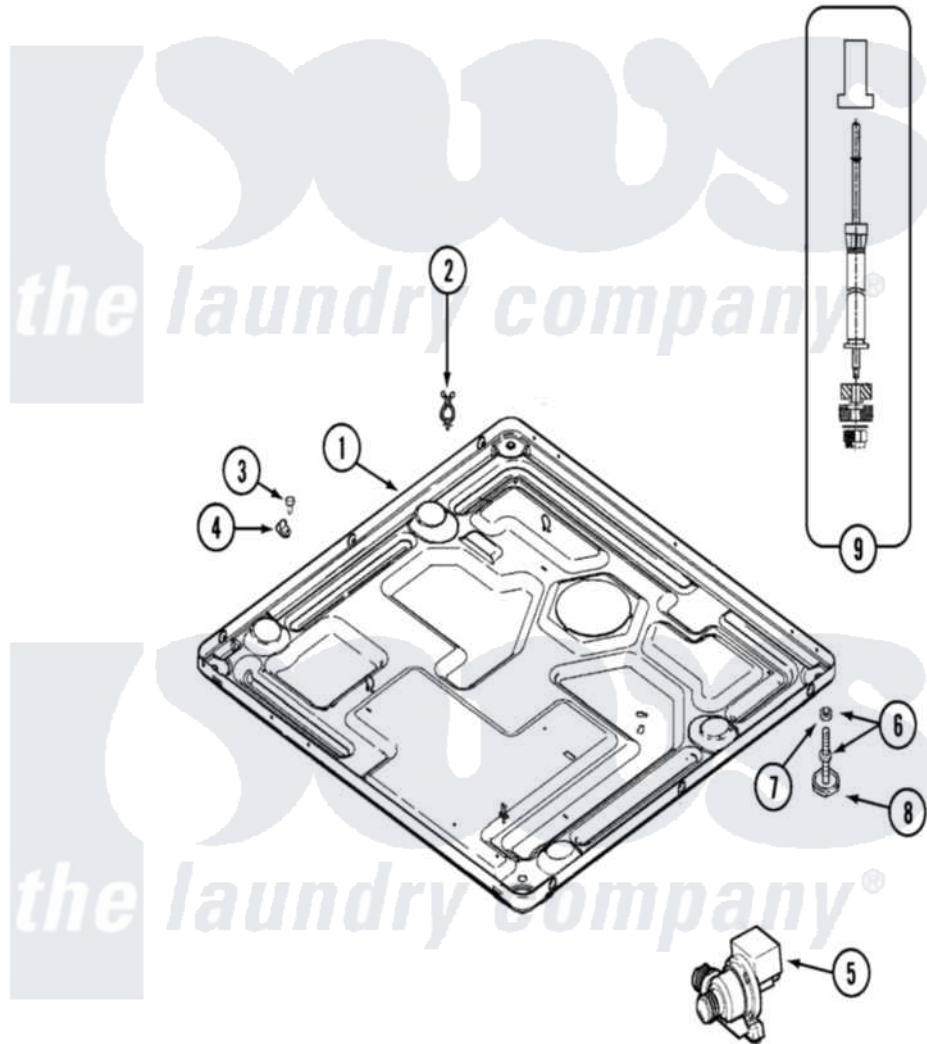

Maytag MAH14PDAEW 10 - BASE

Maytag [Commercial Maytag MAH14PDAEW Washer Parts](#) Parts Diagram 10 - BASE
 Click on the part number to view part

Item	Original Part Number	Replaced By	Status	Part Description
001	22002240	22003435		Base, Assembly
"	22002476	22003778		Transformer
"	22002477			Shield, Transformer
"	22003580			Base, Assembly
002	315471	22003298		Retainer, Wire
003	212276	W10116760		Screw
004	22002014			Clip, Harness To Support
005	22002809	22003635		Pump, High Torque
006	22001915	22003544		Adjustable Leg W/Foot And Nut
007	Y052740	62739		Nut, Lock
008	210684			Foot, Adjustable Leg
009	22001988			Strut Assembly-Rear