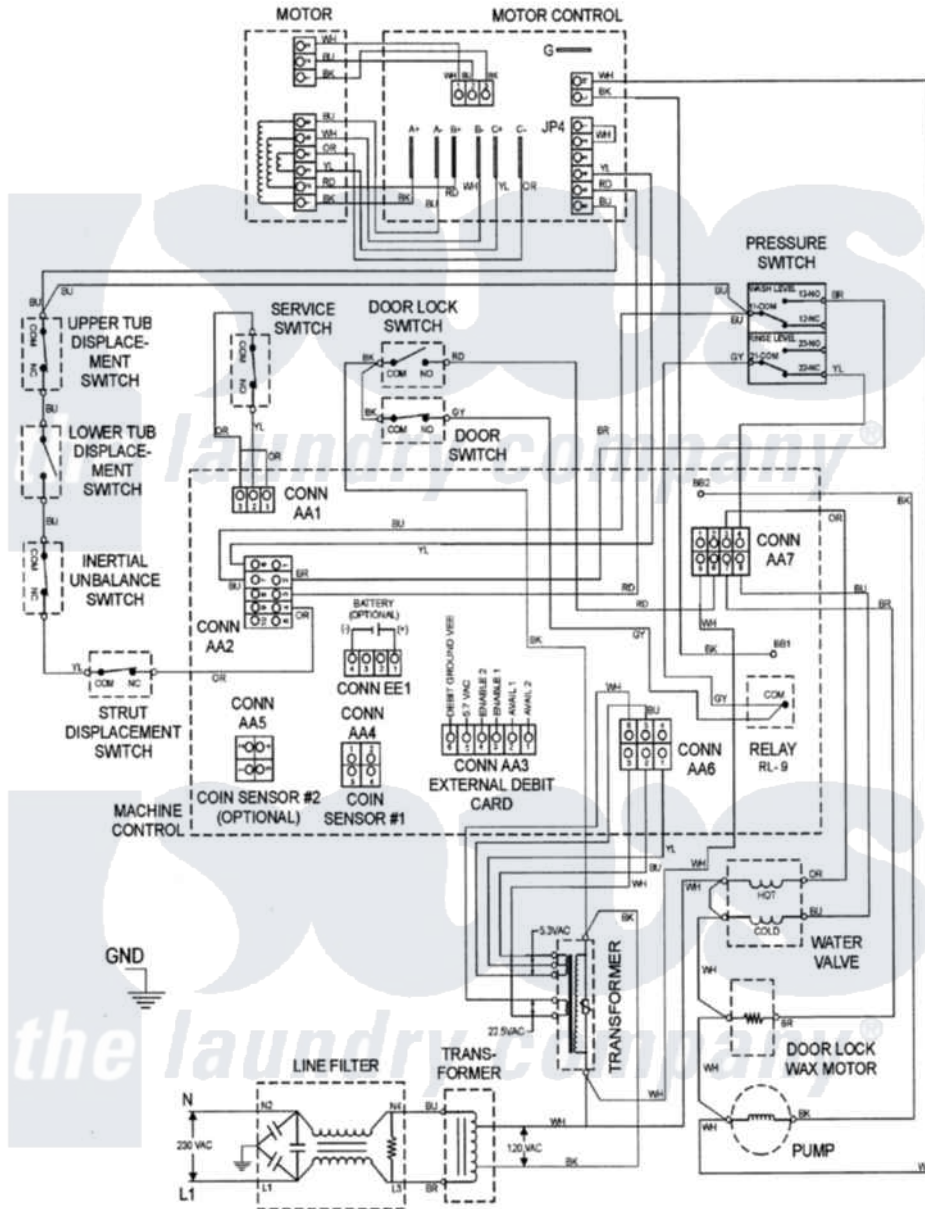

Maytag MAH14PDAEW 11 - WIRING INFORMATION

Maytag Commercial Maytag MAH14PDAEW Washer Parts Parts Diagram 11 - WIRING INFORMATION
 Click on the part number to view part

Item	Original Part Number	Replaced By	Status	Part Description
001	NLA		Not Available	WIRING INFORMATION