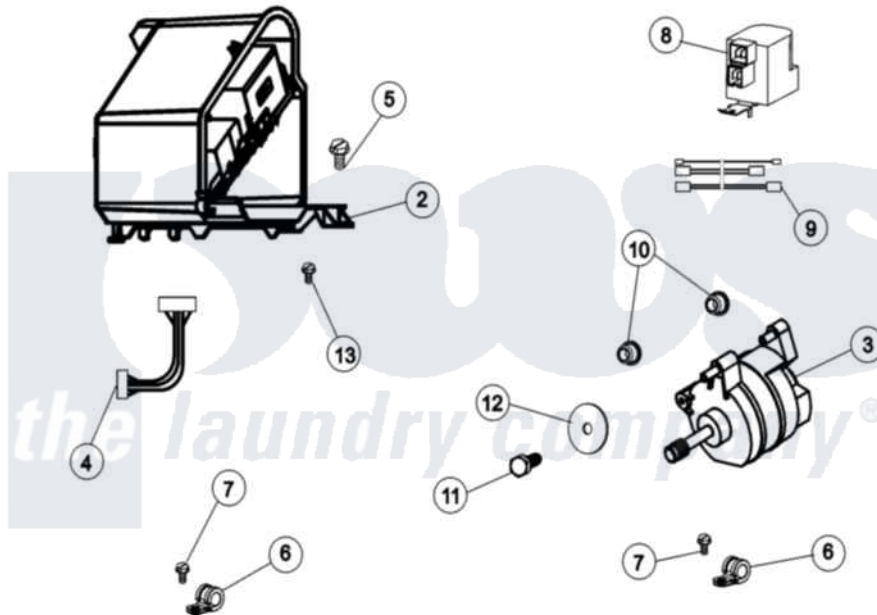

Maytag MAH14PDAEW 12 - MOTOR & MOTOR CONTROL

(SEE TEXT FOR ITEMS 2, 3, 4 AND 8)

Maytag Commercial Maytag MAH14PDAEW Washer Parts Parts Diagram 12 - MOTOR & MOTOR CONTROL
Click on the part number to view part

Item	Original Part Number	Replaced By	Status	Part Description
001	12002039			Neptune Motor Conversion Kit
002	22004046			Control Assembly, Motor
003	22003856			Motor, Variable Speed
004	22004047	22004212		Motor Harness
005	33002190			SCrew, C BraCe, BraCket, Cabinet
006	22004102			P Clips
007	22002300	9740848		Screw, Mixing Valve Mounting
008	22003854	22003858		EMI Suppression Filter, 16a
009	22004101			Repair Jumper Harness
010	22003329			Isolator, Motor
011	22003686			Bolt, Motor
012	22002320			Washer, Belt Tension Bolt
013	22004103			Screw