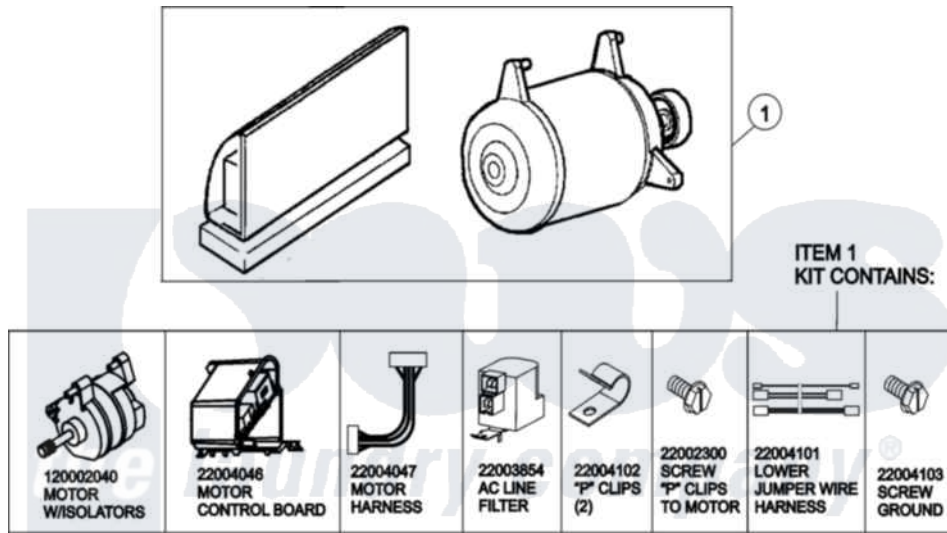

Maytag MAH14PDAEW 12 - MOTOR & MOTOR CONTROL

(SEE TEXT FOR ITEMS 2, 3, 4 AND 8)

Maytag Commercial Maytag MAH14PDAEW Washer Parts Parts Diagram 12 - MOTOR & MOTOR CONTROL
Click on the part number to view part

Item	Original Part Number	Replaced By	Status	Part Description
001	12002039			Neptune Motor Conversion Kit
002	22004046			Control Assembly, Motor
003	22003856			Motor, Variable Speed
004	22004047	22004212		Motor Harness
005	33002190			SCrew, C BraCe, BraCket, Cabinet
006	22004102			P Clips
007	22002300	9740848		Screw, Mixing Valve Mounting
008	22003854	22003858		EMI Suppression Filter, 16a
009	22004101			Repair Jumper Harness
010	22003329			Isolator, Motor
011	22003686			Bolt, Motor
012	22002320			Washer, Belt Tension Bolt
013	22004103			Screw