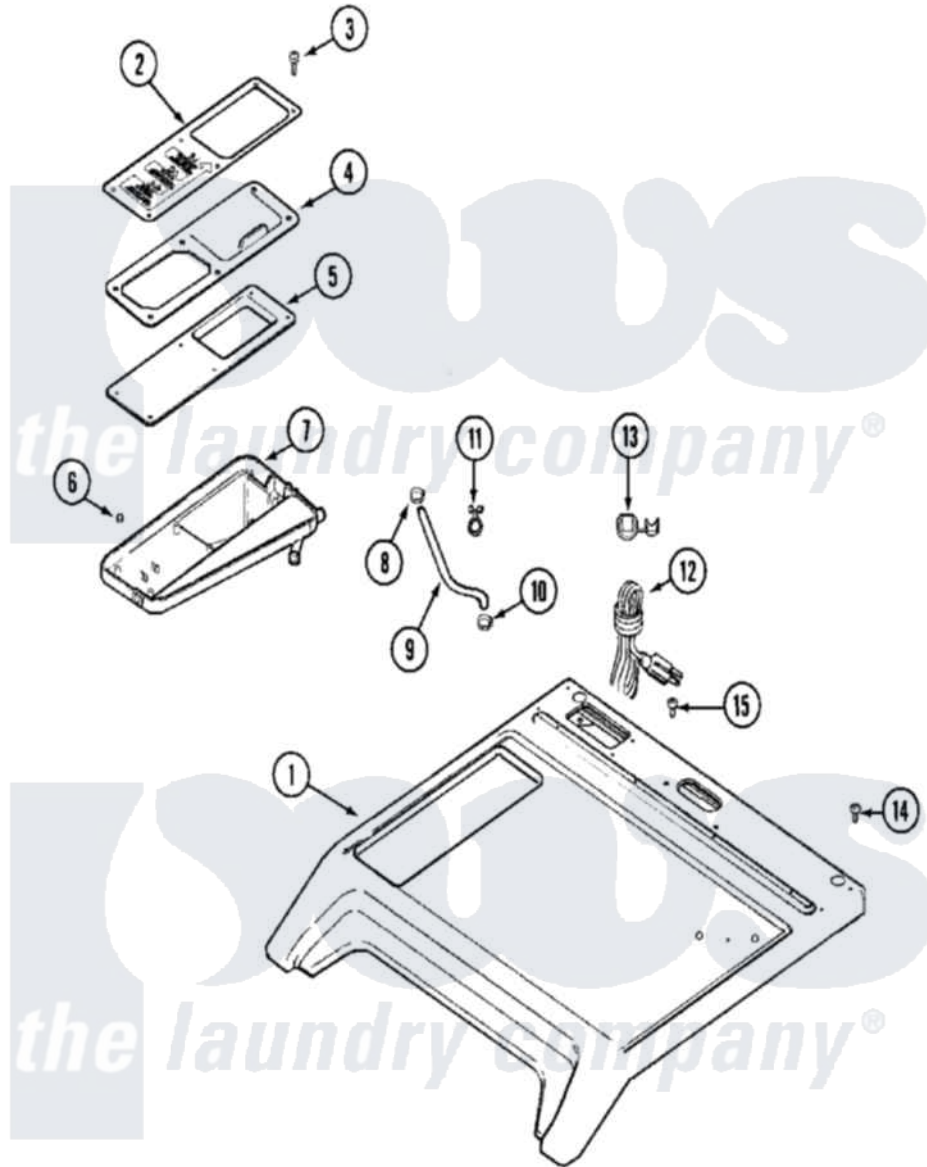

# Maytag MAH14PDAGW 03 - TOP

Maytag [Commercial Maytag MAH14PDAGW Washer Parts](#) Parts Diagram 03 - TOP  
 Click on the part number to view part

Item	Original Part Number	Replaced By	Status	Part Description
001	22003586	<a href="#">22004178</a>		Cover, Top
"	NLA		Not Available	COVER, TOP (WHT)
002	22002032		Not Available	COVER, COMM. DISPENSER (WHT)
003	22002230	<a href="#">400021-1</a>		Screw
004	22002091		Not Available	LID, COMMERCIAL DISPENSER
005	22002074		Not Available	BEZEL, COMMERCIAL
006	<a href="#">22002031</a>			Pinnut, Bezel
007	22002075		Not Available	DISPENSER BOTTOM, COMMERCIAL
008	22002054	<a href="#">285655</a>		Clamp, Hose
009	<a href="#">22002084</a>			Hose, Shower
010	201011	<a href="#">285655</a>		Clamp, Hose
011	212276	<a href="#">W10116760</a>		Screw
"	22002027	<a href="#">74007164</a>		Lock- Purs
012	308966		Not Available	CORD, POWER (EXPORT)

"	33001285	Not Available	CORD, POWER
"	33001689	Not Available	CORD, POWER (AS WRAPPED)
013	<a href="#">216183</a>		Grommet, Cord Export
"	22002532	<a href="#">216183</a>	Grommet, Cord Export
014	912365	<a href="#">3370225</a>	Screw
015	210186	<a href="#">3370225</a>	Screw