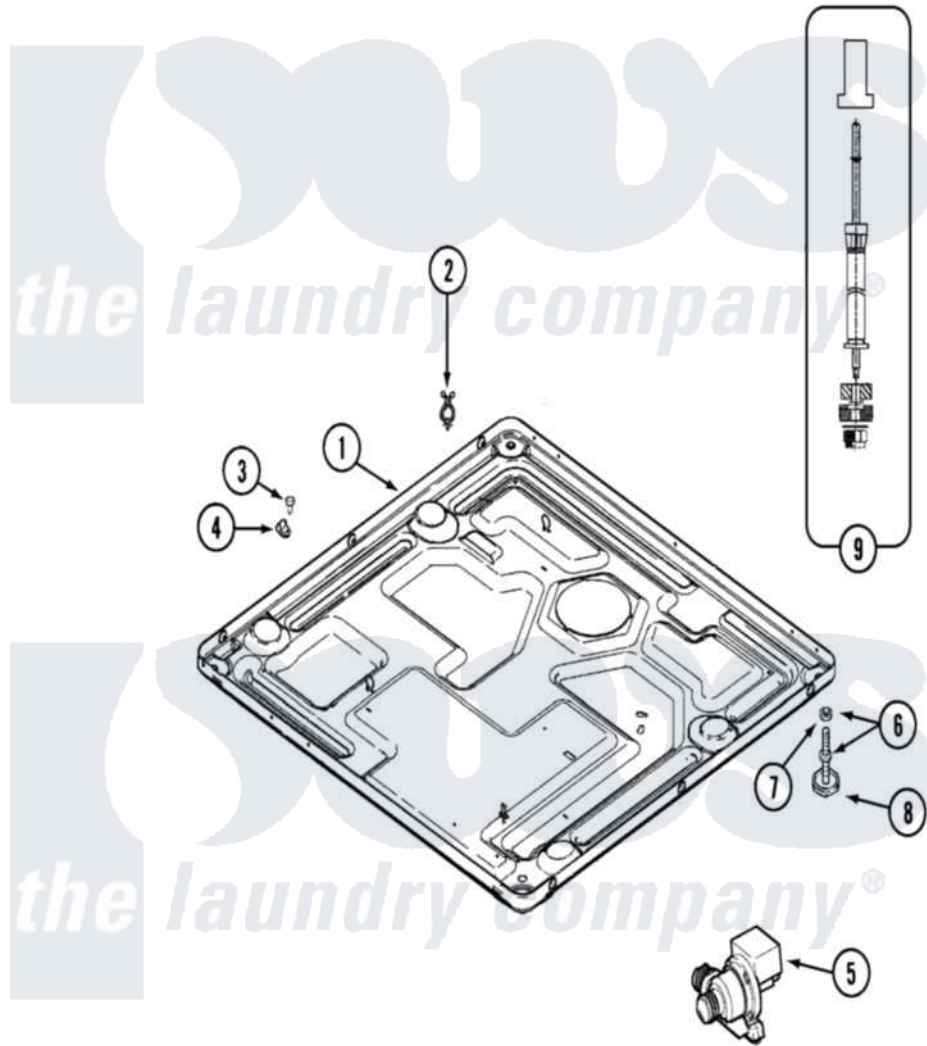

Maytag MAH14PDAGW 10 - BASE

Maytag Commercial Maytag MAH14PDAGW Washer Parts Parts Diagram 10 - BASE
 Click on the part number to view part

Item	Original Part Number	Replaced By	Status	Part Description
001	22002240	22003435		Base, Assembly
"	22002476	22003778		Transformer
"	22002477			Shield, Transformer
"	22003580			Base, Assembly
002	315471	22003298		Retainer, Wire
003	212276	W10116760		Screw
004	22002014			Clip, Harness To Support
005	22002809	22003635		Pump, High Torque
006	22001915	22003544		Adjustable Leg W/Foot And Nut
007	Y052740	62739		Nut, Lock
008	210684			Foot, Adjustable Leg
009	22001988			Strut Assembly-Rear