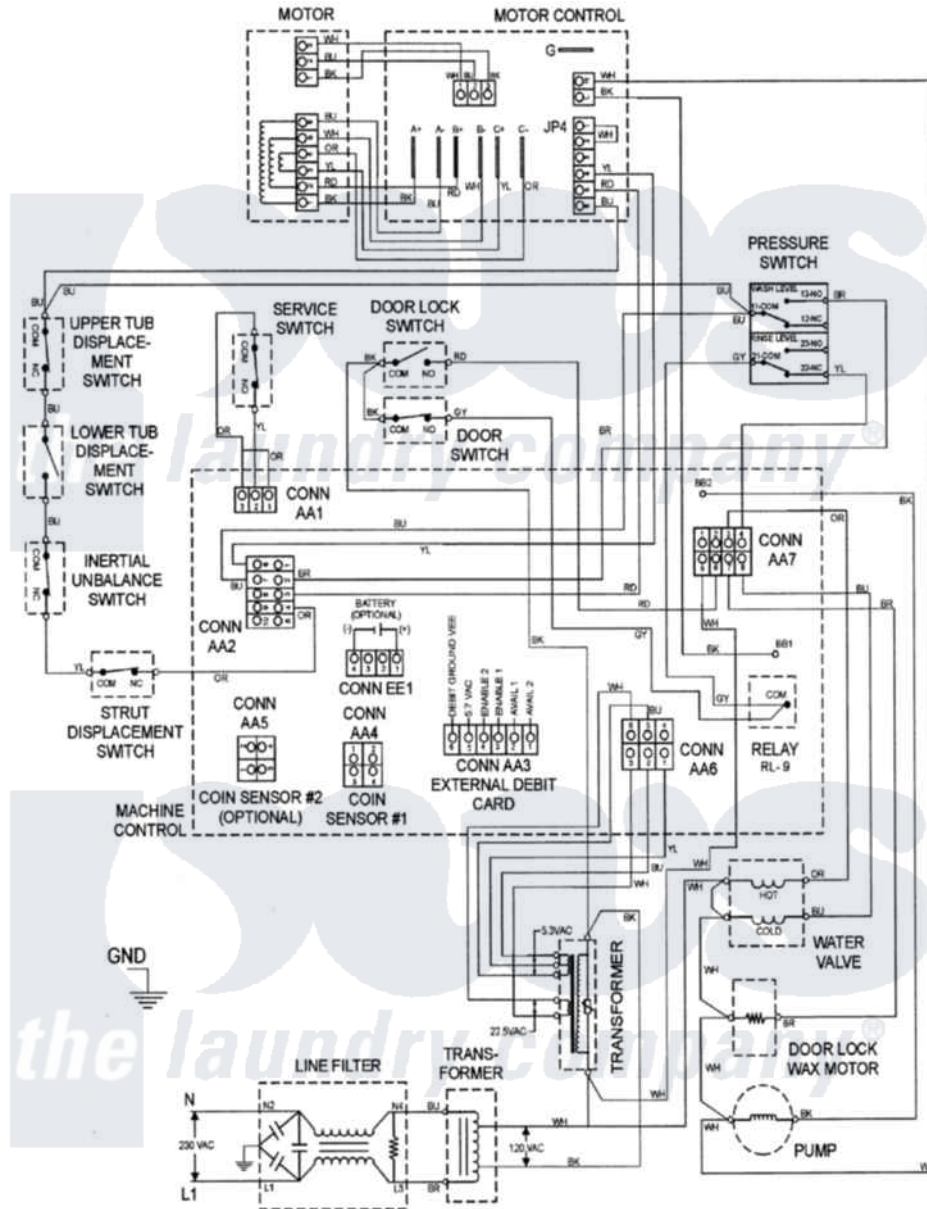

Maytag MAH14PDAGW 11 - WIRING INFORMATION

Maytag Commercial Maytag MAH14PDAGW Washer Parts Parts Diagram 11 - WIRING INFORMATION
 Click on the part number to view part

Item	Original Part Number	Replaced By	Status	Part Description
001	NLA		Not Available	WIRING INFORMATION