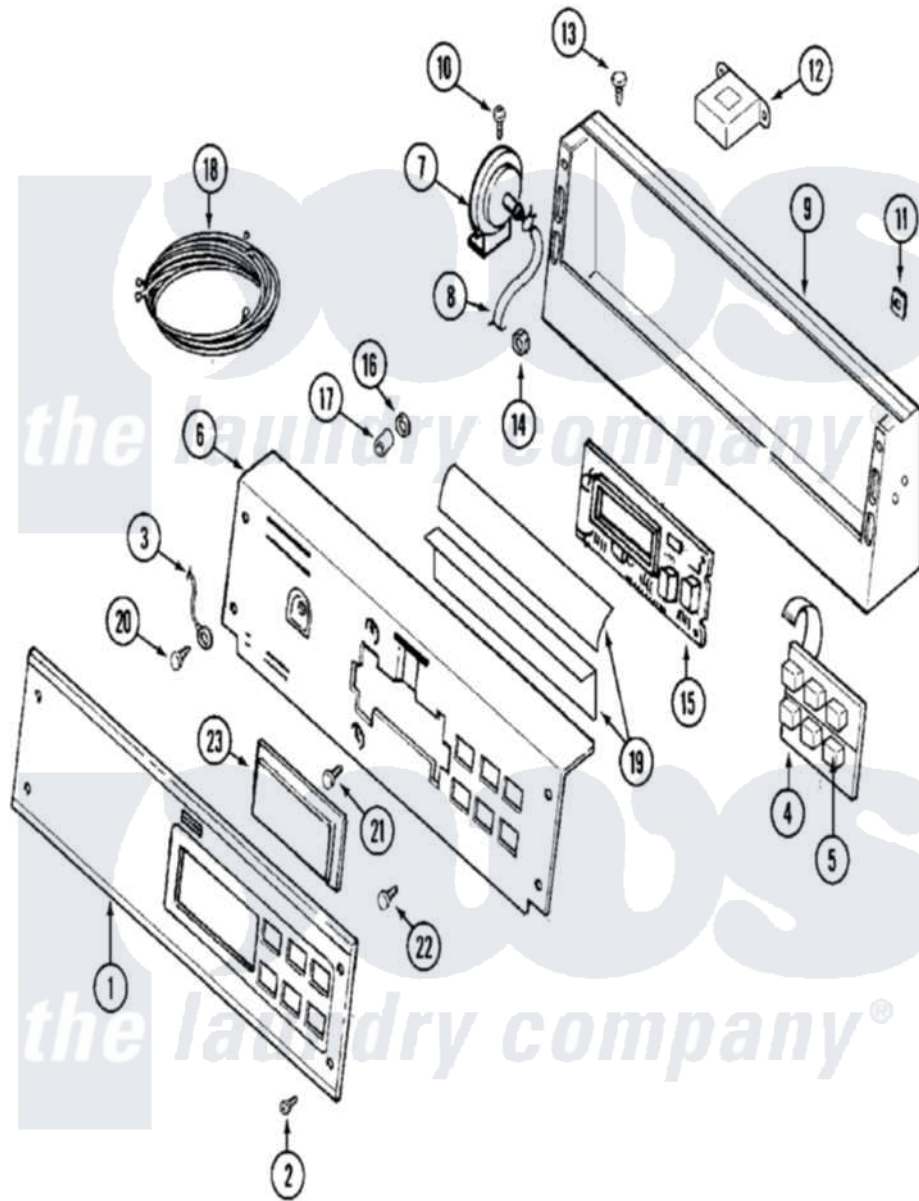

Maytag MAH14PDBAW 01 - CONTROL PANEL

Maytag [Commercial Maytag MAH14PDBAW Washer Parts](#) Parts Diagram 01 - CONTROL PANEL
 Click on the part number to view part

Item	Original Part Number	Replaced By	Status	Part Description
001	22003655		Not Available	PANEL, CONTROL ASSY. (WHT)
002	215506			Screw, Control Panel Overlay
003	205810			Wire, Ground
004	206808	W10135389		Push Button And Switch Assembly
"	215527	W10140652		Screw, 6-20 X 1/2
005	215517	W10131113		Push Button
006	22003094			Switch And Back Brkt Assembly
007	22002994			Switch, Pressure
008	22002010			Hose, Pressure Switch
009	22003089			Console
"	33002256			Seal, Cabinet
010	22001996	3370225		Screw
011	215003			Fastener, Panel And Bracket
012	22002139			Transformer

"	22003047		Filter, Power Line
"	22003048	22003602	Bracket- P
"	912365	3370225	Screw
013	211251		Screw, Transformer
014	22001419		Nut, Transformer
015	22002942	22004172	Relay Board Drs
"	22003560	22003703	Board, Control
016	912077		Locknut, Reader Harness
017	22002943		Stand-Off
018	22003654		Harness, Wire
019	22001511	22002954	Deflector, Water
020	211252		Screw, Ground Wire
021	215526		Screw, Circuit Board
022	215527	W10140652	Screw, 6-20 X 1/2
023	22001962	W10131114	Cover, Display