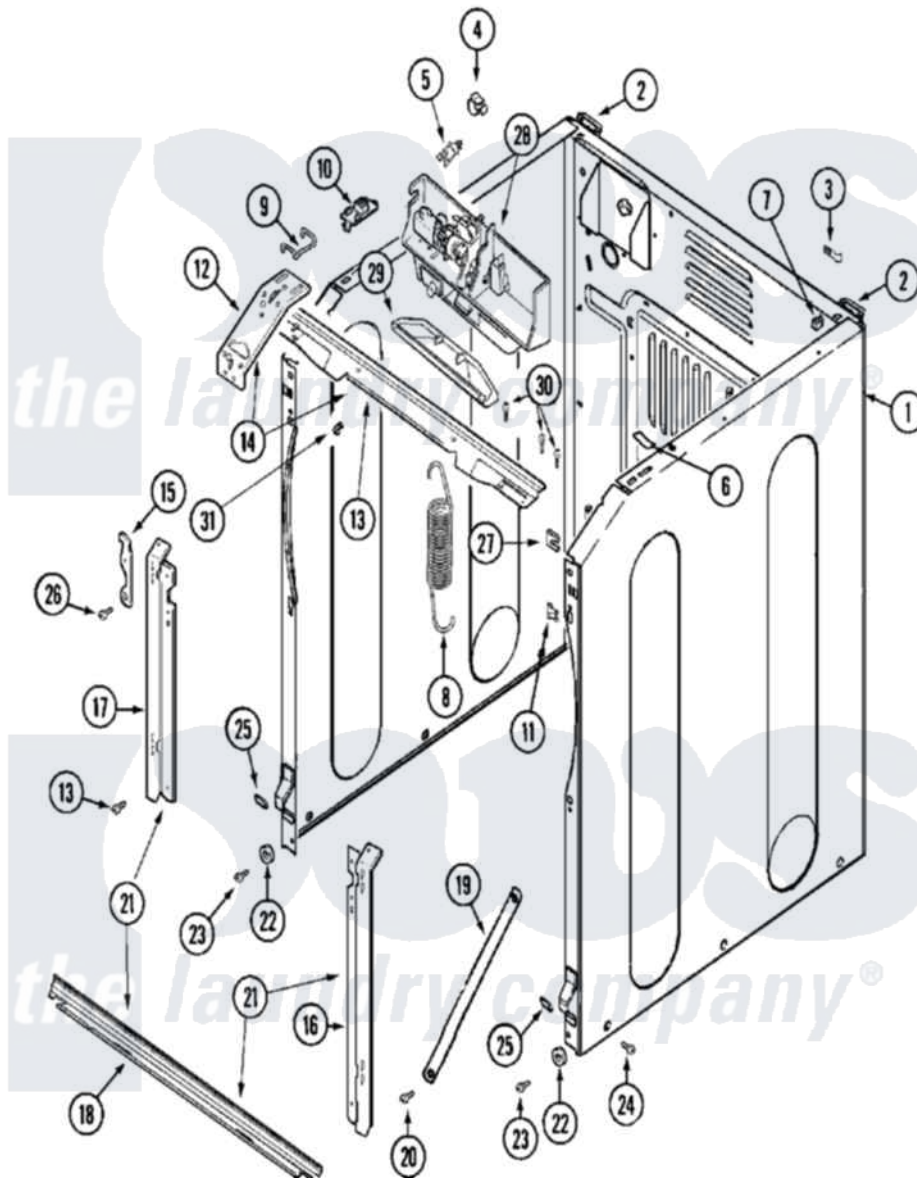

Maytag MAH14PDBAW 02 - CABINET-FRONT

Maytag Commercial Maytag MAH14PDBAW Washer Parts Parts Diagram 02 - CABINET-FRONT
 Click on the part number to view part

Item	Original Part Number	Replaced By	Status	Part Description
001	22003639			Cabinet Assembly
"	NLA		Not Available	CABINET ASSY. (WHT)
002	22001995			Screw Note: Screw, Tumbler Front And Shroud
"	22003367	22004095		Hinge, Plastic
003	22002178			Bracket, Air Dome Hose
"	22002925	3370225		Screw
004	22002014			Clip, Harness To Support
005	22003298			Retainer, Wire
006	33001836			Strap, Top Cover Support
007	310933	33002194		Nut, Speed
008	22002100			Spring
009	22002297			Support, Spring
010	22001997			Spacer, Top Cover
011	22002239			Clip, Front Panel
012	22002090			Brace, Corner
"	22002292			Brace, Corner

"	22003622		Brace, Corner
"	22003623		Brace, Corner
013	22002015		Support, Door Lock
"	22003626		Support, Door Lock
014	22003637		BRACE ASSEMBLY, TOP CROSS CONTAINS ITEMS 12 & 13
015	22002247	33002597	Hook, Security
016	22003224		Bracket, Shroud
"	22003625		Bracket, Shroud Support
017	22002985		Bracket, Shroud
"	22003624		Bracket, Shroud Support
018	22002505	Not Available	BRIDGE, SHROUD SUPPORT
"	22003664		Support, Lower Shroud
019	22002767		Brace, Cross
020	22001995		Screw Note: Screw, Tumbler Front And Shroud
021	22003638	22003652	Shroud Support Assembly
022	22002025		Disc, Front Panel Spacer
023	22001995		Screw Note: Screw, Tumbler Front And Shroud
024	213007		Xfor Cabinet See Cabinet, Back
"	22003409	213007	Xfor Cabinet See Cabinet, Back
025	22002239		Clip, Front Panel
026	22001995		Screw Note: Screw, Tumbler Front And Shroud
027	22002049		Clip Note: Clip, Front Panel
028	22002119		Motor, Wax
"	NLA	Not Available	LATCH, ASSY. (COMMERCIAL)
029	22002957		Cover, Latch Assembly
030	22001995		Screw Note: Screw, Tumbler Front And Shroud
031	22002014		Clip, Harness To Support