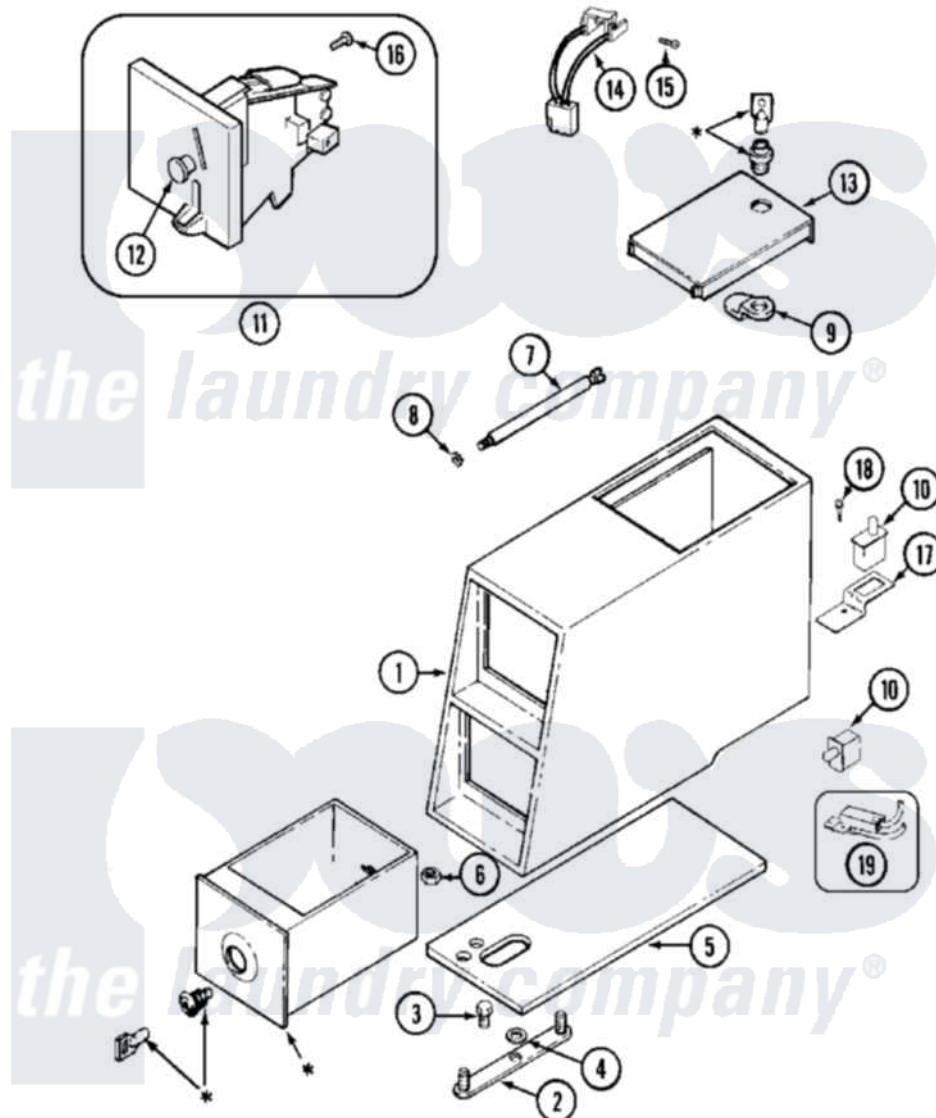

Maytag MAH14PDBAW 03 - CONTROL CENTER (PD)

* CONTACT YOUR COMMERCIAL LAUNDRY DISTRIBUTOR

Maytag [Commercial Maytag MAH14PDBAW Washer Parts](#) Parts Diagram 03 - CONTROL CENTER (PD)
 Click on the part number to view part

Item	Original Part Number	Replaced By	Status	Part Description
001	22002480			Vault, Coin PD Coin Drop Supplied By Dist.
002	22001810		Not Available	STRAP, MOUNTING
003	22001996	3370225		Screw
004	910309			Washer, Mounting Strap
005	22002072			Gasket, Control Center
006	Y052740	62739		Nut, Lock
007	213035			Bolt, Locking
008	910181			Lockwasher, Terminal Block
009	NLA		Not Available	CAM, LOCKING
010	22002536			Switch, Sensor
"	912012	3400409		Screw
011	22001873	22004112		Coin Drop Greenwald Us.25
"	22002144			Single Faceplate
012	216200			Face Plate Return Button
013	22001910	22003679		Timer Access Door Assembly
014	22001965			Optic Switch Assembly

015	314665	Screw, Switch Assembly
016	216068	Screw, Coin Drop
017	22001404	Bracket, Service Switch
018	22001069	Screw, Vault To Control Cover
019	22001966	Harness, Sensor Switch