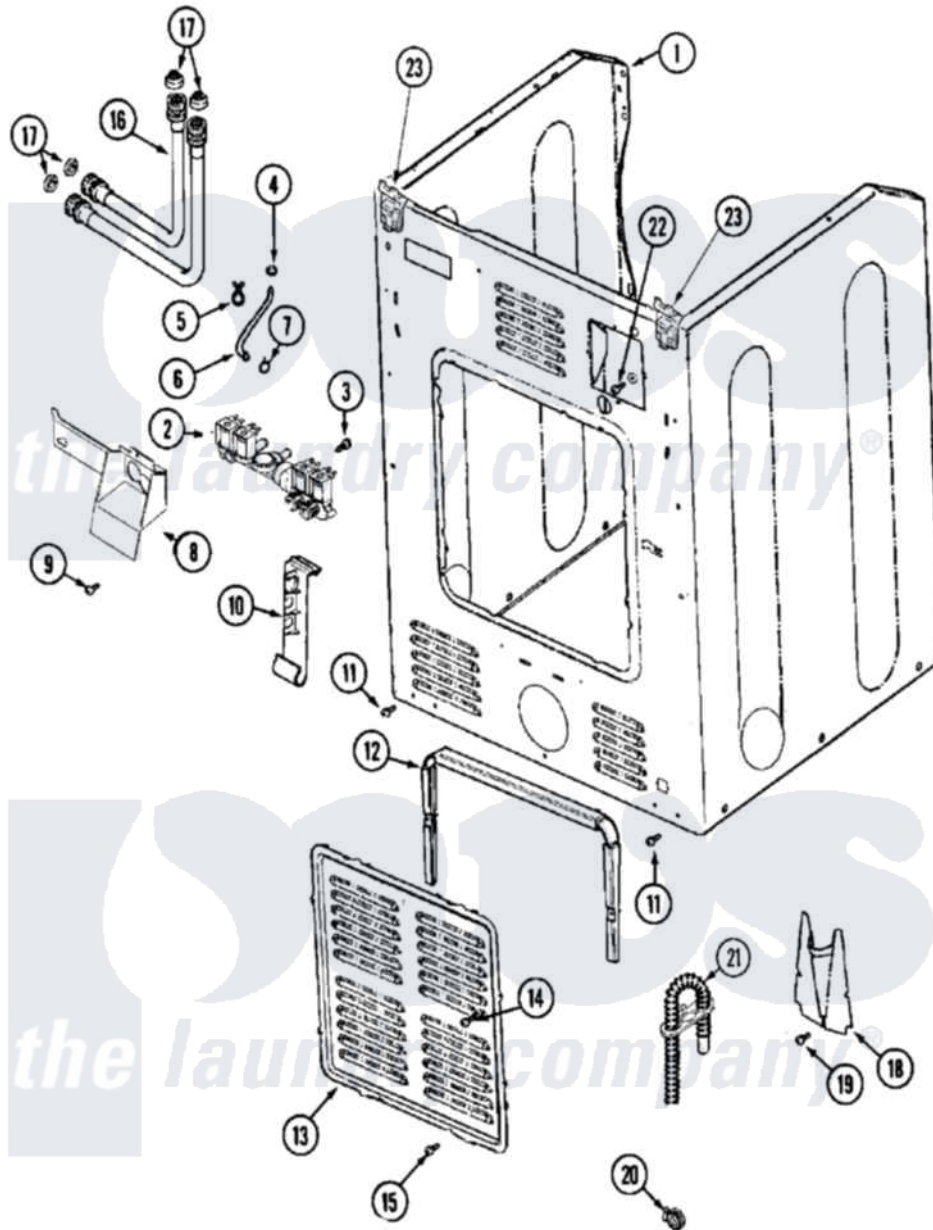

Maytag MAH14PDBAW 04 - CABINET-REAR

Maytag Commercial Maytag MAH14PDBAW Washer Parts Parts Diagram 04 - CABINET-REAR
 Click on the part number to view part

Item	Original Part Number	Replaced By	Status	Part Description
001	22002013			Stop, Shipping
"	22003639			Cabinet Assembly
"	NLA		Not Available	CABINET ASSY. (WHT)
002	22002903			Valve, Water
003	Y313561			Screw---NA
004	22003627	616099		Clamp
005	22002027	74007164		Lock- Purs
006	22002083			Hose, Injector
007	216169	596669		Clamp, Manifold
008	33002212			Bracket, Water Valve
009	22002436			Screw, Water Valve Bracket
010	33002213			Rack, Hose
011	22001995			Screw Note: Screw, Tumbler Front And Shroud
012	22002022			Spacer, Access Panel
013	22002092			Panel, Access
"	22002349	W10116737		Lock

014	22002295	67006908	Screw, Ice Rack
015	22001996	3370225	Screw
016	35-3400		Inlet Hose Assembly
"	35-3401		Inlet Hose Assembly
017	12001413		Strainer And Washer Kit
018	22002704		Cover, Drain Hose
019	22001995		Screw Note: Screw, Tumbler Front And Shroud
020	22001984	285655	Clamp, Hose
021	12001659	12001807	Drain Hose Kit
"	22002892		Retainer, Drain Hose
"	22002893	8539404	Tie-Wire
"	22002932		Clip, Drain Hose
"	22003319	12001807	Drain Hose Kit
022	NLA	Not Available	SCREW, GROUND LUG
023	22001995		Screw Note: Screw, Tumbler Front And Shroud
"	22003367	22004095	Hinge, Plastic