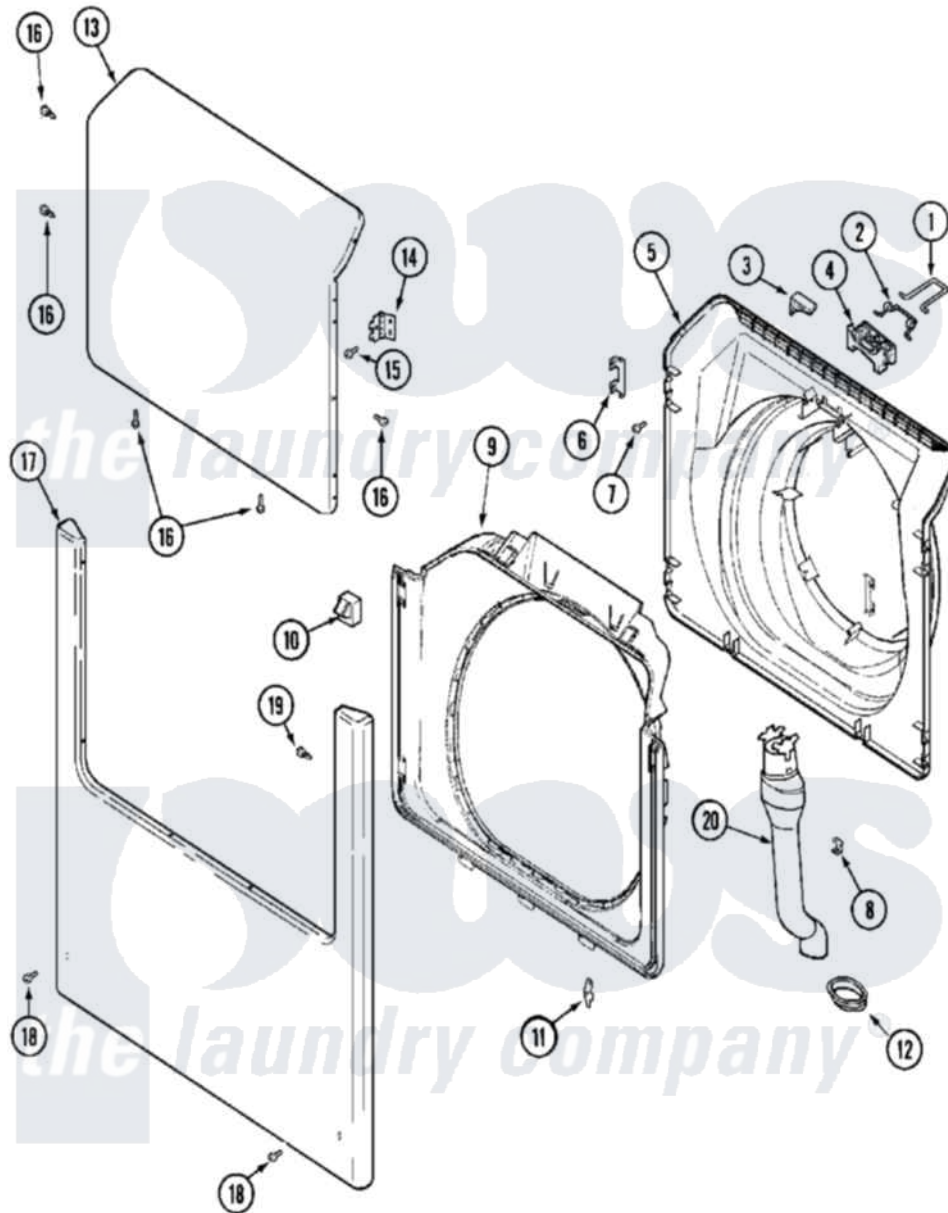

Maytag MAH14PDBAW 05 - DOOR & FRONT PANEL

Maytag [Commercial Maytag MAH14PDBAW Washer Parts](#) Parts Diagram 05 - DOOR & FRONT PANEL
 Click on the part number to view part

Item	Original Part Number	Replaced By	Status	Part Description
001	22003222			Hoop, Lock
002	22002003			Spring, Latch
003	22002355	22003083		Liner, Door Assembly W/Vent
"	22003800			Inner Door/Vented
004	22002168			Support, Lock Hoop
005	22003083			Liner, Door Assembly W/Vent
006	22002038			Clip, Door
007	22002007			Screw, Wire Frame
008	22002039			Clip, Door
009	22002234			Shroud And Dispenser Hose
"	22002333			Label, Open Door
010	22002046			Switch, Secondary Door
011	22002095	12001994		Cover
"	33001764			Cover, Hinge Hole
"	33001846			Screw, Hinge Hole Cover
012	22003075			Grommet, Vent Tube

013	22001979		Door, Outer
"	22002333		Label, Open Door
014	22002001		Support, Hinge
"	22002798		Hinge, Door
"	W10124350	Not Available	NOT REQUIRED (HINGE SUPPORT)
015	22002062	98006631	Screw
"	22002243		Screw, Front Panel And Hinge
"	22002244		Clip, Grounding
016	22002063		Screw No.8-18AB Wafer Head
017	22002241	22002836	Panel, Front
018	22001496		Front Panel Fastener And Screw
019	22002243		Screw, Front Panel And Hinge
"	22002244		Clip, Grounding
020	22003576	22003850	Vent Tube Assembly