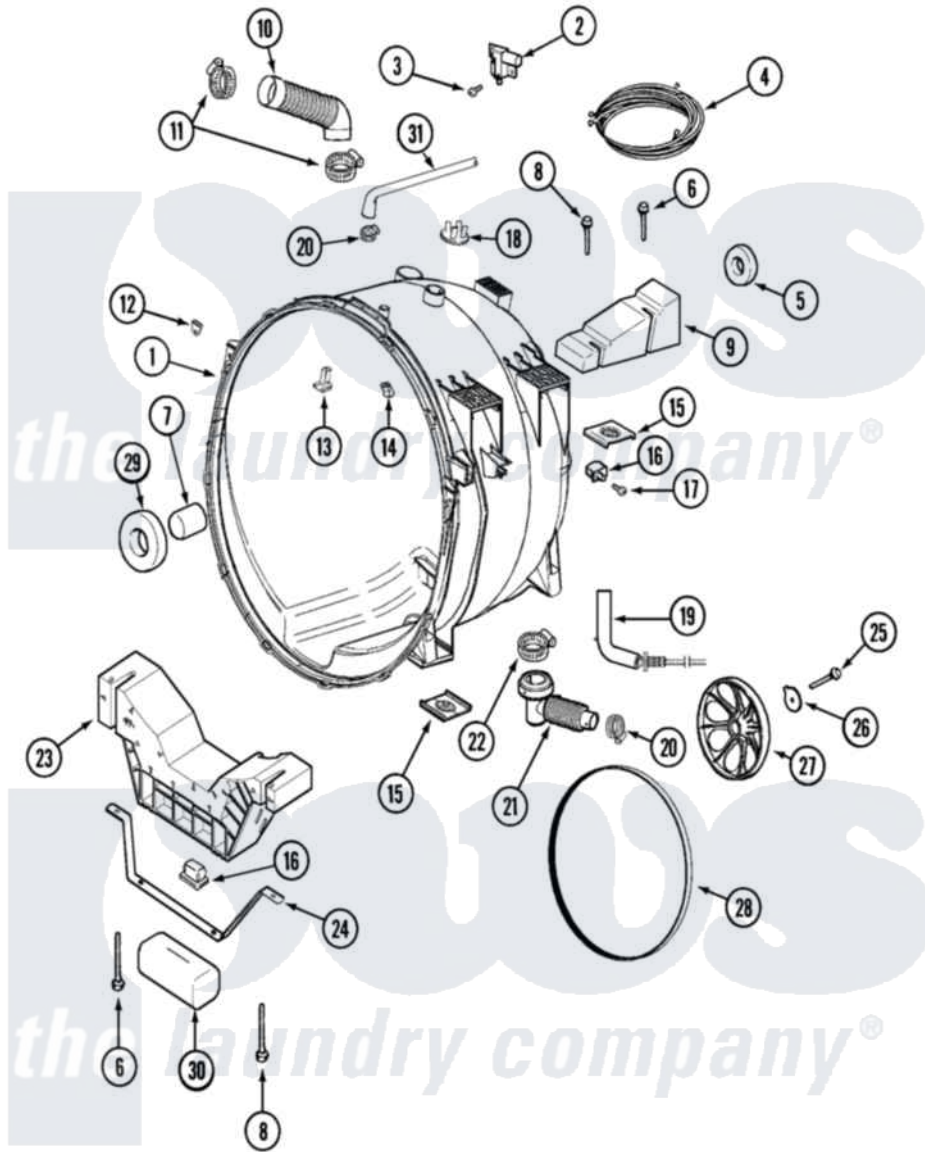

Maytag MAH14PDBAW 06 - OUTER TUB

Maytag [Commercial Maytag MAH14PDBAW Washer Parts](#) Parts Diagram 06 - OUTER TUB
 Click on the part number to view part

Item	Original Part Number	Replaced By	Status	Part Description
001	22002154	22004465		Outer Tub Assembly, As Pack
002	22002045	22003302		Switch, Internal Unbalance
003	912615	33002917		Screw, No.10-16
004	22002545			Wire Harness, Displacement
005	22003441			Bearing, Rear
006	22001991	22003615		Bolt, Double Sems 5-3/8
007	22002935			Spacer, Bearing
008	22002056	22003616		Bolt, Double Sems 3-3/8
009	22002102			Weight, Counter Balance
010	22002083			Hose, Injector
011	22002052	616099		Clamp
012	22002103			Clip, U
013	22002959	22004310		Water Deflector
014	22002006			Clip, Unbalance Switch Harness
"	22002061	910187		Screw
015	22002065			Nut, Counter Balance

016	22002044		Switch, Tub Displacement
"	22003065	22004093	Unbalance
"	33002215		Bracket, Unbalance Switch
017	22002061	910187	Screw
018	22002797		Clip, Hose
019	22002010		Hose, Pressure Switch
020	202515	596669	Clamp, Manifold
021	22002081	22003262	Hose, Tub To Pump Outlet
022	22002053	696392	Hose Clamp
023	22002579		Not Available WEIGHT ASSEMBLY (FRT)
024	22002008		Strap
025	22002057	22003937	Screw, Retaining Bolt
026	22002055	22003936	Washer
027	22002315		Pulley, Spinner
028	22002313	12001788	Kit, Belt And Isolator--W
029	22002934		Bearing, Front
030	22002011		Not Available CUSHION