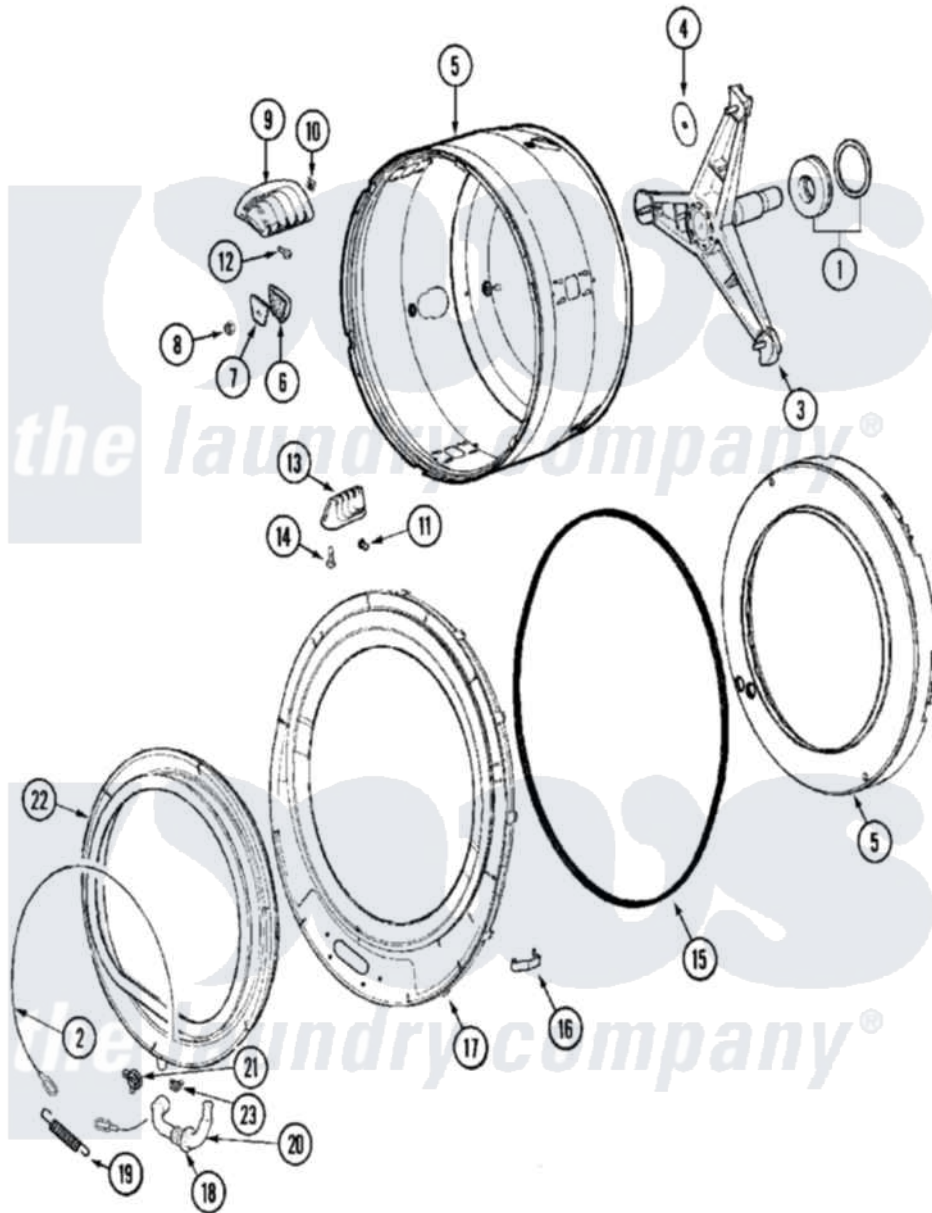

Maytag MAH14PDBAW 07 - SPINNER ASSEMBLY & OUTER TUB COVER

Maytag [Commercial Maytag MAH14PDBAW Washer Parts](#) Parts Diagram 07 - SPINNER ASSEMBLY & OUTER TUB COVER

[Click on the part number to view part](#)

Item	Original Part Number	Replaced By	Status	Part Description
001	12001478	12002022		Lip Seal Kit
002	22002327			Wire, Boot Clamp
003	22002123			Tube, Molykote
"	22002897	W10181639		Support
004	22002023			Washer, Plastic
005	22002115	6-2717080		Spinner As
006	22002482			Washer, Profile
007	22002020			Washer, Spinner Support
008	22002122	2207454		Nut, Hex
009	22001985			Baffle, Drip
010	22002009			Grommet, Baffle
011	22001999			Grommet, Baffle
012	22002325	22003556		Screw, Baffle
013	22001986			Baffle, Drip
014	22002059			Screw, Baffle
015	22002077			Seal, Tub Cover

016	22002050		Clip, Tub To Cover
017	22003074		Guard, Hose
"	22003212		Cover, Tub --W
018	22003074		Guard, Hose
019	22002099		Spring, Tub
020	22003071	22004477	Drain Hose, Door Boot
021	Y22003072	22003072	CLAMP, HOSE DOUBLE WIRE
022	12001772	12002533	Boot Kit
023	22003073	596669	Clamp, Manifold