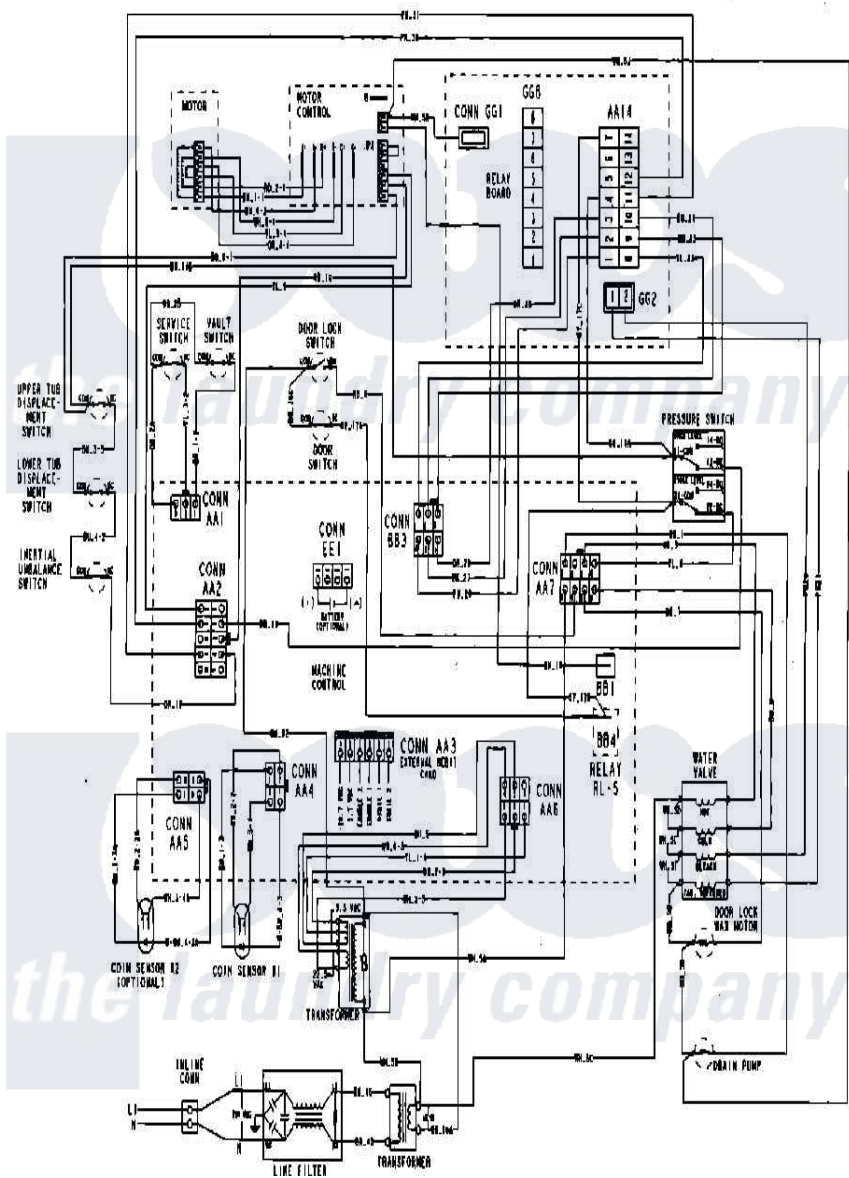

Maytag MAH14PDBAW 09 - WIRING INFORMATION

Maytag [Commercial Maytag MAH14PDBAW Washer Parts](#) Parts Diagram 09 - WIRING INFORMATION
 Click on the part number to view part

Item	Original Part Number	Replaced By	Status	Part Description
001	NLA		Not Available	WIRING INFORMATION