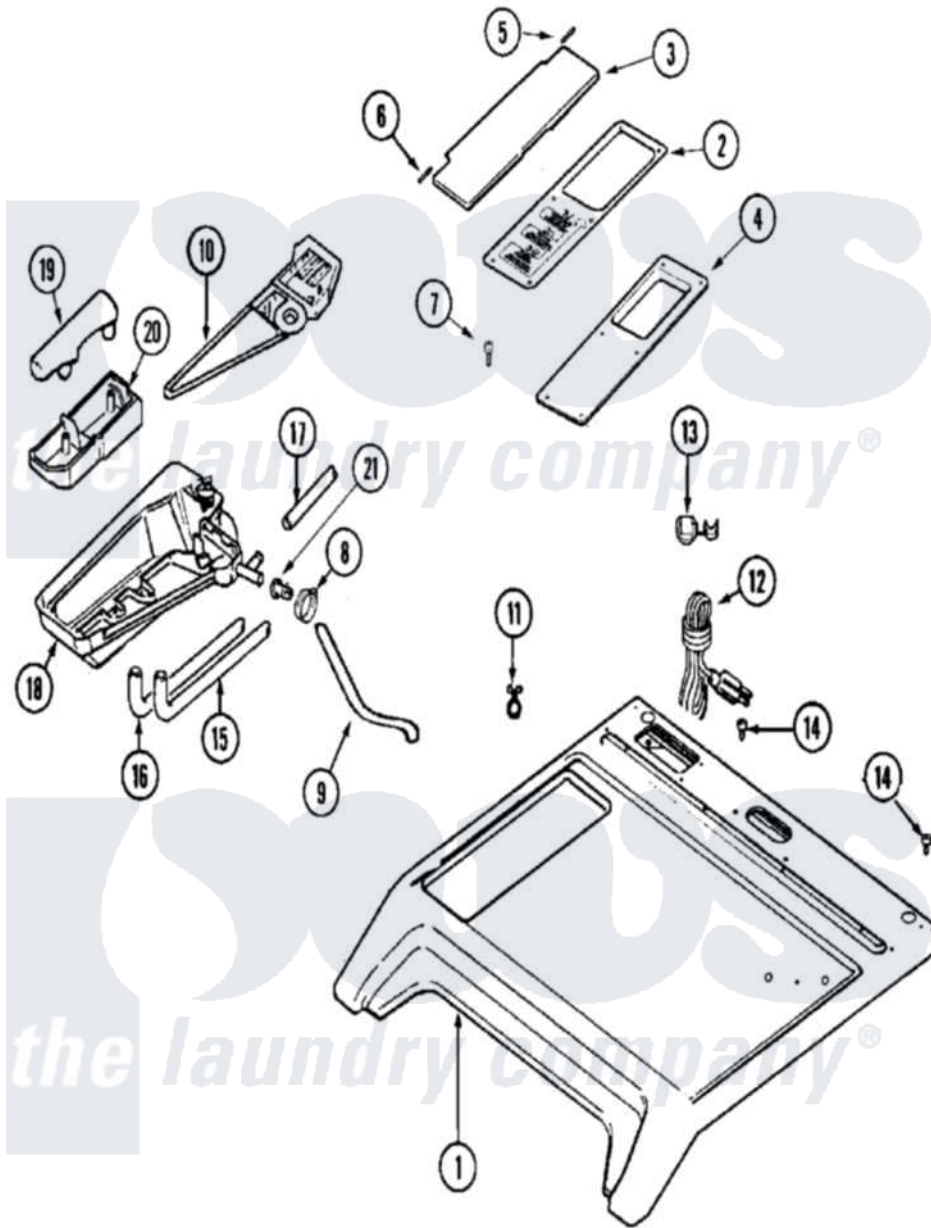

Maytag MAH14PDBAW 10 - TOP

Maytag [Commercial Maytag MAH14PDBAW Washer Parts](#) Parts Diagram 10 - TOP
 Click on the part number to view part

Item	Original Part Number	Replaced By	Status	Part Description
001	22003586	22004178		Cover, Top
"	33001836			Strap, Top Cover Support
"	NLA		Not Available	COVER, TOP (WHT)
002	22002032		Not Available	COVER, COMM. DISPENSER (WHT)
"	W10124350		Not Available	NOT REQUIRED PART OR SEE NOTE
003	22002941			Lid, Dispenser Commercial
004	22002940	22003665		Bezel, Dispenser
005	Y912678	6-912678		Pin- Hinge
006	Y912679			Pin, Hinge
007	22002031			Palnut, Bezel
"	22002060	400021-1		Screw
008	22002054	285655		Clamp, Hose
009	22002556			Screw, Baffle
010	22003322			Top, Dispenser
011	212276	W10116760		Screw

"	22002027	74007164	Lock- Purs
012	210186	3370225	Screw
"	22003540		Cord, Power
"	22003541	22004404	Cord Adapter
"	22003542		Adapter 10 Amp
"	22003543		Adapter 10 Amp
"	22003657		Cord, Power
"	22003658		CORD, POWER (EXPORT-AUST)
"	33002501		Filter, EMI
013	216183		Grommet, Cord Export
014	210186	3370225	Screw
"	22003050		Wire, Ground
015	205161	489503	Clamp
"	22002551		Hose, Bleach
016	205161	489503	Clamp
"	22002552		Hose, Fabric Softener----NA
017	205161	489503	Clamp
"	22002553		Hose, Detergent
018	22002230	400021-1	Screw
"	22002768	12001558	Dispenser Bottom With 4 Clamps
019	22002266		Cap, Siphon
020	22002265		Cup, Siphon
021	22001900		Preventer, Back Flow
"	22003260		Extension, Nozzle
022	22003462		Dispenser Assembly