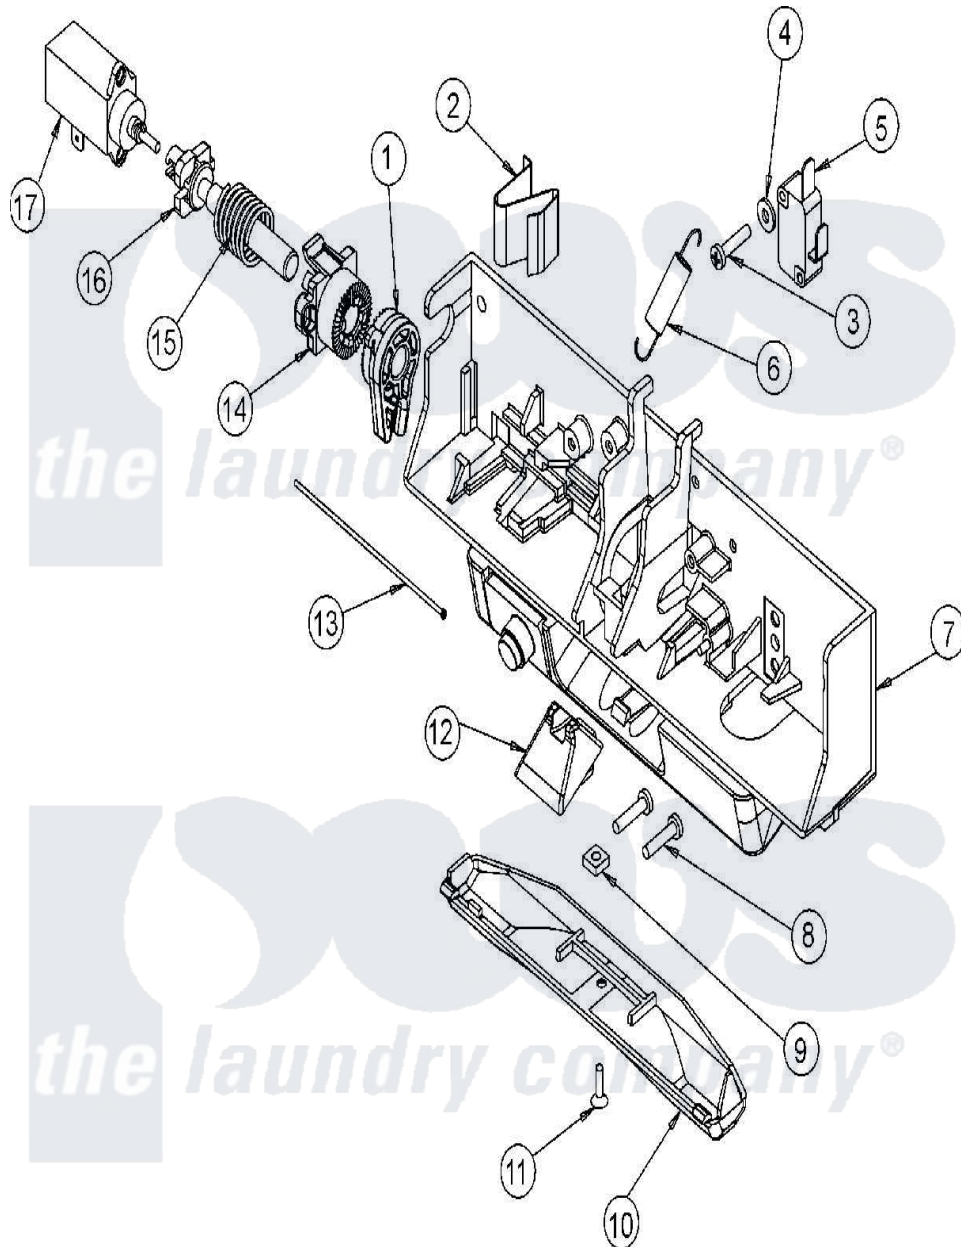

# Maytag MAH14PDBAW 11 - DOOR LATCH ASSY

Maytag Commercial Maytag MAH14PDBAW Washer Parts Parts Diagram 11 - DOOR LATCH ASSY  
 Click on the part number to view part

Item	Original Part Number	Replaced By	Status	Part Description
001	<a href="#">22003716</a>			Rotating Gear, Latch
002	<a href="#">22003717</a>			Spring, Latch
003	<a href="#">22001352</a>			Screw, Check Switch
004	<a href="#">22002165</a>			Washer, Door Lock Switch
005	<a href="#">22002162</a>			Switch, Door Lock Spin Enable
006	<a href="#">22002158</a>			Spring, Gear Return
007	<a href="#">22003722</a>			Switch Holder Assembly, Latch
008	<a href="#">22003719</a>			Screw, Latch
009	<a href="#">22003720</a>			Nut, Latch
010	<a href="#">22002957</a>			Cover, Latch Assembly
011	22002435	<a href="#">241877</a>		Screw
012	<a href="#">22003055</a>			Ramp, Door Hoop
013	<a href="#">22002164</a>			Cable, Door
014	<a href="#">22003715</a>			Sliding Gear, Latch
015	<a href="#">22003721</a>			Spring, Axle / Latch
016	<a href="#">22003718</a>			Axle, Latch