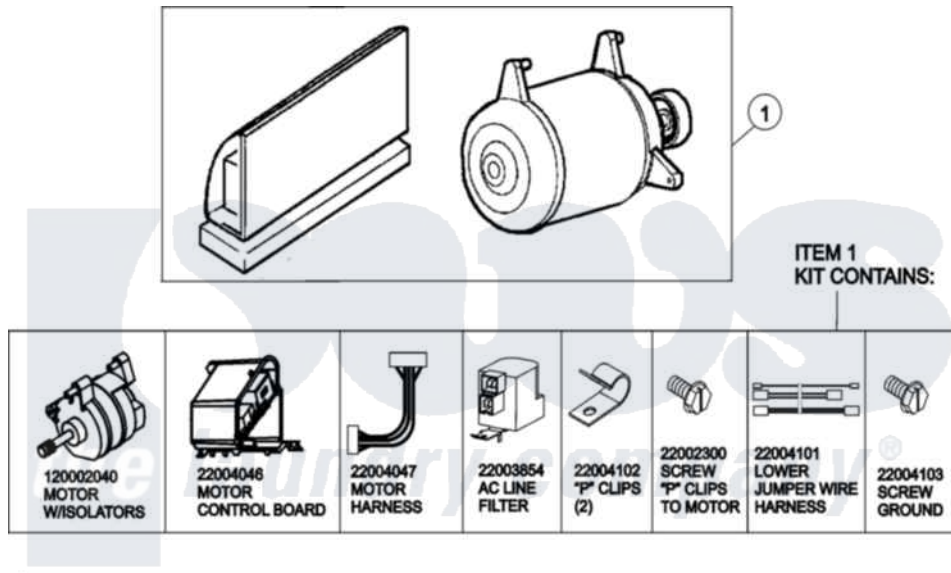

Maytag MAH14PDBAW 12 - MOTOR & MOTOR CONTROL

(SEE TEXT FOR ITEMS 2, 3, 4 AND 8)

Maytag Commercial Maytag MAH14PDBAW Washer Parts Parts Diagram 12 - MOTOR & MOTOR CONTROL
Click on the part number to view part

Item	Original Part Number	Replaced By	Status	Part Description
001	12002039			Neptune Motor Conversion Kit
002	22004046			Control Assembly, Motor
003	22003856			Motor, Variable Speed
004	22004047	22004212		Motor Harness
005	33002190			SCrew, C BraCe, BraCket, Cabinet
006	22004102			P Clips
007	22002300	9740848		Screw, Mixing Valve Mounting
008	22003854	22003858		EMI Suppression Filter, 16a
009	22004101			Repair Jumper Harness
010	22003329			Isolator, Motor
011	22003686			Bolt, Motor
012	22002320			Washer, Belt Tension Bolt
013	22004103			Screw