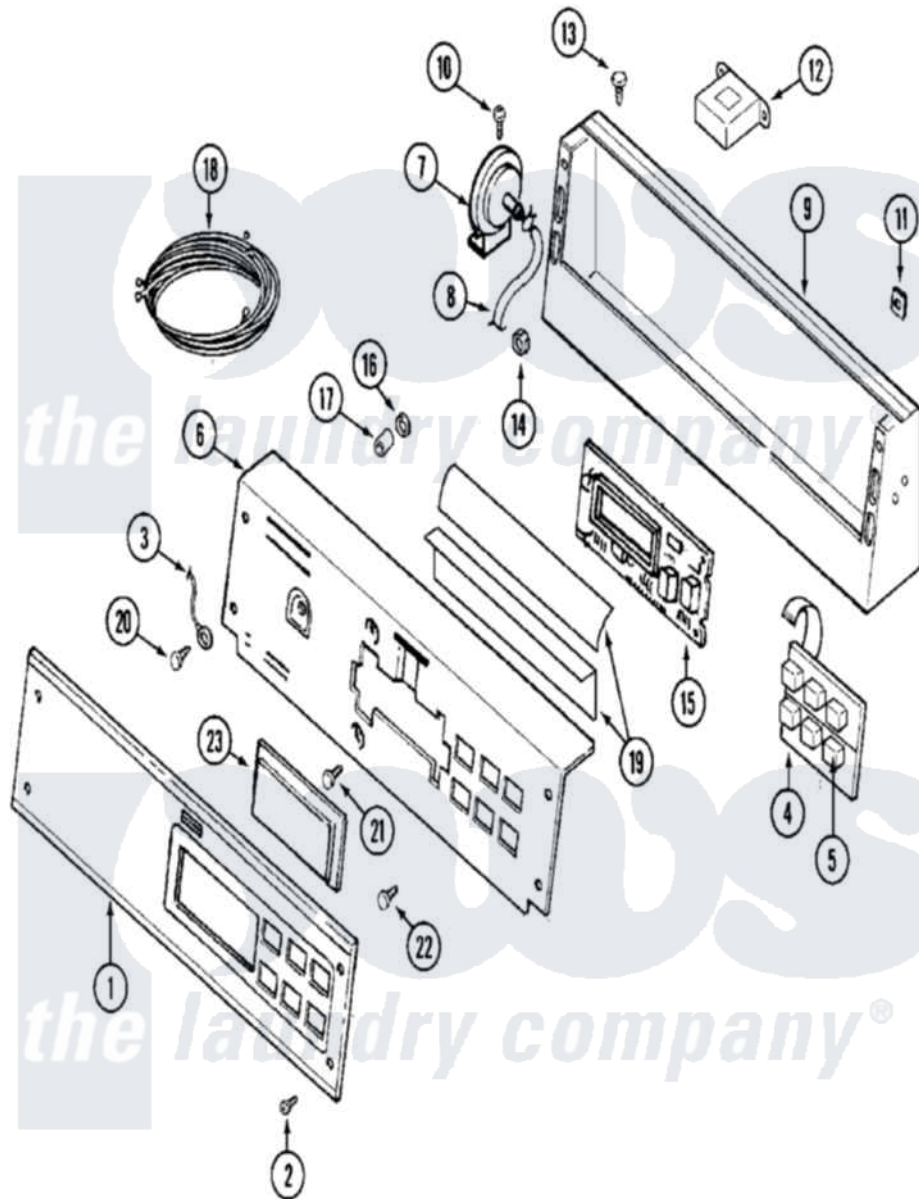

Maytag MAH14PDBGW 01 - CONTROL PANEL

Maytag [Commercial Maytag MAH14PDBGW Washer Parts](#) Parts Diagram 01 - CONTROL PANEL
 Click on the part number to view part

Item	Original Part Number	Replaced By	Status	Part Description
001	22003655		Not Available	PANEL, CONTROL ASSY. (WHT)
002	215506			Screw, Control Panel Overlay
003	205810			Wire, Ground
004	206808	W10135389		Push Button And Switch Assembly
"	215527	W10140652		Screw, 6-20 X 1/2
005	215517	W10131113		Push Button
006	22003094			Switch And Back Brkt Assembly
007	22002994			Switch, Pressure
008	22002010			Hose, Pressure Switch
009	22003089			Console
"	33002256			Seal, Cabinet
010	22001996	3370225		Screw
011	215003			Fastener, Panel And Bracket
012	22002139			Transformer

"	22003047		Filter, Power Line
"	22003048	22003602	Bracket- P
"	912365	3370225	Screw
013	211251		Screw, Transformer
014	22001419		Nut, Transformer
015	22002942	22004172	Relay Board Drs
"	22003560	22003703	Board, Control
016	912077		Locknut, Reader Harness
017	22002943		Stand-Off
018	22003654		Harness, Wire
019	22001511	22002954	Deflector, Water
020	211252		Screw, Ground Wire
021	215526		Screw, Circuit Board
022	215527	W10140652	Screw, 6-20 X 1/2
023	22001962	W10131114	Cover, Display