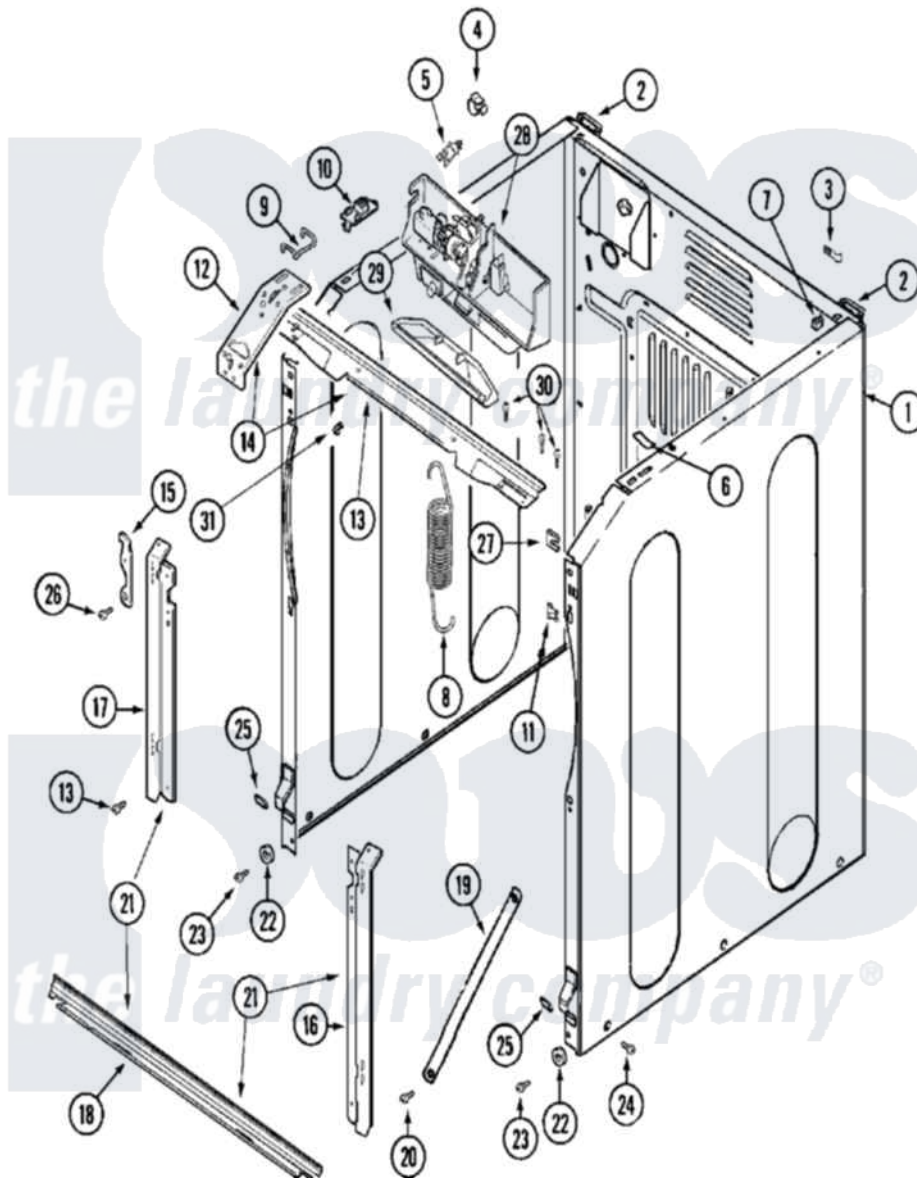

# Maytag MAH14PDBGW 02 - CABINET-FRONT

Maytag Commercial Maytag MAH14PDBGW Washer Parts Parts Diagram 02 - CABINET-FRONT  
 Click on the part number to view part

Item	Original Part Number	Replaced By	Status	Part Description
001	<a href="#">22003639</a>			Cabinet Assembly
"	NLA		Not Available	CABINET ASSY. (WHT)
002	<a href="#">22001995</a>			Screw Note: Screw, Tumbler Front And Shroud
"	22003367	<a href="#">22004095</a>		Hinge, Plastic
003	<a href="#">22002178</a>			Bracket, Air Dome Hose
"	22002925	<a href="#">3370225</a>		Screw
004	<a href="#">22002014</a>			Clip, Harness To Support
005	<a href="#">22003298</a>			Retainer, Wire
006	<a href="#">33001836</a>			Strap, Top Cover Support
007	310933	<a href="#">33002194</a>		Nut, Speed
008	<a href="#">22002100</a>			Spring
009	<a href="#">22002297</a>			Support, Spring
010	<a href="#">22001997</a>			Spacer, Top Cover
011	<a href="#">22002239</a>			Clip, Front Panel
012	<a href="#">22002090</a>			Brace, Corner
"	<a href="#">22002292</a>			Brace, Corner