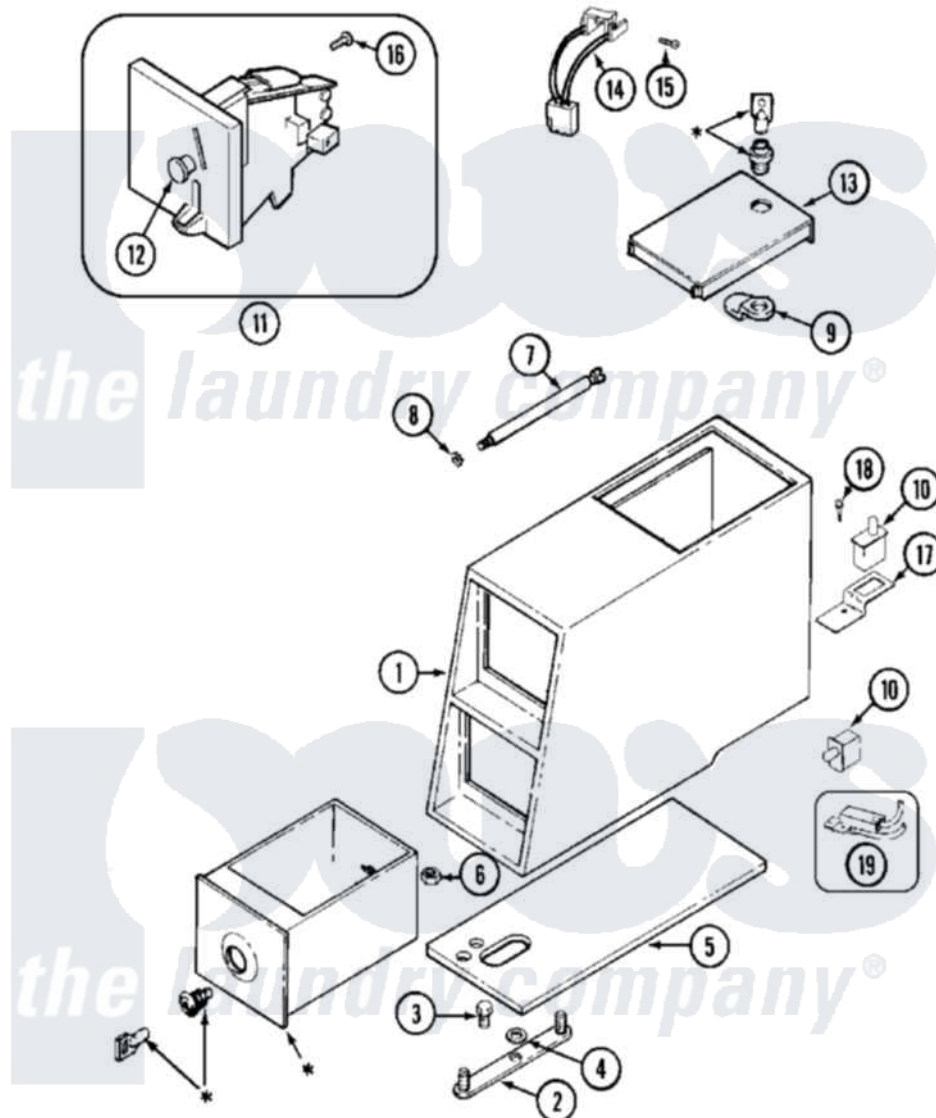

Maytag MAH14PDBGW 03 - CONTROL CENTER (PD)

* CONTACT YOUR COMMERCIAL LAUNDRY DISTRIBUTOR

Maytag Commercial Maytag MAH14PDBGW Washer Parts Parts Diagram 03 - CONTROL CENTER (PD)
 Click on the part number to view part

| Item | Original Part Number | Replaced By | Status | Part Description |
|------|--------------------------|--------------------------|---------------|---|
| 001 | 22002480 | | | Vault, Coin PD Coin Drop Supplied By Dist. |
| 002 | 22001810 | | Not Available | STRAP, MOUNTING |
| 003 | 22001996 | 3370225 | | Screw |
| 004 | 910309 | | | Washer, Mounting Strap |
| 005 | 22002072 | | | Gasket, Control Center |
| 006 | Y052740 | 62739 | | Nut, Lock |
| 007 | 213035 | | | Bolt, Locking |
| 008 | 910181 | | | Lockwasher, Terminal Block |
| 009 | NLA | | Not Available | CAM, LOCKING |
| 010 | 22002536 | | | Switch, Sensor |
| " | 912012 | 3400409 | | Screw |
| 011 | 22001873 | 22004112 | | Coin Drop Greenwald Us.25 |
| " | 22002144 | | | Single Faceplate |
| 012 | 216200 | | | Face Plate Return Button |
| 013 | 22001910 | 22003679 | | Timer Access Door Assembly |
| 014 | 22001965 | | | Optic Switch Assembly |