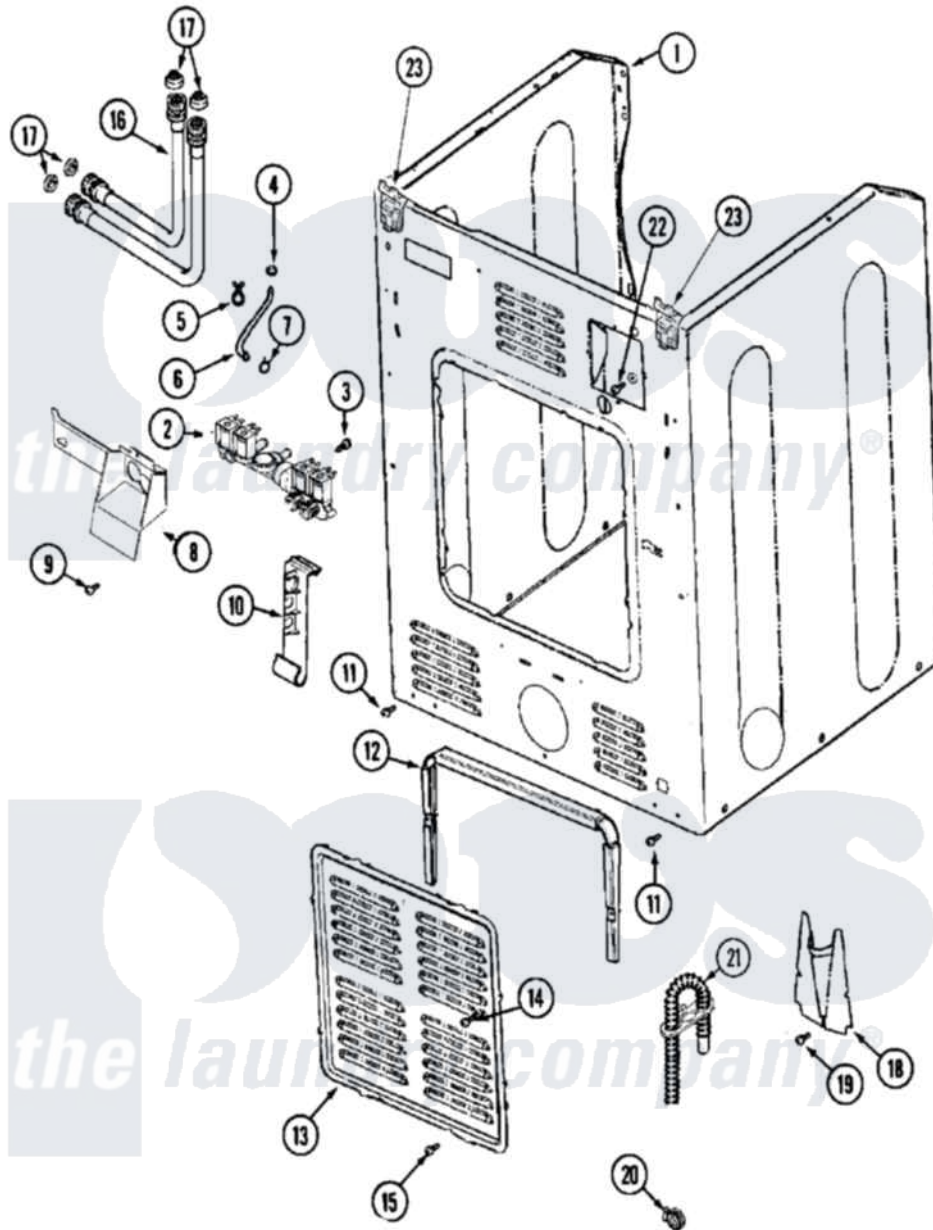

# Maytag MAH14PDBGW 04 - CABINET-REAR

Maytag Commercial Maytag MAH14PDBGW Washer Parts Parts Diagram 04 - CABINET-REAR  
 Click on the part number to view part

Item	Original Part Number	Replaced By	Status	Part Description
001	<a href="#">22002013</a>			Stop, Shipping
"	<a href="#">22003639</a>			Cabinet Assembly
"	NLA		Not Available	CABINET ASSY. (WHT)
002	<a href="#">22002903</a>			Valve, Water
003	<a href="#">Y313561</a>			Screw---NA
004	22003627	<a href="#">616099</a>		Clamp
005	22002027	<a href="#">74007164</a>		Lock- Purs
006	<a href="#">22002083</a>			Hose, Injector
007	216169	<a href="#">596669</a>		Clamp, Manifold
008	<a href="#">33002212</a>			Bracket, Water Valve
009	<a href="#">22002436</a>			Screw, Water Valve Bracket
010	<a href="#">33002213</a>			Rack, Hose
011	<a href="#">22001995</a>			Screw Note: Screw, Tumbler Front And Shroud
012	<a href="#">22002022</a>			Spacer, Access Panel
013	<a href="#">22002092</a>			Panel, Access
"	22002349	<a href="#">W10116737</a>		Lock

014	22002295	<a href="#">67006908</a>	Screw, Ice Rack
015	22001996	<a href="#">3370225</a>	Screw
016	<a href="#">35-3400</a>		Inlet Hose Assembly
"	<a href="#">35-3401</a>		Inlet Hose Assembly
017	<a href="#">12001413</a>		Strainer And Washer Kit
018	<a href="#">22002704</a>		Cover, Drain Hose
019	<a href="#">22001995</a>		Screw Note: Screw, Tumbler Front And Shroud
020	<a href="#">22001984</a>	<a href="#">285655</a>	Clamp, Hose
021	12001659	<a href="#">12001807</a>	Drain Hose Kit
"	<a href="#">22002892</a>		Retainer, Drain Hose
"	22002893	<a href="#">8539404</a>	Tie-Wire
"	<a href="#">22002932</a>		Clip, Drain Hose
"	22003319	<a href="#">12001807</a>	Drain Hose Kit
022	NLA	Not Available	SCREW, GROUND LUG
023	<a href="#">22001995</a>		Screw Note: Screw, Tumbler Front And Shroud
"	22003367	<a href="#">22004095</a>	Hinge, Plastic