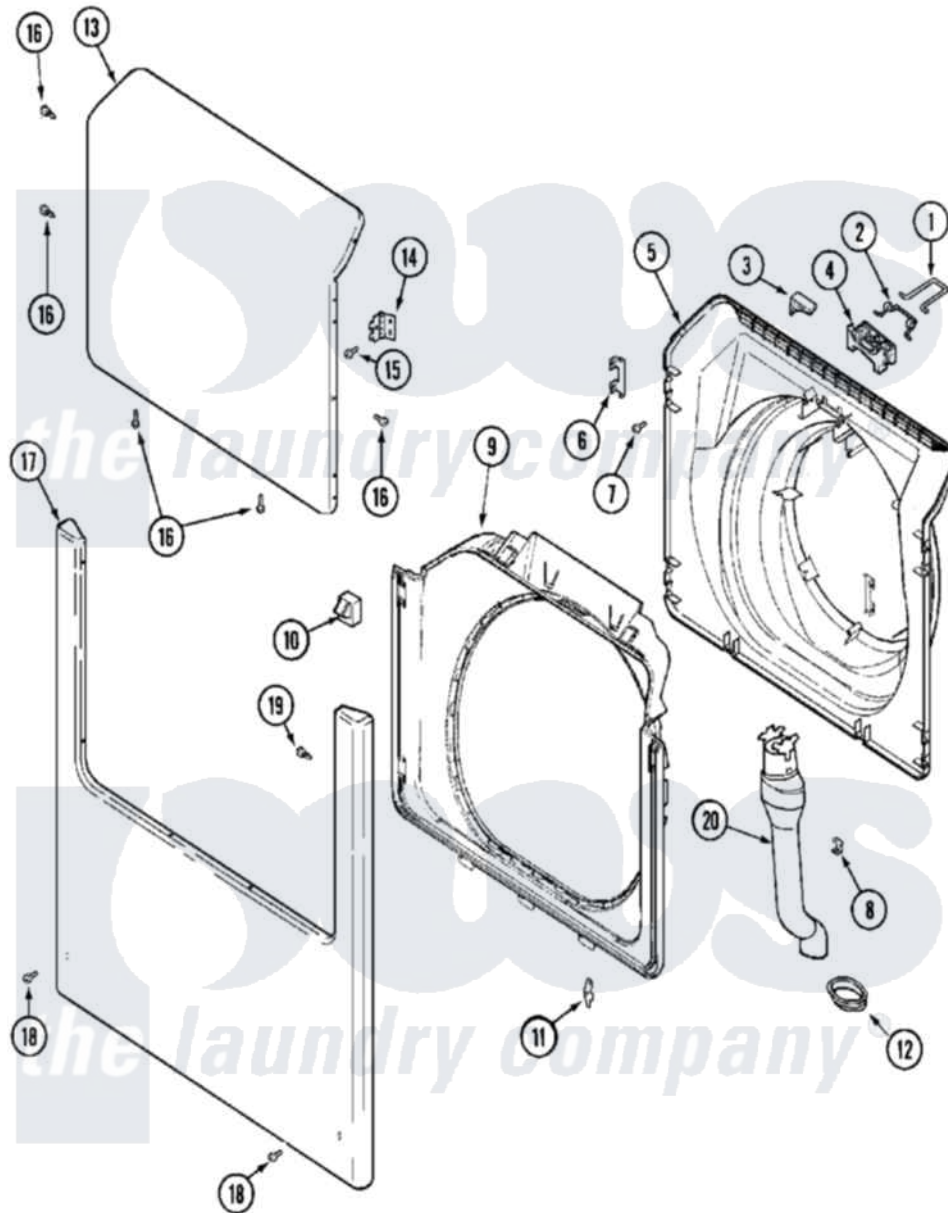

# Maytag MAH14PDBGW 05 - DOOR & FRONT PANEL

Maytag Commercial Maytag MAH14PDBGW Washer Parts Parts Diagram 05 - DOOR & FRONT PANEL  
 Click on the part number to view part

Item	Original Part Number	Replaced By	Status	Part Description
001	<a href="#">22003222</a>			Hoop, Lock
002	<a href="#">22002003</a>			Spring, Latch
003	22002355	<a href="#">22003083</a>		Liner, Door Assembly W/Vent
"	<a href="#">22003800</a>			Inner Door/Vented
004	<a href="#">22002168</a>			Support, Lock Hoop
005	<a href="#">22003083</a>			Liner, Door Assembly W/Vent
006	<a href="#">22002038</a>			Clip, Door
007	<a href="#">22002007</a>			Screw, Wire Frame
008	<a href="#">22002039</a>			Clip, Door
009	<a href="#">22002234</a>			Shroud And Dispenser Hose
"	<a href="#">22002333</a>			Label, Open Door
010	<a href="#">22002046</a>			Switch, Secondary Door
011	22002095	<a href="#">12001994</a>		Cover
"	<a href="#">33001764</a>			Cover, Hinge Hole
"	<a href="#">33001846</a>			Screw, Hinge Hole Cover
012	<a href="#">22003075</a>			Grommet, Vent Tube

013	<a href="#">22001979</a>		Door, Outer
"	<a href="#">22002333</a>		Label, Open Door
014	<a href="#">22002001</a>		Support, Hinge
"	<a href="#">22002798</a>		Hinge, Door
"	W10124350	Not Available	NOT REQUIRED (HINGE SUPPORT)
015	22002062	<a href="#">98006631</a>	Screw
"	<a href="#">22002243</a>		Screw, Front Panel And Hinge
"	<a href="#">22002244</a>		Clip, Grounding
016	<a href="#">22002063</a>		Screw No.8-18AB Wafer Head
017	22002241	<a href="#">22002836</a>	Panel, Front
018	<a href="#">22001496</a>		Front Panel Fastener And Screw
019	<a href="#">22002243</a>		Screw, Front Panel And Hinge
"	<a href="#">22002244</a>		Clip, Grounding
020	22003576	<a href="#">22003850</a>	Vent Tube Assembly