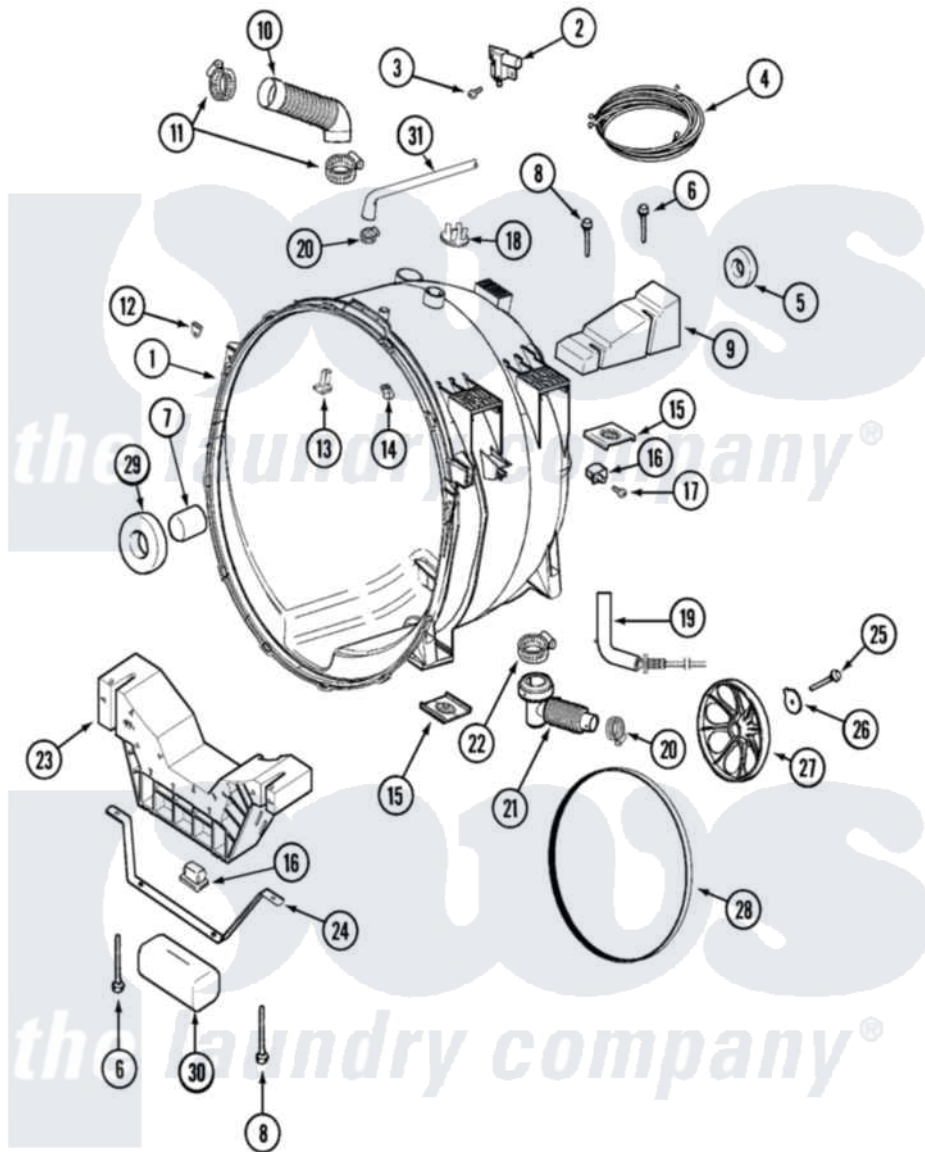

Maytag MAH14PDBGW 06 - OUTER TUB

Maytag [Commercial Maytag MAH14PDBGW Washer Parts](#) Parts Diagram 06 - OUTER TUB
 Click on the part number to view part

Item	Original Part Number	Replaced By	Status	Part Description
001	22002154	22004465		Outer Tub Assembly, As Pack
002	22002045	22003302		Switch, Internal Unbalance
003	912615	33002917		Screw, No.10-16
004	22002545			Wire Harness, Displacement
005	22003441			Bearing, Rear
006	22001991	22003615		Bolt, Double Sems 5-3/8
007	22002935			Spacer, Bearing
008	22002056	22003616		Bolt, Double Sems 3-3/8
009	22002102			Weight, Counter Balance
010	22002083			Hose, Injector
011	22002052	616099		Clamp
012	22002103			Clip, U
013	22002959	22004310		Water Deflector
014	22002006			Clip, Unbalance Switch Harness
"	22002061	910187		Screw
015	22002065			Nut, Counter Balance

016	22002044		Switch, Tub Displacement
"	22003065	22004093	Unbalance
"	33002215		Bracket, Unbalance Switch
017	22002061	910187	Screw
018	22002797		Clip, Hose
019	22002010		Hose, Pressure Switch
020	202515	596669	Clamp, Manifold
021	22002081	22003262	Hose, Tub To Pump Outlet
022	22002053	696392	Hose Clamp
023	22002579		Not Available WEIGHT ASSEMBLY (FRT)
024	22002008		Strap
025	22002057	22003937	Screw, Retaining Bolt
026	22002055	22003936	Washer
027	22002315		Pulley, Spinner
028	22002313	12001788	Kit, Belt And Isolator--W
029	22002934		Bearing, Front
030	22002011		Not Available CUSHION